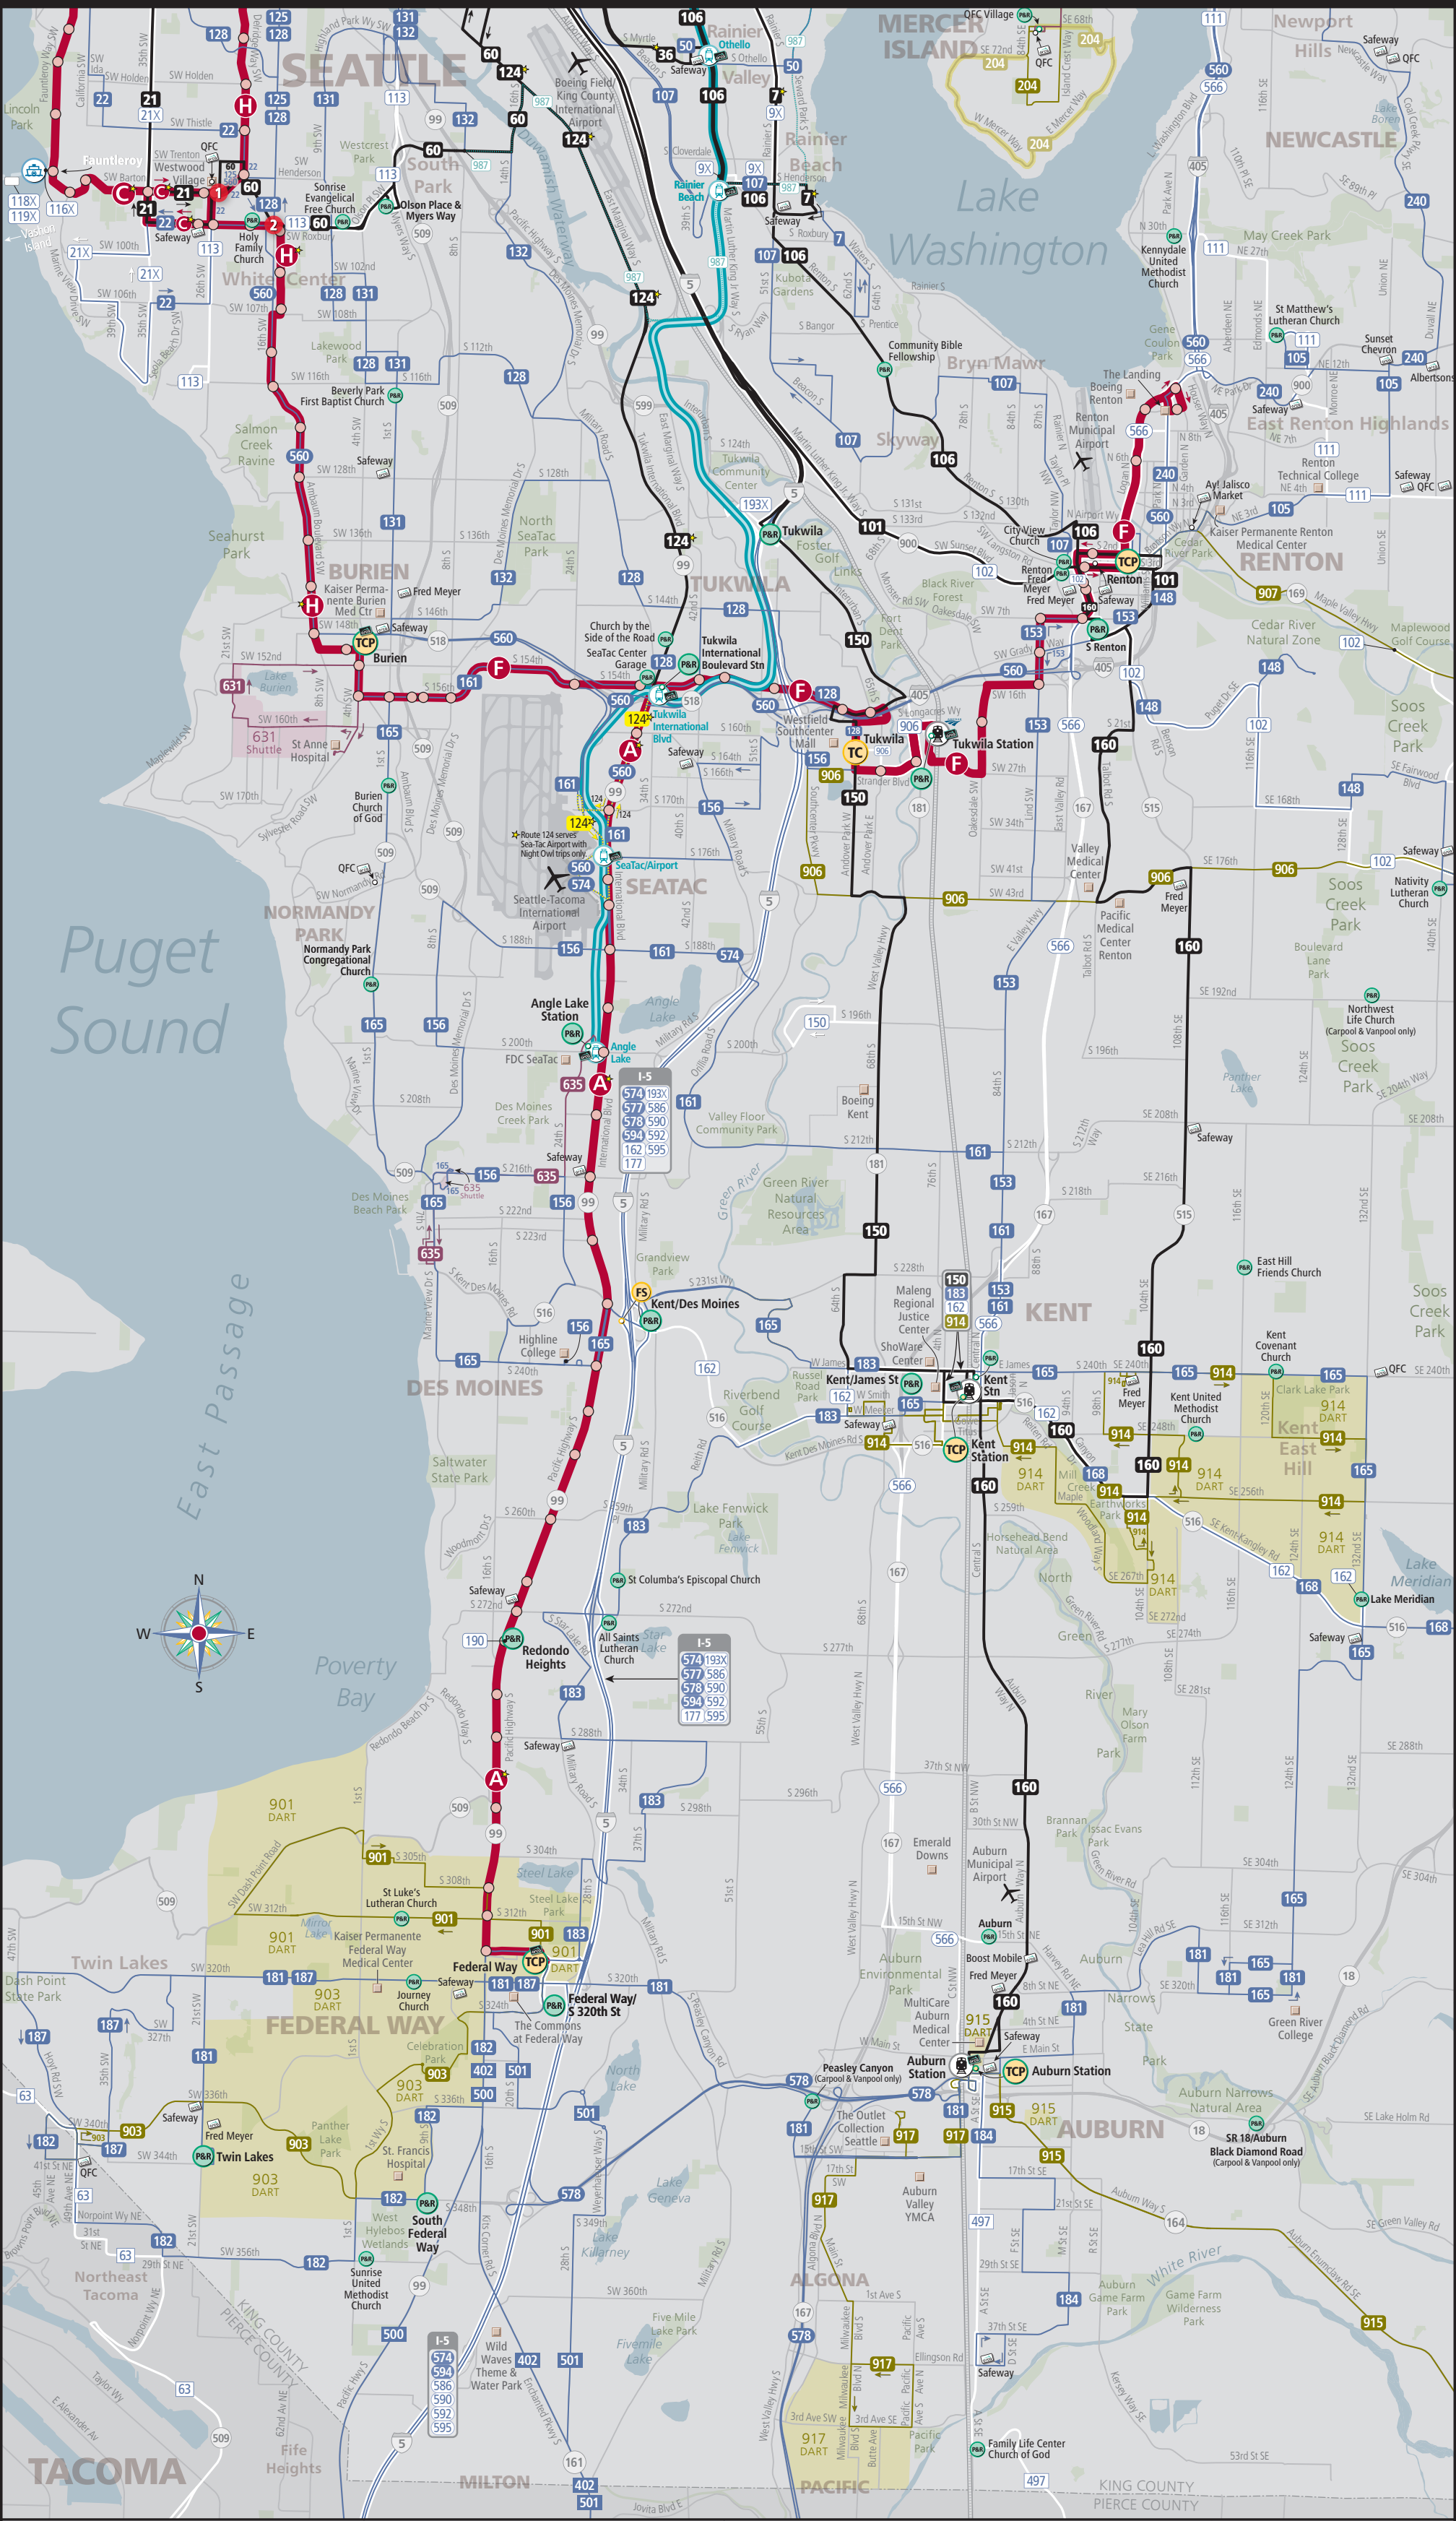

# King County METRO Metro Transit System: Southwest Area

### Agencies

- Metro Transit (King County)
- Sound Transit (regional express routes)
- Pierce Transit (Pierce County)

### Transfer Points

- TC** transit center | with park & ride
- P&R** park & ride: more than | less than 250 spaces
- FS** freeway station
- 1** major transfer point

### Selected Base Map Features

- 5** 520 interstate / state highway routes

In general, the designations "St" and "Ave" are not shown on this map. In King and Pierce counties "Streets" usually run east-west and "Avenues" usually run north-south.