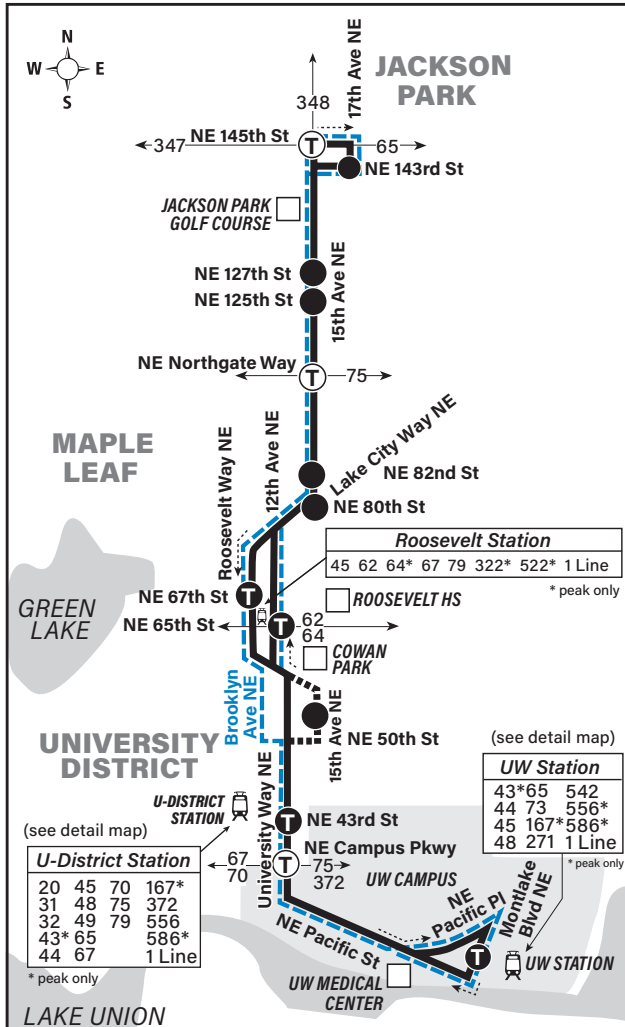

March 18 thru September 1, 2023

Del 18 de marzo al 1 de septiembre de 2023

Jackson Park, Maple Leaf, Roosevelt, University District

University District Transfer Points

<p>Bay 4</p> <p>49 Capitol Hill/ Downtown 70 Downtown</p>	<p>Bay 3</p> <p>67 Northgate</p> <p>DROP OFF/LAYOVER</p>	<p>Campus Pkwy</p>	<p>Bay 1</p> <p>20 Lake City 49 U-District 70 U-District 79 Roosevelt</p>	<p>Bay 2</p> <p>65 Lake City 255 Totem Lake</p>
--	---	---------------------------	--	--

MAP LEGEND LEYENDA DEL MAPA

- Makes all regular stops.** *Hace todas las paradas regulares.*
- Saturday only routing.** *Ruta sólo los sábados.*
- Snow route.** *Ruta de nieve.*
- TIME POINT / PUNTO DE TIEMPO:** Street intersection from which departure times are shown on the schedules. *Intersección de la calle desde donde se muestran los horarios de salida.*
- TRANSFER POINT / PUNTO DE TRANSFERENCIA:** Route intersection for transferring to indicated route(s). *Intersección de ruta para la transferencia para indicar la ruta o rutas.*
- TIME POINT & TRANSFER POINT / TIEMPO Y PUNTO DE TRANSFERENCIA**
- Landmark.** *El punto de referencia.*
- 1 Line (Link)** *1 Line (Link tren ligero)*

Special Service Information

On Saturday, due to the University District Farmers Market being staged on University Way NE at NE 50th St, Route 73 will be rerouted to 15th Ave NE between NE 50th St and NE Ravenna Blvd. All stops on 15th Ave NE will be served. To avoid confusion for riders, the reroute will remain in effect all day (7:30 a.m. to 10:30 p.m.), even though the Market is in session from 9 a.m. to 2 p.m., only. Questions? Please call Metro at 206-553-3000.