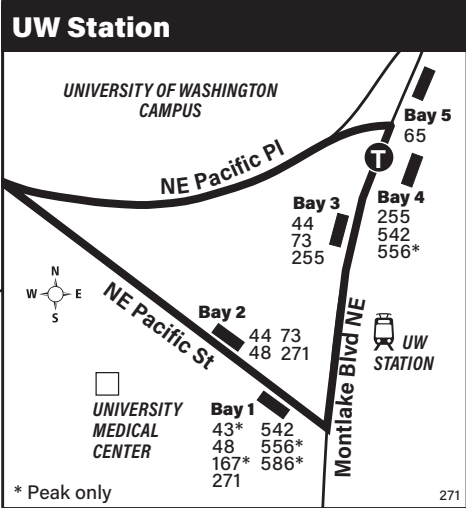

Snow/ Emergency Service Servicio en caso de nieve o emergencia

During most snow conditions, this bus will follow the special snow routing shown on the map. If Metro declares an emergency, the bus will not operate. Visit kingcounty.gov/metro/snow to register for **Transit Alerts** and to learn more.

En la mayoría de las condiciones de nieve, este autobús seguirá la ruta especial en caso de nieve como se indica en el mapa. Si Metro declara una emergencia, el autobús no circulará. Visite kingcounty.gov/metro/snow para registrarse y recibir las **alertas de transporte público** y obtener más información.

Special Service Information

On Saturday, due to the University District Farmers Market being staged on University Way NE at NE 50th St, Route 73 will be rerouted to 15th Ave NE between NE 50th St and NE Ravenna Blvd. All stops on 15th Ave NE will be served. To avoid confusion for riders, the reroute will remain in effect all day (7:30 a.m. to 10:30 p.m.), even though the Market is in session from 9 a.m. to 2 p.m., only. Questions? Please call Metro at 206-553-3000.