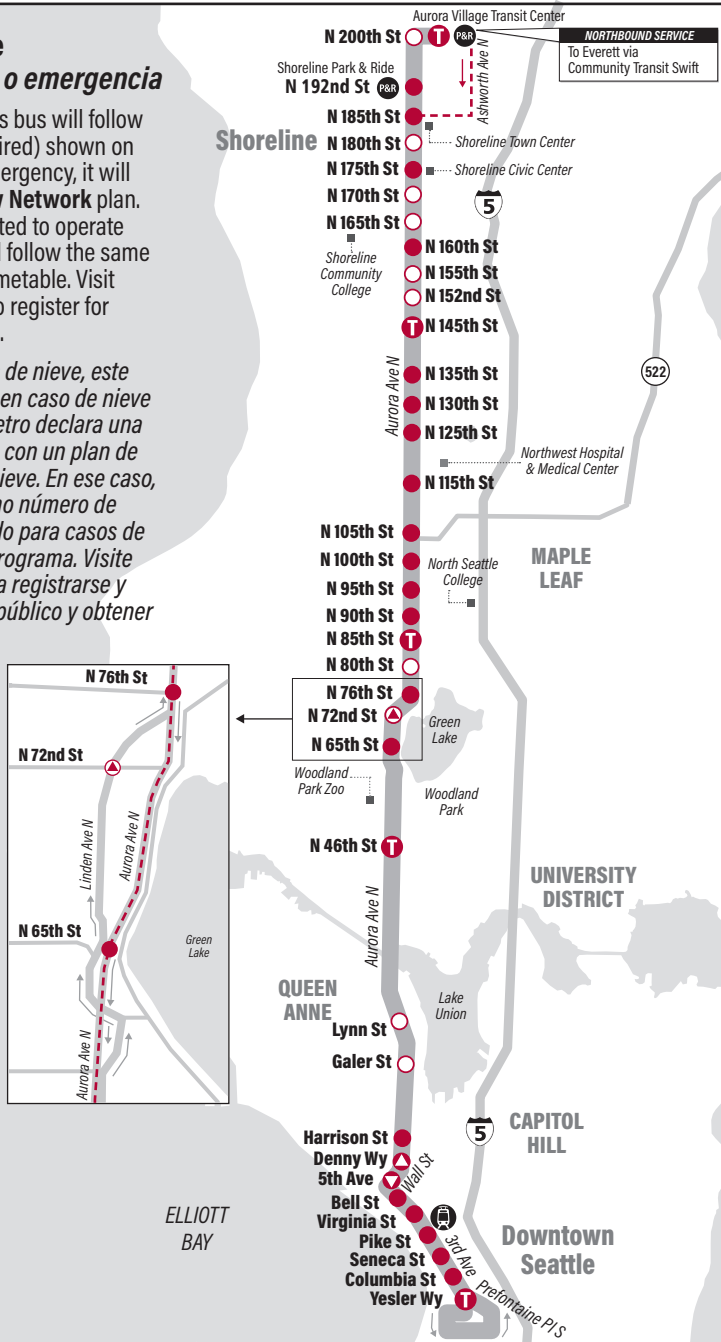

KEY

- Station
- Stop
- Northbound Only Stop
- Northbound Only Station
- Southbound Only Station
- Time Point / Station Combined
- Link Trains
- Park & Ride
- Snow Route
- Landmark

↑ NORTH

What to Pay / Cuánto pagar

	Bitter Lake	Green Lake	Fremont	Downtown Seattle
Aurora Village TC Bay 10	Aurora Ave N & N 145th St	Aurora Ave N & N 85th St	Aurora Ave N & N 46th St	S Washington St & 3rd Ave S
Stop #16100	Stop #6950	Stop #7160	Stop #75408	Stop #510
3:20	3:33	3:47	3:54	4:15b
3:30	3:43	3:56	4:03	4:23
3:40	3:53	4:06	4:13	4:33
3:50	4:03	4:16	4:23	4:43
4:00	4:13	4:27	4:34	4:55b
4:10	4:23	4:36	4:43	5:03
4:20	4:33	4:46	4:53	5:13
4:30	4:43	4:57	5:04	5:25b
4:40	4:53	5:06	5:13	5:33
4:50	5:03	5:16	5:23	5:43
5:00	5:13	5:27	5:34	5:55b
5:10	5:23	5:36	5:43	6:03
5:20	5:33	5:45	5:52	6:12
5:30	5:43	5:55	6:02	6:22
5:40	5:53	6:05	6:11	6:31
5:50	6:03	6:15	6:21	6:41
6:00	6:13	6:25	6:31	6:51
6:10	6:23	6:35	6:41	7:01
6:20	6:33	6:44	6:50	7:10
6:30	6:42	6:53	6:59	7:19
6:40	6:52	7:03	7:09	7:28
6:50	7:02	7:13	7:19	7:38
7:00	7:12	7:23	7:29	7:48
7:10	7:22	7:33	7:39	7:58
7:20	7:32	7:43	7:49	8:08
7:30	7:42	7:53	7:59	8:18
7:40	7:52	8:03	8:09	8:28
7:50	8:02	8:13	8:19	8:38
8:00	8:11	8:22	8:28	8:47
8:15	8:26	8:37	8:43	9:02
8:30	8:41	8:52	8:58	9:17
8:45	8:56	9:07	9:13	9:32
9:00	9:11	9:22	9:28	9:46
9:15	9:26	9:37	9:42	10:00
9:30	9:40	9:50	9:55	10:13
9:45	9:55	10:05	10:10	10:28
10:00	10:09	10:18	10:23	10:41
10:15	10:24	10:33	10:38	10:56
10:30	10:39	10:48	10:53	11:11
10:45	10:54	11:03	11:08	11:26
11:15	11:24	11:33	11:38	11:56
11:45	11:54	12:03	12:08	12:26
12:15	12:24	12:33	12:38	12:56
12:45	12:54	1:03	1:08	1:26
1:15	1:24	1:33	1:38	1:56
1:45	1:54	2:03	2:08	2:26
2:45	2:54	3:03	3:08	3:26
3:46	3:55	4:04	4:09	4:27