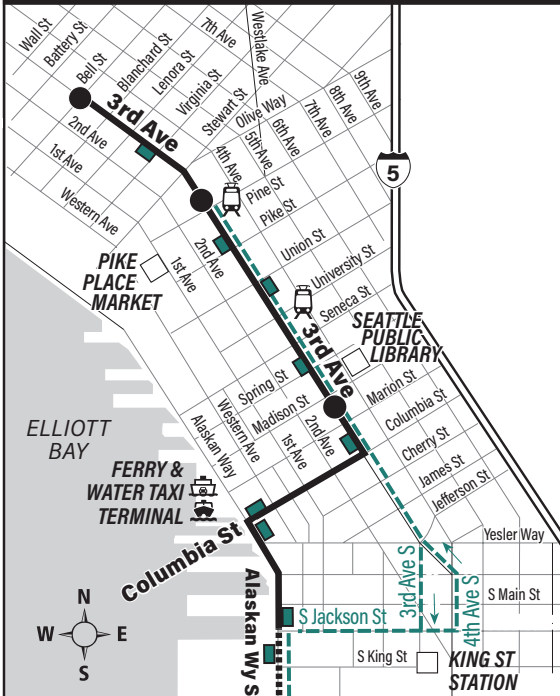

Downtown Seattle - Routes 56, 57

LEGEND LEYENDA DEL MAPA

- Makes all regular stops. *Hace todas las paradas regulares.*
- Limited or no stops. *Limitado o sin paradas.*
- Snow route. *Ruta de nieve.*
- **TIME POINT / PUNTO DE TIEMPO:** Street intersection from which departure times are shown on the schedules. *Intersección de la calle desde donde se muestran los horarios de salida.*
- **TRANSFER POINT / PUNTO DE TRANSFERENCIA:** Route intersection for transferring to indicated route(s). *Intersección de ruta para la transferencia para indicar la ruta o rutas.*
- Landmark. *El punto de referencia.*
- Link light rail station for 1 Line & 2 Line. *Estación Link de tren ligero - Líneas 1 y 2*