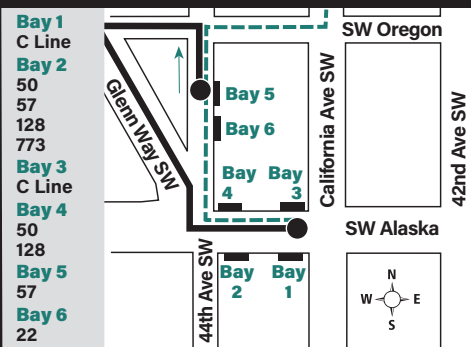

Alaska Junction Bus Stop Locations