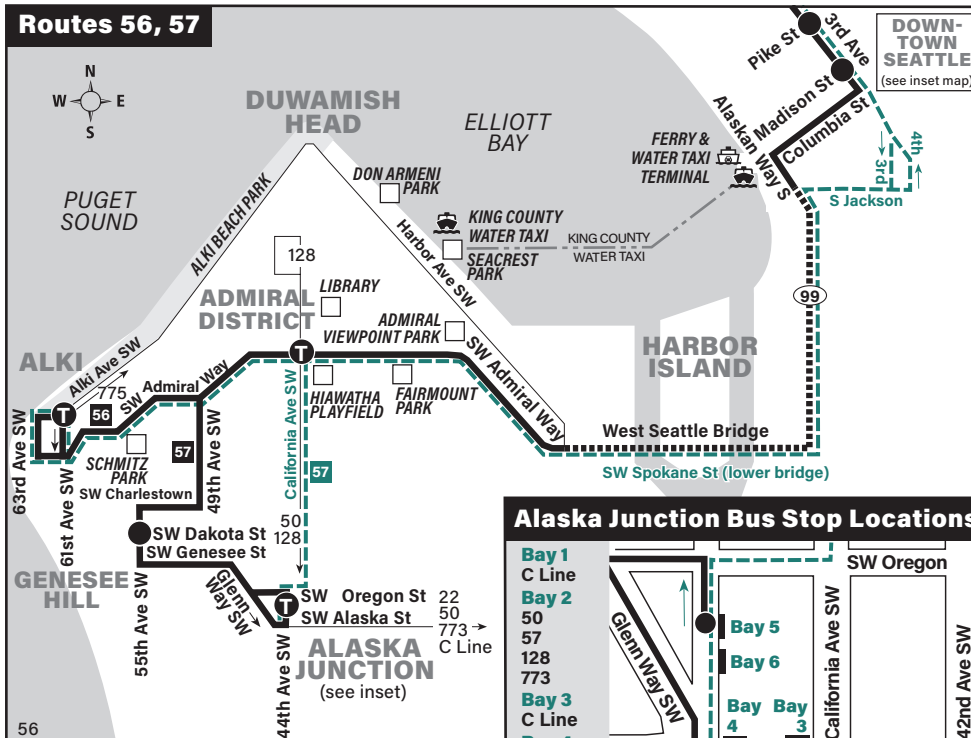

March 28 thru August 28, 2026
 Del 28 de marzo al 28 de agosto de 2026

56, 57

Alki, Alaska Junction, Genesee Hill, Admiral District, Downtown Seattle

These routes do not operate on weekends or holidays.

Snow / Emergency service

Route 56, 57 Monday thru Friday to Downtown Seattle

Servicio de lunes a viernes al centro de Seattle

| | West Seattle | Genesee Hill | Alki | Admiral District | Downtown Seattle | |
|-------|-----------------------|----------------------------|---------------------------|--------------------------------|----------------------|-------------------|
| | Alaska Junction Bay 5 | 55th Ave SW & SW Dakota St | Alki Ave SW & 61st Ave SW | SW Admiral & California Ave SW | 3rd Ave & Madison St | 3rd Ave & Pine St |
| Route | Stop #32013 | Stop #39464 | Stop #14960 | Stop #15060 | Stop #548 | Stop #590 |
| 56 | — | — | 5:53 | 6:00 | 6:18‡ | 6:22‡ |
| 57 | 6:40 | 6:44 | — | 6:53 | 7:15‡ | 7:19‡ |
| 56 | — | — | 7:12 | 7:20 | 7:41‡ | 7:45‡ |
| 57 | 7:17 | 7:21 | — | 7:30 | 7:53‡ | 7:57‡ |
| 57 | 7:42 | 7:47 | — | 7:56 | 8:19‡ | 8:23‡ |
| 56 | — | — | 8:08 | 8:16 | 8:38‡ | 8:42‡ |

| | Downtown Seattle | Admiral District | Alki | Genesee Hill | West Seattle |
|-------|-------------------|--------------------------------|---------------------------|----------------------------|-----------------------|
| | 3rd Ave & Bell St | SW Admiral & California Ave SW | Alki Ave SW & 61st Ave SW | 55th Ave SW & SW Dakota St | Alaska Junction Bay 2 |
| Route | Stop #400 | Stop #15540 | Stop #14960 | Stop #39530 | Stop #31811 |
| 57 | 3:31 | 3:56‡ | — | 4:04‡ | 4:09‡ |
| 56 | 4:00 | 4:24‡ | 4:31 | — | — |
| 57 | 4:20 | 4:46‡ | — | 4:54‡ | 4:59‡ |
| 57 | 4:40 | 5:06‡ | — | 5:14‡ | 5:19‡ |
| 57 | 5:00 | 5:26‡ | — | 5:34‡ | 5:39‡ |
| 56 | 5:21 | 5:46‡ | 5:53 | — | — |
| 57 | 5:41 | 6:05‡ | — | 6:13‡ | 6:18‡ |
| 56 | 6:01 | 6:25‡ | 6:32 | — | — |
| 56 | 6:41 | 7:03‡ | 7:10 | — | — |