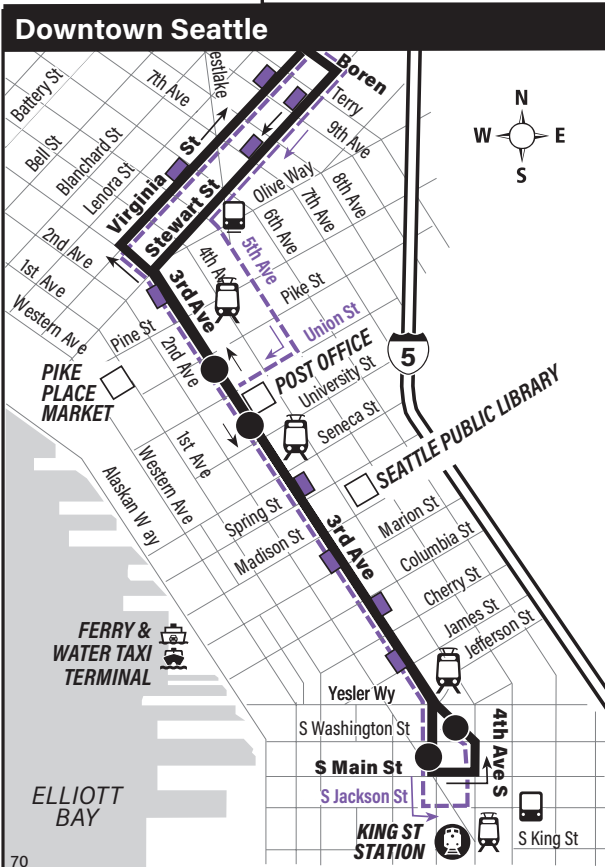

March 29 thru August 29, 2025

Del 29 de marzo al 29 de agosto de 2025

70

University District, Eastlake, Downtown Seattle

U-District Station		
43	65	372
44	67	556*
45	75	586*
48	79	1 Line
49		* peak only

University District Transfer Points

University District Station Bay 3	University District	South Lake Union	Downtown Seattle	
NE 45th St & University Way NE	NE Campus Pkwy & 12th Ave NE	Fairview Ave N & Thomas St	3rd Ave & Union St	3rd Ave S & S Main St
Stop #10911	Stop #9138	Stop #10225	Stop #450	Stop #515
8:11	8:15	8:28	8:38†	8:44†
8:23	8:27	8:40	8:50†	8:56†
8:35	8:39	8:52	9:02†	9:08†
8:48	8:52	9:05	9:15†	9:21
8:59	9:03	9:16	9:26†	9:32†
9:15	9:19	9:32	9:42†	9:47†
9:28	9:32	9:45	9:55†	10:00†
9:45	9:48	10:01	10:11†	10:16†
9:59	10:02	10:15	10:25†	10:30†
10:16	10:19	10:32	10:42†	10:47
10:28	10:31	10:44	10:54†	11:02b†
10:44	10:47	11:00	11:10†	11:15†
10:59	11:02	11:15	11:25†	11:30†
11:12	11:15	11:28	11:38†	11:45b†
11:30	11:33	11:46	11:55†	12:00†
12:00	12:03	12:14	12:23†	12:28†
12:30	12:33	12:44	12:53†	12:58†
1:00	1:03	1:14	1:23†	1:28†
1:28	1:31	1:42	1:51†	1:58b†
1:55	1:58	2:09	2:18	2:23
2:13	2:16	2:27	2:36	2:43b
2:48	2:51	3:02	3:11	3:16
3:28	3:31	3:42	3:51	3:58b
4:28	4:31	4:42	4:51	4:58b