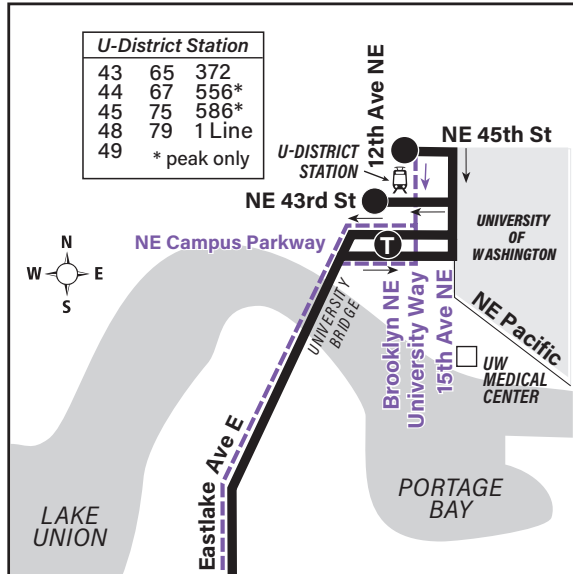

March 29 thru August 29, 2025

Del 29 de marzo al 29 de agosto de 2025

70

University District, Eastlake, Downtown Seattle

U-District Station		
43	65	372
44	67	556*
45	75	586*
48	79	1 Line
49		* peak only

University District Transfer Points

University District Station Bay 3	University District	South Lake Union	Downtown Seattle	
NE 45th St & University Way NE	NE Campus Pkwy & 12th Ave NE	Fairview Ave N & Thomas St	3rd Ave & Union St	3rd Ave S & S Main St
Stop #10911	Stop #9138	Stop #10225	Stop #450	Stop #515
8:11	8:15	8:28	8:38†	8:44†
8:23	8:27	8:40	8:50†	8:56†
8:35	8:39	8:52	9:02†	9:08†
8:48	8:52	9:05	9:15†	9:21
8:59	9:03	9:16	9:26†	9:32†
9:15	9:19	9:32	9:42†	9:47†
9:28	9:32	9:45	9:55†	10:00†
9:45	9:48	10:01	10:11†	10:16†
9:59	10:02	10:15	10:25†	10:30†
10:16	10:19	10:32	10:42†	10:47
10:28	10:31	10:44	10:54†	11:02b†
10:44	10:47	11:00	11:10†	11:15†
10:59	11:02	11:15	11:25†	11:30†
11:12	11:15	11:28	11:38†	11:45b†
11:30	11:33	11:46	11:55†	12:00†
12:00	12:03	12:14	12:23†	12:28†
12:30	12:33	12:44	12:53†	12:58†
1:00	1:03	1:14	1:23†	1:28†
1:28	1:31	1:42	1:51†	1:58b†
1:55	1:58	2:09	2:18	2:23
2:13	2:16	2:27	2:36	2:43b
2:48	2:51	3:02	3:11	3:16
3:28	3:31	3:42	3:51	3:58b
4:28	4:31	4:42	4:51	4:58b