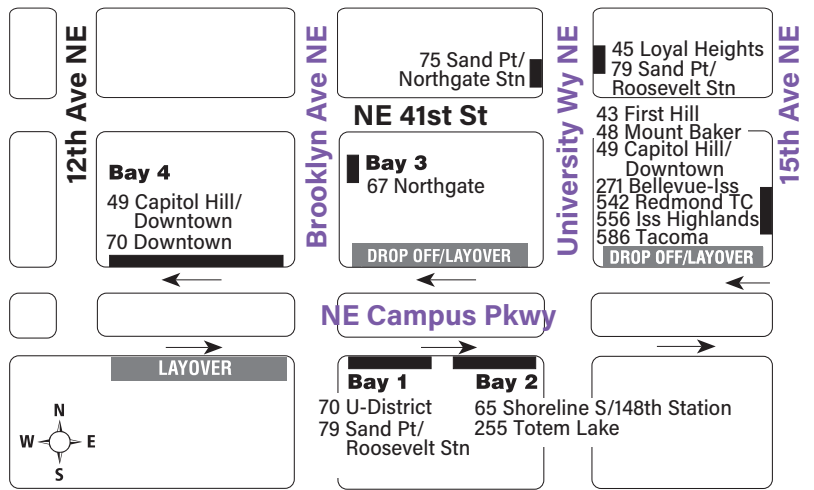

March 29 thru August 29, 2025

Del 29 de marzo al 29 de agosto de 2025

70

University District, Eastlake, Downtown Seattle

U-District Station		
43	65	372
44	67	556*
45	75	586*
48	79	1 Line
49		* peak only

University District Transfer Points

University District Station Bay 3	University District	South Lake Union	Downtown Seattle	
NE 45th St & University Way NE	NE Campus Pkwy & 12th Ave NE	Fairview Ave N & Thomas St	3rd Ave & Union St	3rd Ave S & S Main St
Stop #10911	Stop #9138	Stop #10225	Stop #450	Stop #515
8:11	8:15	8:28	8:38†	8:44†
8:23	8:27	8:40	8:50†	8:56†
8:35	8:39	8:52	9:02†	9:08†
8:48	8:52	9:05	9:15†	9:21
8:59	9:03	9:16	9:26†	9:32†
9:15	9:19	9:32	9:42†	9:47†
9:28	9:32	9:45	9:55†	10:00†
9:45	9:48	10:01	10:11†	10:16†
9:59	10:02	10:15	10:25†	10:30†
10:16	10:19	10:32	10:42†	10:47
10:28	10:31	10:44	10:54†	11:02b†
10:44	10:47	11:00	11:10†	11:15†
10:59	11:02	11:15	11:25†	11:30†
11:12	11:15	11:28	11:38†	11:45b†
11:30	11:33	11:46	11:55†	12:00†
12:00	12:03	12:14	12:23†	12:28†
12:30	12:33	12:44	12:53†	12:58†
1:00	1:03	1:14	1:23†	1:28†
1:28	1:31	1:42	1:51†	1:58b†
1:55	1:58	2:09	2:18	2:23
2:13	2:16	2:27	2:36	2:43b
2:48	2:51	3:02	3:11	3:16
3:28	3:31	3:42	3:51	3:58b
4:28	4:31	4:42	4:51	4:58b

Bold PM time
b Trip starts westbound S Jackson St & 5th Ave S 1-3 min. earlier.

ORCA Card

Use your ORCA card to travel on Metro, Community Transit, Everett Transit, Kitsap Transit, Pierce Transit, Sound Transit, Seattle Streetcar, King County Water Taxi, the Seattle Center Monorail and Washington State Ferries. The ORCA card can accommodate a cash purse and/or a monthly pass, and it automatically tracks the value of your fares and transfers.