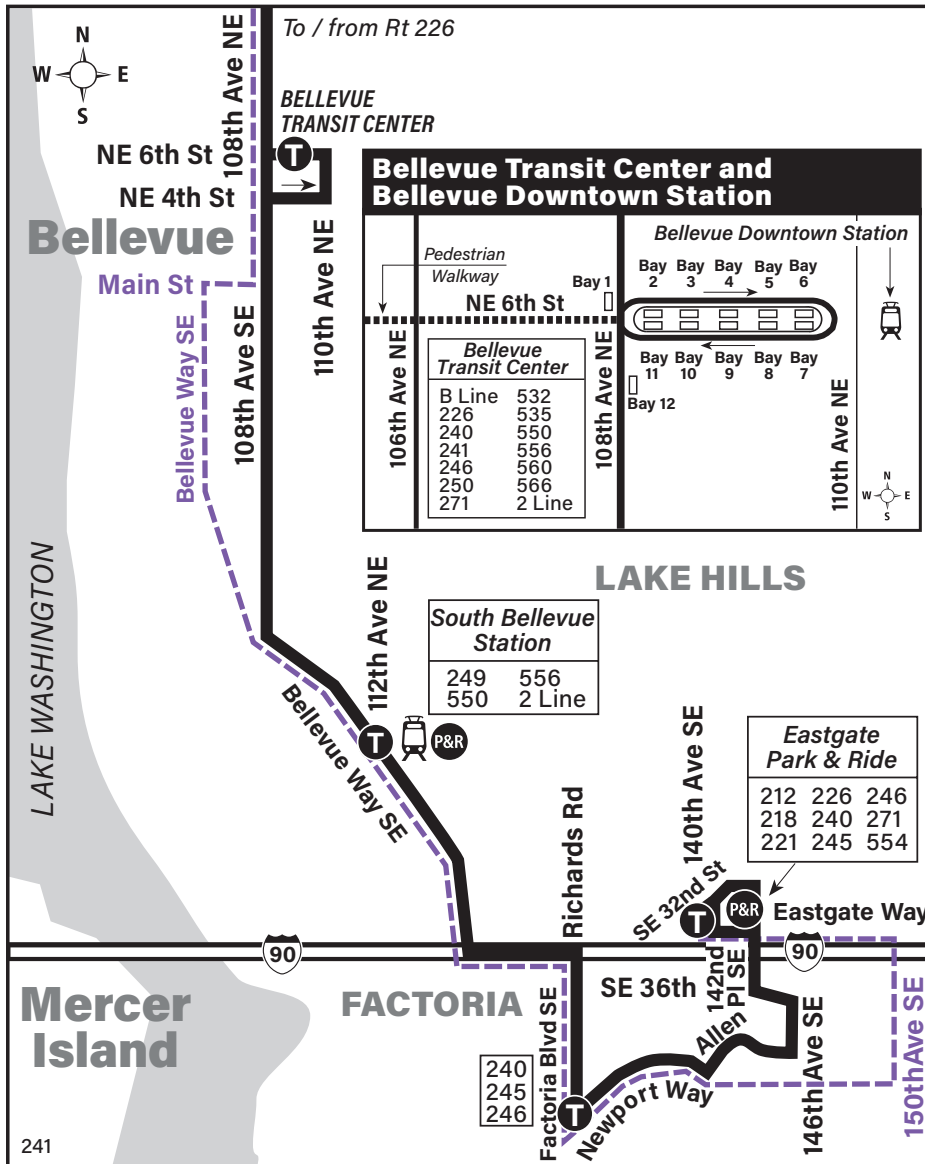

March 29 thru August 29, 2025

Del 29 de marzo al 29 de agosto de 2025

241

Bellevue, Factoria, Eastgate

MAP LEGEND LEYENDA DEL MAPA

— Makes all regular stops. *Hace todas las paradas regulares.*

- - - Snow route. *Ruta de nieve.*

□ **Landmark** *El punto de referencia.*

🚆 **2 Line (Link)** *2 Line (Link tren ligero)*

🅑 **PARK & RIDE:** Free or pay parking area. *Zona de aparcamiento gratuito o de pago.*

Route 241 Monday thru Friday to Bellevue

Servicio de lunes a viernes a Bellevue

	Factoria			To Route
Eastgate P&R Bay 1	Factoria Blvd SE & SE Newport Way	South Bellevue Station Bay 3	Bellevue TC Bay 11	
Stop #67014	Stop #80380	Stop #84292	Stop #68001	
5:13	5:20	5:25	5:34	226
5:40	5:48	5:54	6:04	226
6:13	6:21	6:27	6:37	226
6:42	6:50	6:58	7:08	226
7:08	7:17	7:26	7:37	226
7:38	7:47	7:56	8:07	226
8:10	8:19	8:28	8:40	226
8:33	8:42	8:51	9:03	226
9:08	9:17	9:26	9:37	226
9:39	9:47	9:56	10:06	226
10:12	10:20	10:28	10:38	226
10:42	10:49	10:57	11:07	226
11:16	11:23	11:31	11:41	226
11:48	11:55	12:03	12:13	226
12:20	12:27	12:35	12:45	226
12:51	12:58	1:07	1:17	226
1:23	1:30	1:39	1:49	226
1:44	1:51	2:00	2:10	226
2:14	2:21	2:30	2:40	226
2:42	2:49	2:58	3:10	226
3:14	3:21	3:30	3:42	226
3:41	3:49	3:58	4:10	226
4:10	4:19	4:28	4:40	226
4:37	4:46	4:55	5:08	226
5:09	5:18	5:27	5:40	226
5:45	5:54	6:03	6:15	226
6:18	6:26	6:35	6:45	226
6:47	6:54	7:02	7:12	226
7:15	7:22	7:30	7:40	226
8:16	8:23	8:30	8:40	226
9:17	9:24	9:30	9:40	226
10:20	10:27	10:32	10:42	226

Bold PM time

Online Trip Planning

Use our Trip Planner to plan trips in King, Pierce, and Snohomish counties. Trip Planner provides details on transit stops, routes, and schedules. The transportation agencies and modes covered by Trip Planner include Metro Transit, Pierce Transit, Community Transit, Everett Transit, ST Express buses, Link trains, Sounder trains, King County Water Taxi, Washington State Ferries, the Seattle Center Monorail and Seattle Streetcar.