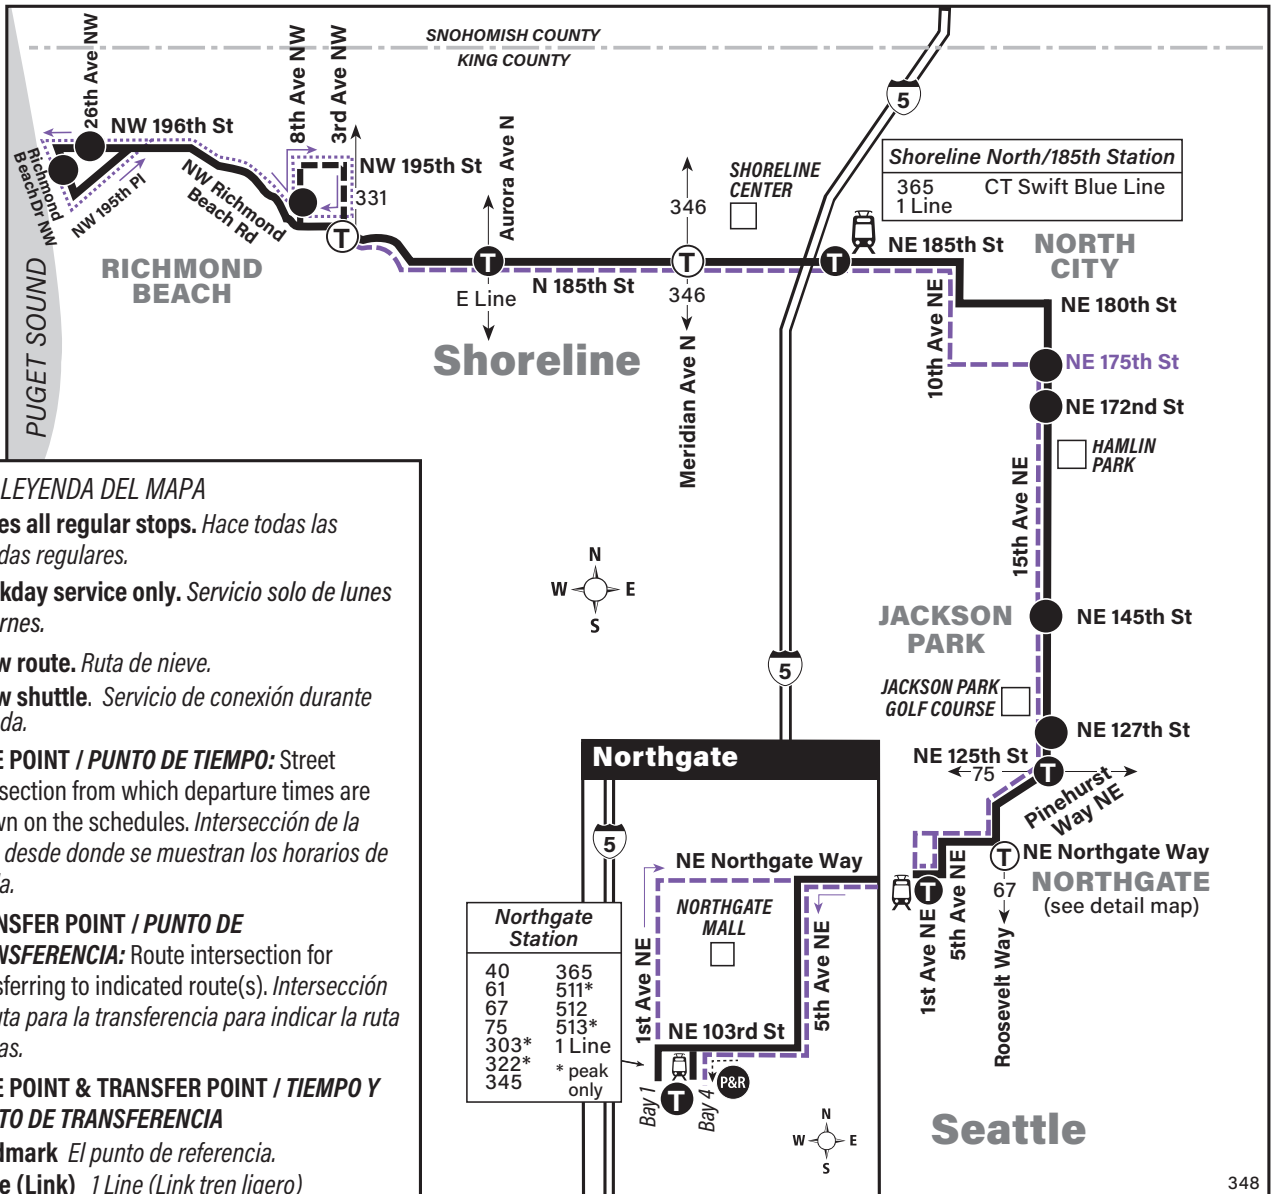

March 29 thru August 29, 2025

Del 29 de marzo al 29 de agosto de 2025

348

Richmond Beach, Shoreline North/185th Station, North City, Jackson Park, Northgate

MAP LEGEND LEYENDA DEL MAPA

- Makes all regular stops. *Hace todas las paradas regulares.*
- - -** Weekday service only. *Servicio solo de lunes a viernes.*
- · - · -** Snow route. *Ruta de nieve.*
- · · · ·** Snow shuttle. *Servicio de conexión durante nevada.*
- TIME POINT / PUNTO DE TIEMPO: Street intersection from which departure times are shown on the schedules. *Intersección de la calle desde donde se muestran los horarios de salida.*
- ← 30 43 T** TRANSFER POINT / PUNTO DE TRANSFERENCIA: Route intersection for transferring to indicated route(s). *Intersección de ruta para la transferencia para indicar la ruta o rutas.*
- ← 30 43 T** TIME POINT & TRANSFER POINT / TIEMPO Y PUNTO DE TRANSFERENCIA
- Landmark *El punto de referencia.*
- 🚆** 1 Line (Link) *1 Line (Link tren ligero)*
- P&R** PARK & RIDE: Free or pay parking area. *Zona de aparcamiento gratuito o de pago.*

Bold PM time

Online Trip Planning

Use our Trip Planner to plan trips in King, Pierce, and Snohomish counties. Trip Planner provides details on transit stops, routes, and schedules. The transportation agencies and modes covered by Trip Planner include Metro Transit, Pierce Transit, Community Transit, Everett Transit, ST Express buses, Link trains, Sounder trains, King County Water Taxi, Washington State Ferries, the Seattle Center Monorail and Seattle Streetcar.