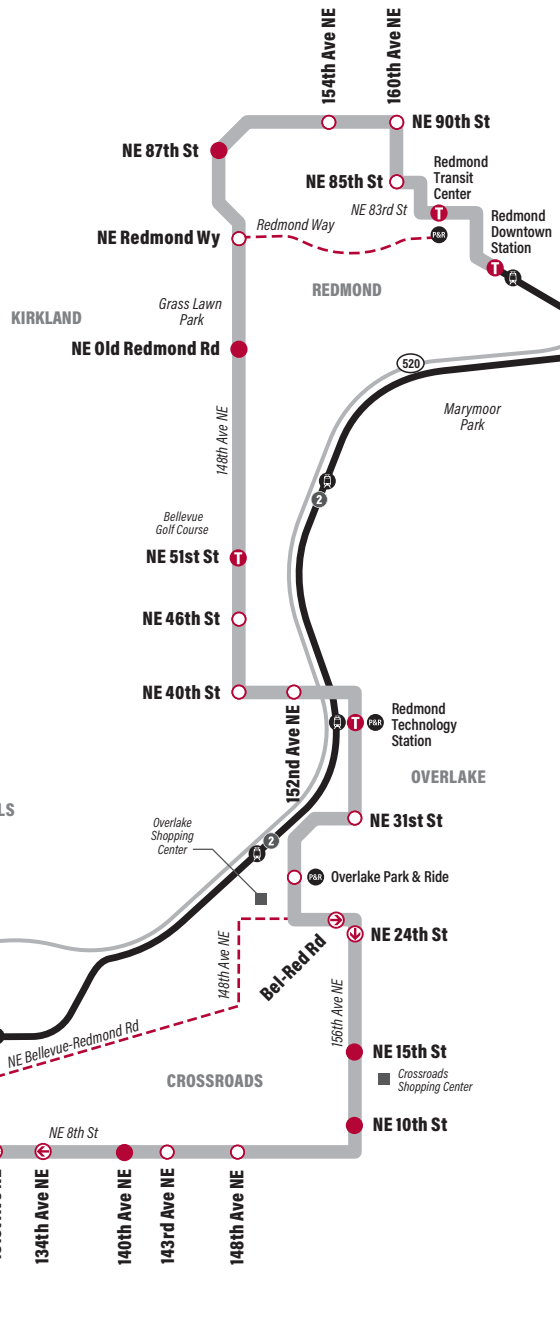

Snow/Emergency Service

During most snow conditions this bus will follow the special snow routing (if required) shown on the map. If Metro declares an emergency, it will operate on an **Emergency Snow Network** plan. During such an event, it is expected to operate with the same route number and follow the same snow routing as shown in this timetable. Visit kingcounty.gov/metro/snow to register for **Transit Alerts** and to learn more.

KEY

- Station
- Stop
- Southbound Station
- Westbound Station
- Eastbound Station
- Time Point/ Station Combined
- Park & Ride
- 2 Line (Link)
- Snow Route
- Landmark

NORTH

B Line Monday thru Friday to Bellevue