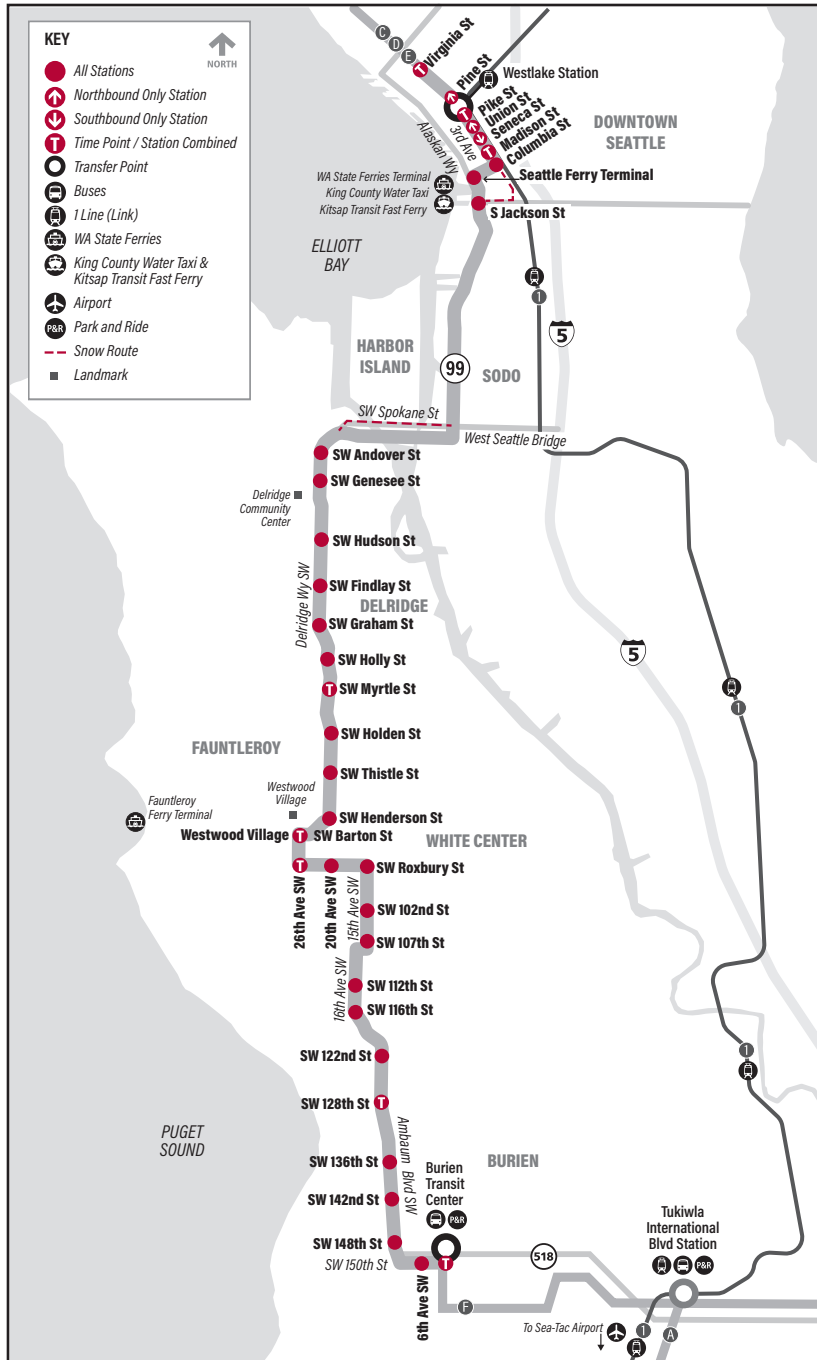

Burien Transit Center, White Center, Westwood Village, Delridge, Seattle Ferry Terminal, Westlake Station, Downtown Seattle

Snow/Emergency Service

During most snow conditions this bus will follow the special snow routing (if required) shown on the map. If Metro declares an emergency, it will operate on an **Emergency Snow Network** plan. During such an event, it is expected to operate with the same route number and follow the same snow routing as shown in this timetable. Visit kingcounty.gov/metro/snow to register for **Transit Alerts** and to learn more.