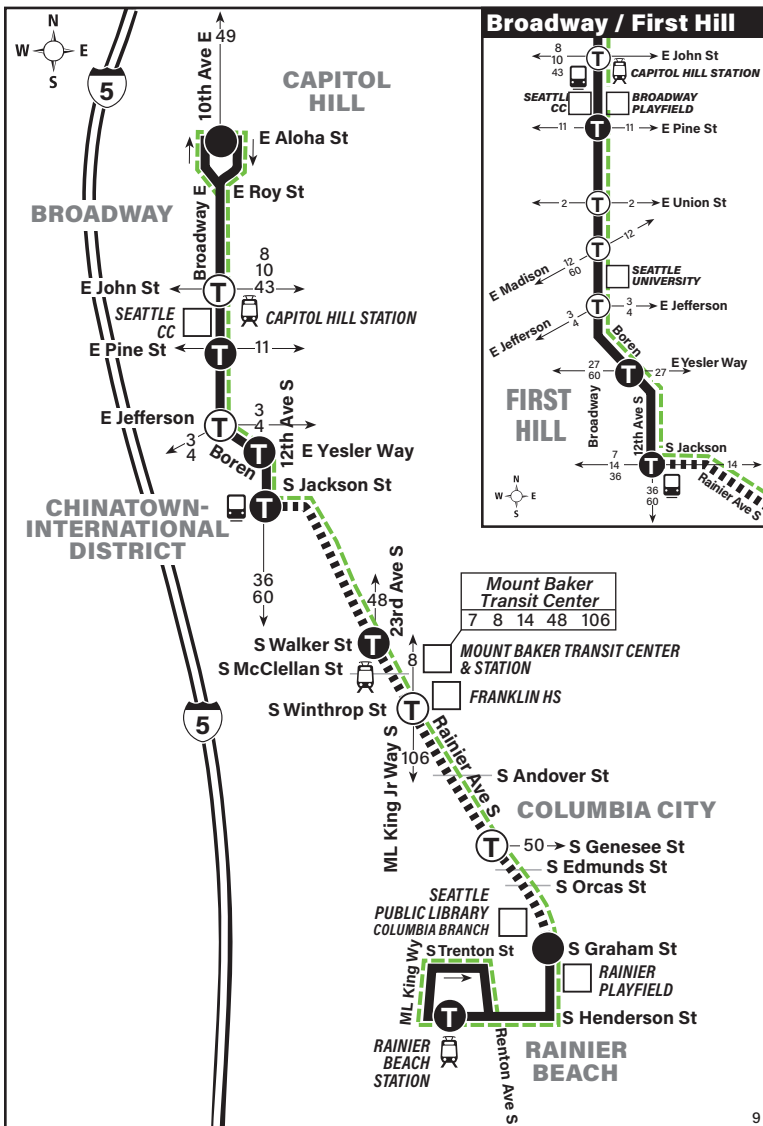

March 30 thru August 30, 2024

Del 30 de marzo al 30 de agosto de 2024

9

Rainier Beach, Columbia City, Seattle University, Broadway

This route does not operate on weekends or holidays.

MAP LEGEND / LEYENDA DEL MAPA

Express Service Information

Route 9 makes no stops between Rainier Ave S & S Graham St and 12th Ave S & S Jackson St EXCEPT at the following locations:

To Broadway

- Rainier Ave S & S Orcas St
- Rainier Ave S & S Edmunds St
- Rainier Ave S & S Genesee St
- Rainier Ave S & S Andover St
- Rainier Ave S & S Forest St
- Rainier Ave S & S Walker St
- Rainier Ave S & I-90
- Rainier Ave S & S Charles St
- Rainier Ave S & S Dearborn St

To Rainier Beach Station

- Rainier Ave S & S King St
- Rainier Ave S & S Norman St
- Rainier Ave S & I-90
- Rainier Ave S & S Walker St
- Rainier Ave S & S Forest St
- Rainier Ave S & S Andover St
- Rainier Ave S & S Genesee St
- Rainier Ave S & S Edmunds St
- Rainier Ave S & S Orcas St

Route 9 Monday thru Friday to Columbia City, Rainier Beach

Servicio de lunes a viernes a Columbia City, Rainier Beach

Capitol Hill		First Hill		Hillman City	Rainier Beach Station
E Aloha St & 10th Ave E	Broadway & E Pine St	Boren Ave & E Yesler Way	Rainier Ave S & S Walker St	Rainier Ave S & S Graham St	S Henderson St & Renton Ave S
Stop #11012	Stop #11070	Stop #41989	Stop #8641	Stop #8870	Stop #30160
3:22x	3:28x	3:37x	3:47x‡	4:03x‡	4:15x‡
3:55x	4:01x	4:10x	4:20x‡	4:36x‡	4:46x‡
4:27x	4:33x	4:42x	4:52x‡	5:08x‡	5:18x‡
4:57x	5:03x	5:12x	5:22x‡	5:37x‡	5:47x‡
5:27x	5:33x	5:41x	5:51x‡	6:06x‡	6:16x‡
Bold PM time x Express Trip. ‡ Estimated time.					