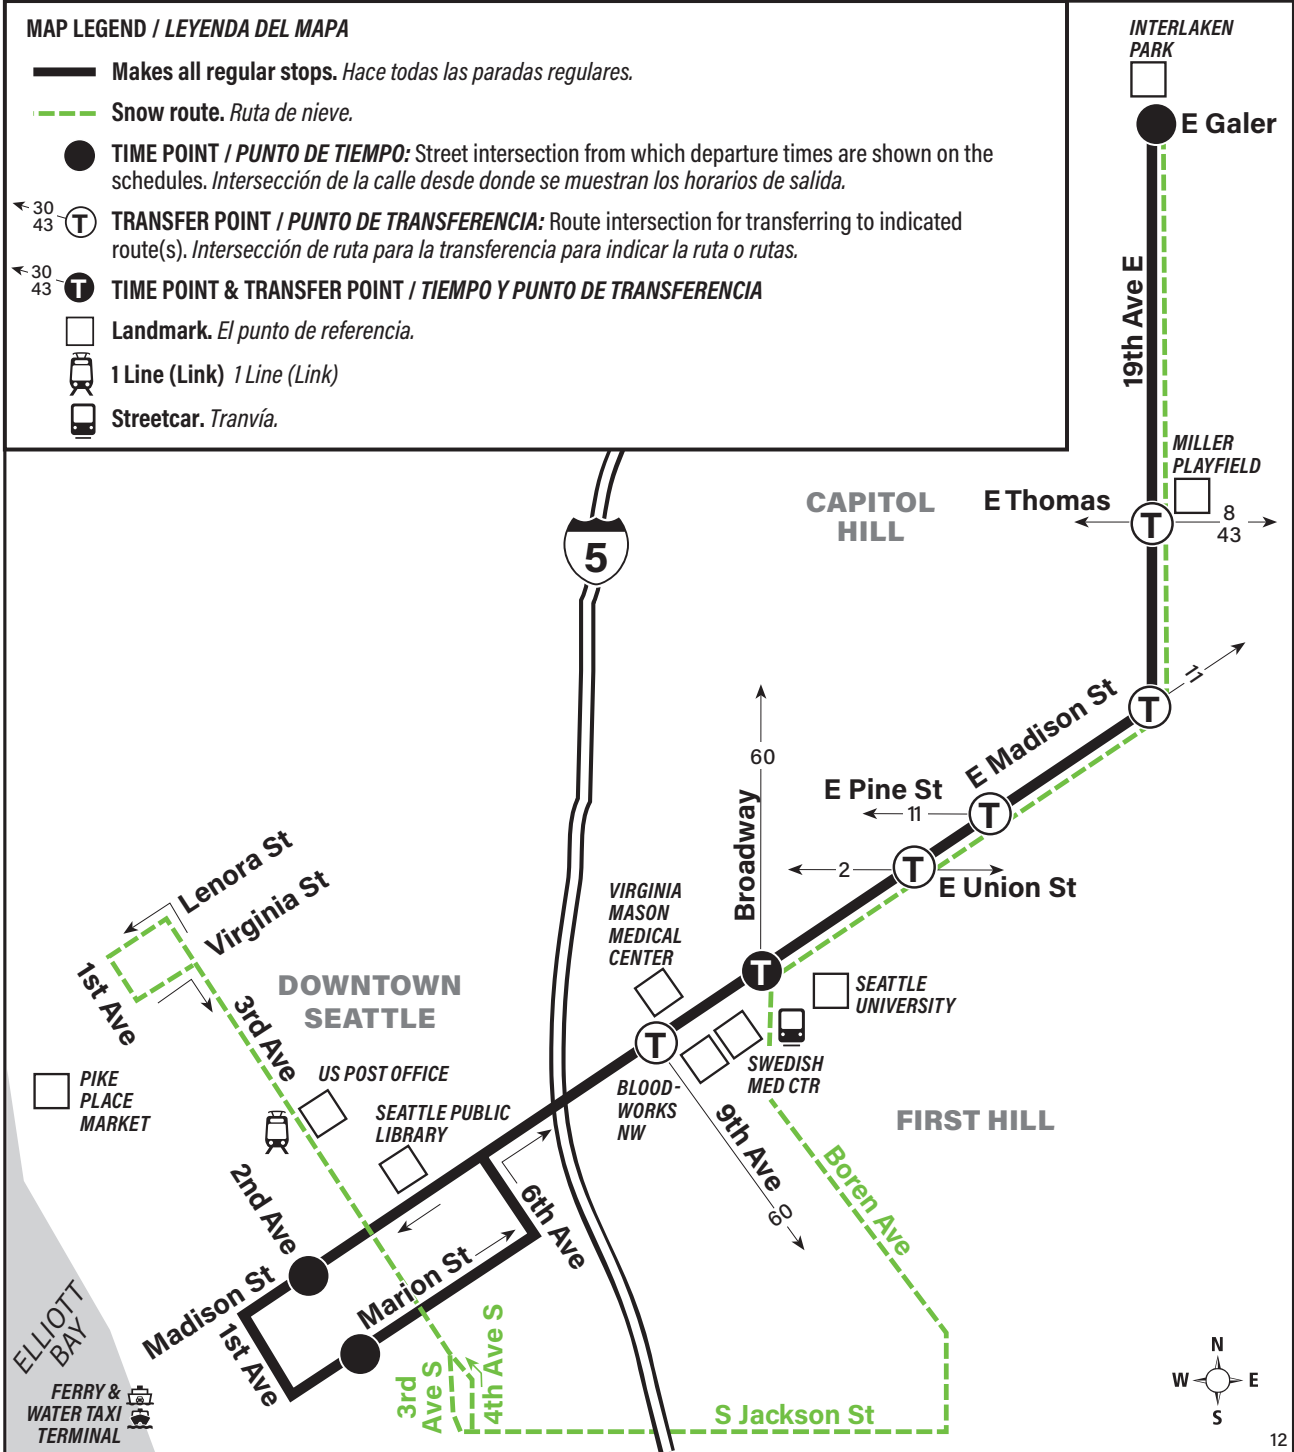

March 30 thru August 30, 2024

Del 30 de marzo al 30 de agosto de 2024

Interlaken Park, Seattle University, First Hill, Downtown Seattle

Route 12 Monday thru Friday to Downtown Seattle

Servicio de lunes a viernes al centro de Seattle

Interlaken Park	First Hill	Downtown Seattle
19th Ave E & Galer St	E Madison St & Broadway	Madison St & 2nd Ave
Stop #13200	Stop #13282	Stop #1420
5:58	6:06	6:13
6:24	6:32	6:41
6:35	6:43	6:52
6:45	6:53	7:02
6:55	7:03	7:12
7:05	7:14	7:23
7:17	7:26	7:35
7:28	7:37	7:48
7:41	7:51	8:02
7:53	8:03	8:14
8:05	8:15	8:26
8:17	8:27	8:38
8:29	8:39	8:50
8:41	8:51	9:02
8:53	9:03	9:12
9:05	9:13	9:22
9:17	9:25	9:34
9:29	9:37	9:46
9:41	9:49	9:58
9:53	10:01	10:10
10:12	10:20	10:29
10:29	10:37	10:46
10:45	10:53	11:02
11:00	11:08	11:17
11:13	11:21	11:30
11:30	11:38	11:47
11:46	11:54	12:03
12:01	12:09	12:18
12:16	12:24	12:33
12:30	12:38	12:47
12:45	12:53	1:02
1:00	1:08	1:17
1:19	1:27	1:36
1:30	1:38	1:47
1:44	1:52	2:01
2:00	2:09	2:18
2:18	2:27	2:36
2:33	2:42	2:51
2:43	2:52	3:03
2:58	3:07	3:18
3:11	3:20	3:31
3:21	3:30	3:41
3:33	3:42	3:53
3:45	3:54	4:05
3:57	4:06	4:17
4:09	4:18	4:29
4:19	4:28	4:39
4:31	4:40	4:51
4:46	4:55	5:07
4:57	5:06	5:18
5:07	5:16	5:28
5:19	5:28	5:40
5:32	5:40	5:50
5:51	5:59	6:09
6:11	6:19	6:28
6:30	6:38	6:47
6:47	6:55	7:04
7:03	7:11	7:20
7:21	7:28	7:36
7:41	7:48	7:56
8:01	8:08	8:15
8:21	8:28	8:35
8:41	8:48	8:55
9:01	9:08	9:15
9:31	9:37	9:44
10:03	10:07	10:13
10:42	10:46	10:52
11:22	11:26	11:32
11:52	11:56	12:02