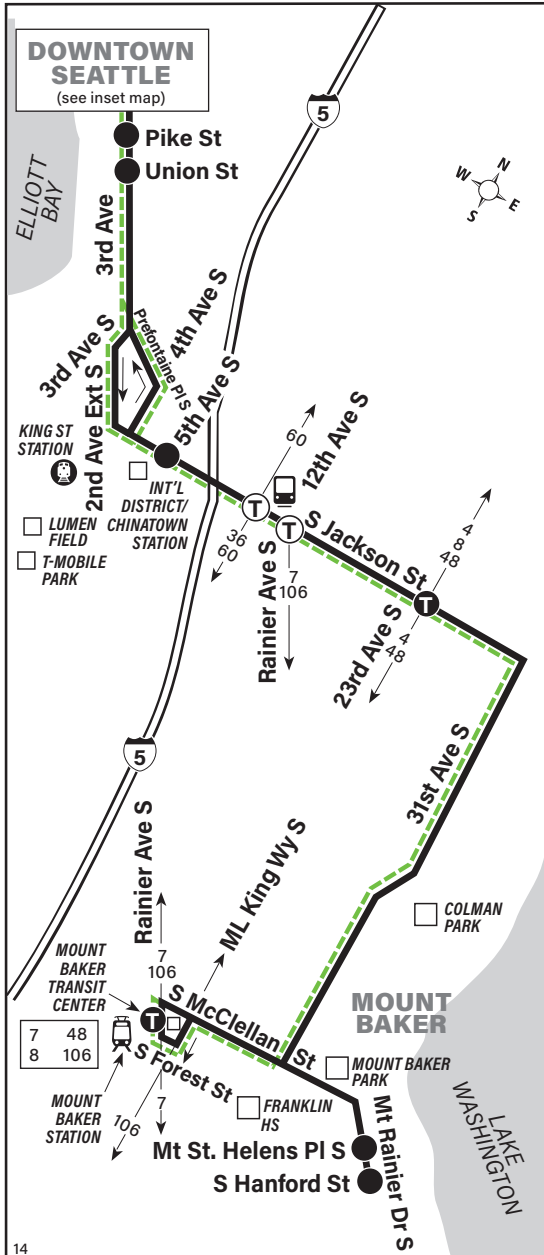

March 30 thru August 30, 2024

Del 30 de marzo al 30 de agosto de 2024

Mount Baker, Downtown Seattle

Snow/ Emergency Service Servicio en caso de nieve o emergencia

During most snow conditions, this bus will follow the special snow routing shown on the map. If Metro declares an emergency, the bus will not operate. Visit kingcounty.gov/metro/snow to register for **Transit Alerts** and to learn more.

En la mayoría de las condiciones de nieve, este autobús seguirá la ruta especial en caso de nieve como se indica en el mapa. Si Metro declara una emergencia, el autobús no circulará. Visite kingcounty.gov/metro/snow para registrarse y recibir las **alertas de transporte público** y obtener más información.

MAP LEGEND / LEYENDA DEL MAPA

- Makes all regular stops. *Hace todas las paradas regulares.*
- Snow route. *Ruta de nieve.*
- **TIME POINT / PUNTO DE TIEMPO:** Street intersection from which departure times are shown on the schedules. *Intersección de la calle desde donde se muestran los horarios de salida.*
- **TRANSFER POINT / PUNTO DE TRANSFERENCIA:** Route intersection for transferring to indicated route(s). *Intersección de ruta para la transferencia para indicar la ruta o rutas.*
- **TIME POINT & TRANSFER POINT / TIEMPO Y PUNTO DE TRANSFERENCIA**
- Landmark *El punto de referencia.*
- 1 Line (Link) *1 Line (Link)*
- Streetcar *Tranvía*
- Sounder /AMTRAK train *Sounder/AMTRAK tren*
- Monorail *Monorriel de Seattle*
- Downtown bus stops. *Paradas de autobús del centro*