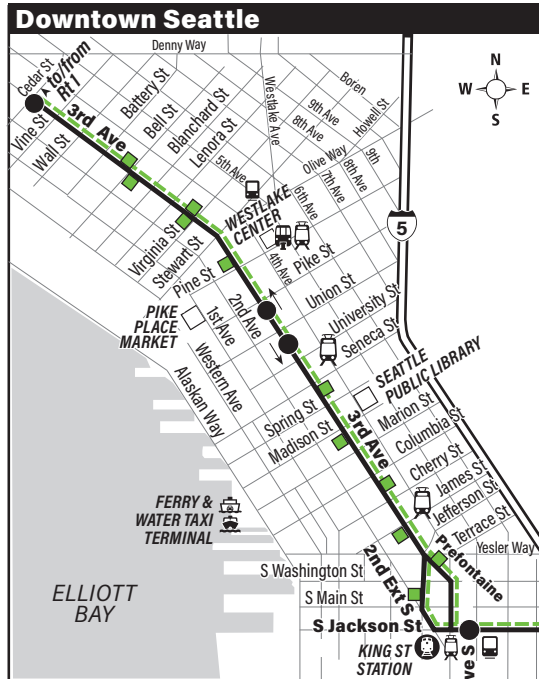

March 30 thru August 30, 2024

Del 30 de marzo al 30 de agosto de 2024

Mount Baker, Downtown Seattle

Snow/ Emergency Service Servicio en caso de nieve o emergencia

During most snow conditions, this bus will follow the special snow routing shown on the map. If Metro declares an emergency, the bus will not operate. Visit kingcounty.gov/metro/snow to register for **Transit Alerts** and to learn more.

En la mayoría de las condiciones de nieve, este autobús seguirá la ruta especial en caso de nieve como se indica en el mapa. Si Metro declara una emergencia, el autobús no circulará. Visite kingcounty.gov/metro/snow para registrarse y recibir las **alertas de transporte público** y obtener más información.

MAP LEGEND / LEYENDA DEL MAPA

- Makes all regular stops. *Hace todas las paradas regulares.*
- Snow route. *Ruta de nieve.*
- **TIME POINT / PUNTO DE TIEMPO:** Street intersection from which departure times are shown on the schedules. *Intersección de la calle desde donde se muestran los horarios de salida.*
- **TRANSFER POINT / PUNTO DE TRANSFERENCIA:** Route intersection for transferring to indicated route(s). *Intersección de ruta para la transferencia para indicar la ruta o rutas.*
- **TIME POINT & TRANSFER POINT / TIEMPO Y PUNTO DE TRANSFERENCIA**
- Landmark *El punto de referencia.*
- 1 Line (Link) *1 Line (Link)*
- Streetcar *Tranvía*
- Sounder /AMTRAK train *Sounder/AMTRAK tren*
- Monorail *Monorriel de Seattle*
- Downtown bus stops. *Paradas de autobús del centro*