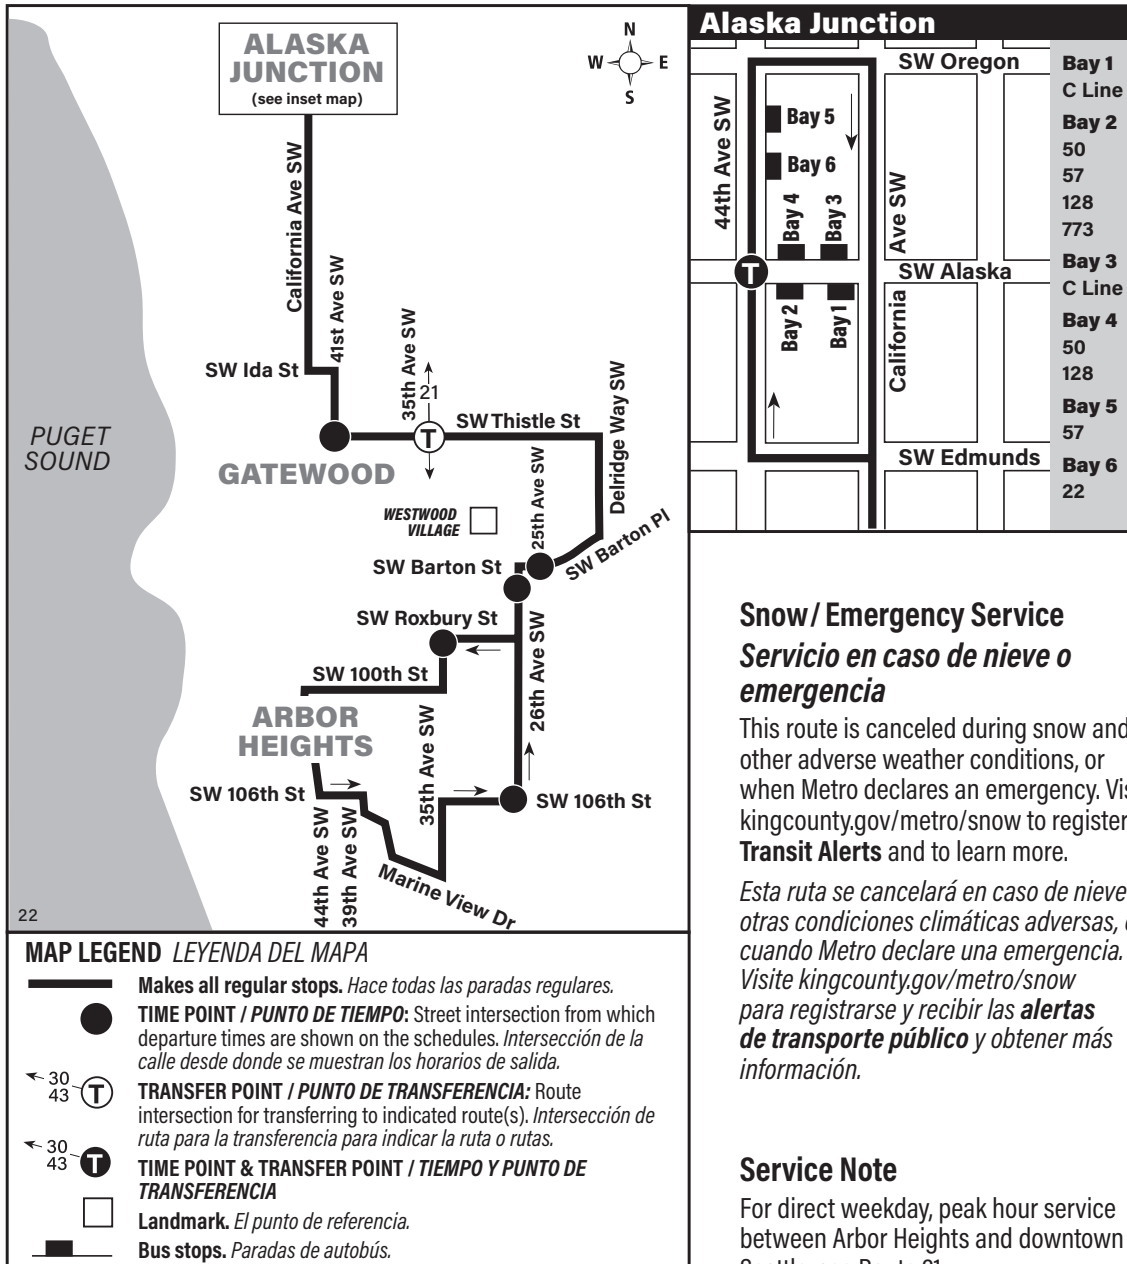

## Arbor Heights, Westwood Village, Gatewood, Alaska Junction

Route 22 does not operate on weekends or holidays.

### Service Note

For direct weekday, peak hour service between Arbor Heights and downtown Seattle, see Route 21.