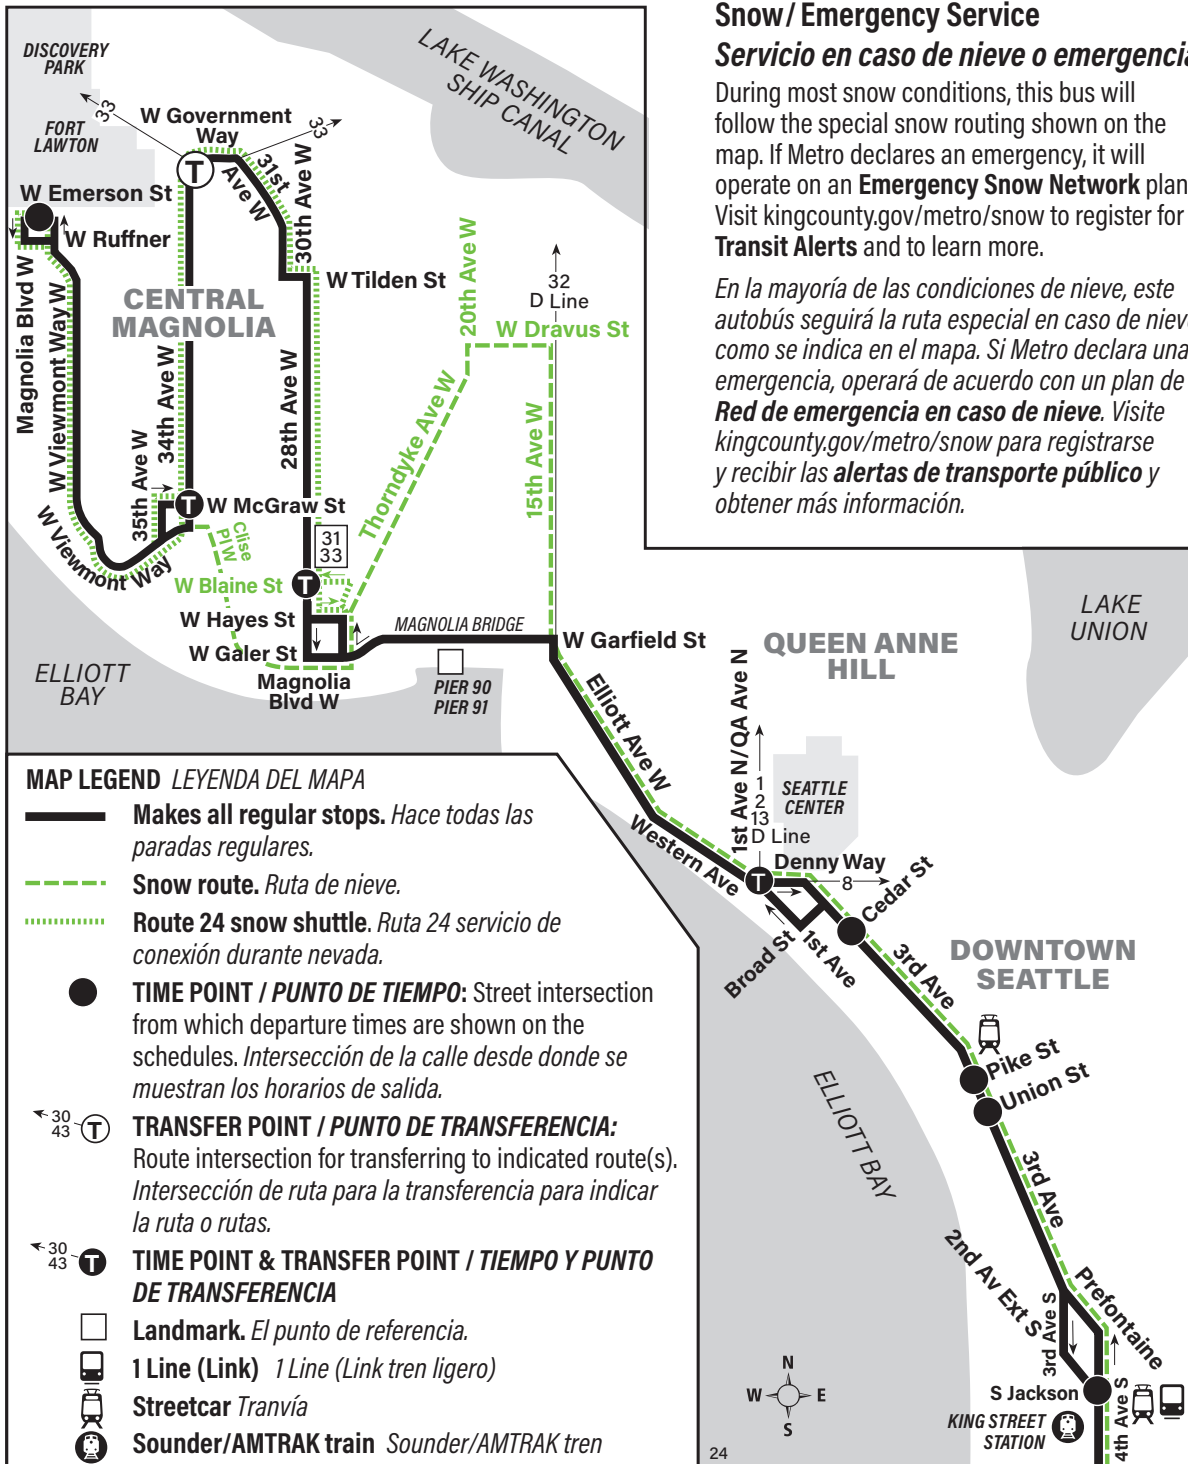

March 30 thru August 30, 2024

Del 30 de marzo al 30 de agosto de 2024

Magnolia, Seattle Center, Downtown Seattle

Route 24 Monday thru Friday to Downtown Seattle

Servicio de lunes a viernes al centro de Seattle

North Magnolia	South Magnolia		Downtown Seattle		To Route
W Emerson St & Magnolia Blvd W	35th Ave W & W McGraw St	28th Ave W & W Blaine St	3rd Ave & Cedar St	3rd Ave & Pike St	
Stop #20530	Stop #20650	Stop #20700	Stop #2220	Stop #433	
5:16	5:21	5:35	5:45	5:50	124
5:46	5:51	6:05	6:15	6:20	124
6:01	6:06	6:20	6:30	6:35	124
6:27	6:32	6:48	7:00	7:06	124
6:41	6:47	7:03	7:15	7:21	124
7:01	7:07	7:23	7:35‡	7:41b‡	124
7:24	7:30	7:46	7:58‡	8:04b‡	RB
7:49	7:55	8:11	8:23‡	8:29b‡	RB
8:09	8:15	8:31	8:43	8:49	124
8:40	8:46	9:02	9:14	9:20	124
9:13	9:18	9:33	9:44	9:50	124
9:43	9:48	10:03	10:14	10:20	124
10:14	10:19	10:32	10:43	10:49	124
10:44	10:49	11:02	11:13	11:20	124
11:14	11:19	11:32	11:43	11:50	124
11:44	11:49	12:02	12:13	12:20	124
12:14	12:19	12:32	12:43	12:50	124
12:44	12:49	1:02	1:13	1:20	124
1:14	1:19	1:32	1:43	1:50	124
1:44	1:49	2:02	2:13	2:20	124
2:12	2:17	2:30	2:43	2:50	124
2:43	2:48	3:01	3:14	3:21	124
3:12	3:17	3:30	3:43	3:50	124
3:39	3:44	3:58	4:13	4:20	124
4:11	4:17	4:31	4:46	4:53	124
4:41	4:47	5:01	5:16	5:23	124
5:10	5:16	5:30	5:45	5:52	124
5:42	5:48	6:02	6:15	6:22	124
6:06	6:11	6:25	6:38	6:45	124
6:40	6:45	6:58	7:08	7:14	124
7:41	7:46	7:59	8:08	8:14	124
8:43	8:48	9:00	9:09	9:15	124
—	9:49c	10:00	10:09	10:14	124
—	10:50c	11:00	11:09	11:14	124
—	11:50c	12:00	12:09	12:14	124

Bold PM time

b Trip ends southbound 3rd Ave S & S Main St several minutes later.

c Serves northbound 34th Ave W & W McGraw St at this time.

‡ Estimated time.

RB Returns to Ryerson Base Garage.

What To Pay Cuánto pagar