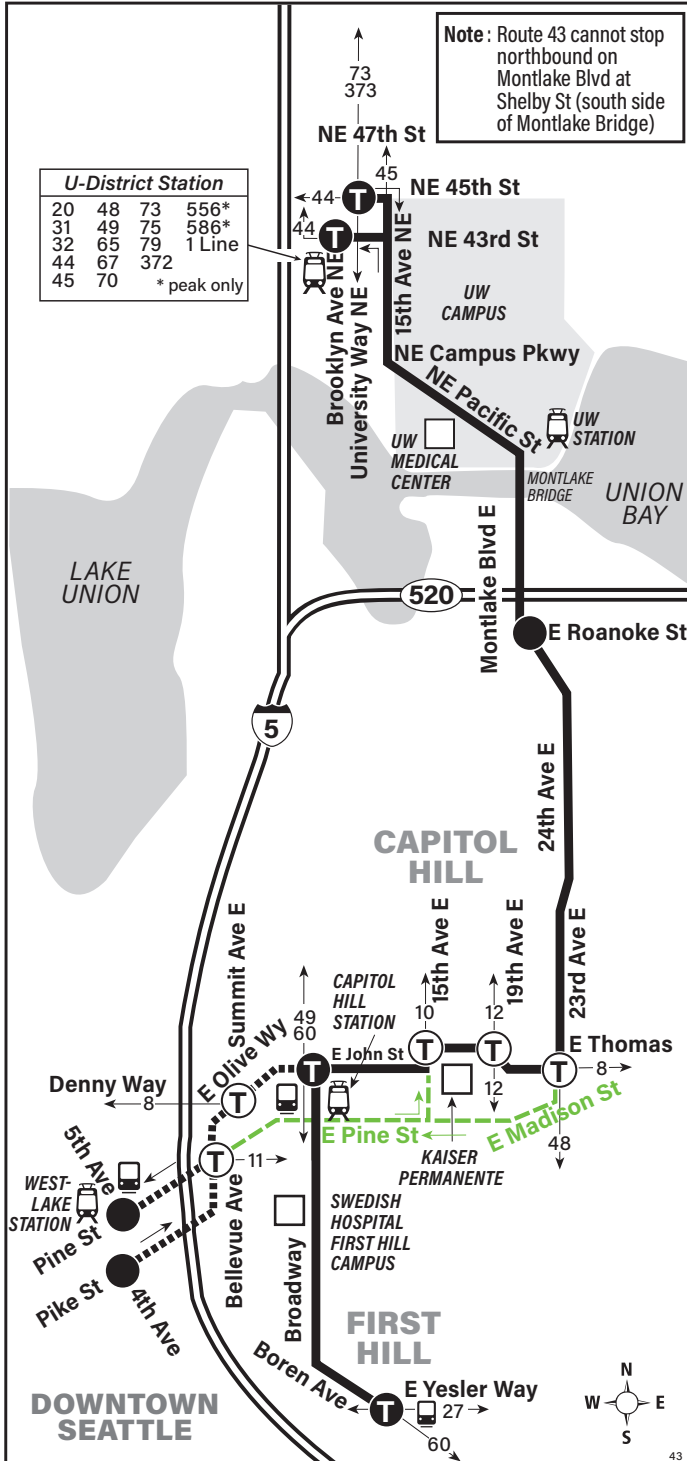

March 30 thru August 30, 2024

Del 30 de marzo al 30 de agosto de 2024

43

University District, Montlake, Capitol Hill, First Hill, Downtown Seattle

MAP LEGEND LEYENDA DEL MAPA

- **—** Makes all regular stops. *Hace todas las paradas regulares.*
- **.....** Limited weekday service to/from downtown. See schedules. *Servicio limitado entre semana hacia/desde el centro. Consulte los horarios.*
- **- - - - -** Route deviation due to snow. *Desviación de ruta debido a la nieve.*
- **●** **TIME POINT / PUNTO DE TIEMPO:** Street intersection from which departure times are shown on the schedules. *Intersección de la calle desde donde se muestran los horarios de salida.*
- **← 2 13 T** **TRANSFER POINT / PUNTO DE TRANSFERENCIA:** Route intersection for transferring to indicated route(s). *Intersección de ruta para la transferencia para indicar la ruta o rutas.*
- **← 2 13 T** **TIME POINT & TRANSFER POINT / TIEMPO Y PUNTO DE TRANSFERENCIA**
- **□** Landmark. *El punto de referencia.*
- **🚊** 1 Line (Link) *1 Line (Link tren ligero)*
- **🚋** Streetcar *Tranvía*

Snow/ Emergency Service Servicio en caso de nieve o emergencia

During most snow conditions, this bus will follow the special snow routing shown on the map. If Metro declares an emergency, the bus will not operate. Visit kingcounty.gov/metro/snow to register for **Transit Alerts** and to learn more.

En la mayoría de las condiciones de nieve, este autobús seguirá la ruta especial en caso de nieve como se indica en el mapa. Si Metro declara una emergencia, el autobús no circulará. Visite kingcounty.gov/metro/snow para registrarse y recibir las **alertas de transporte público** y obtener más información.