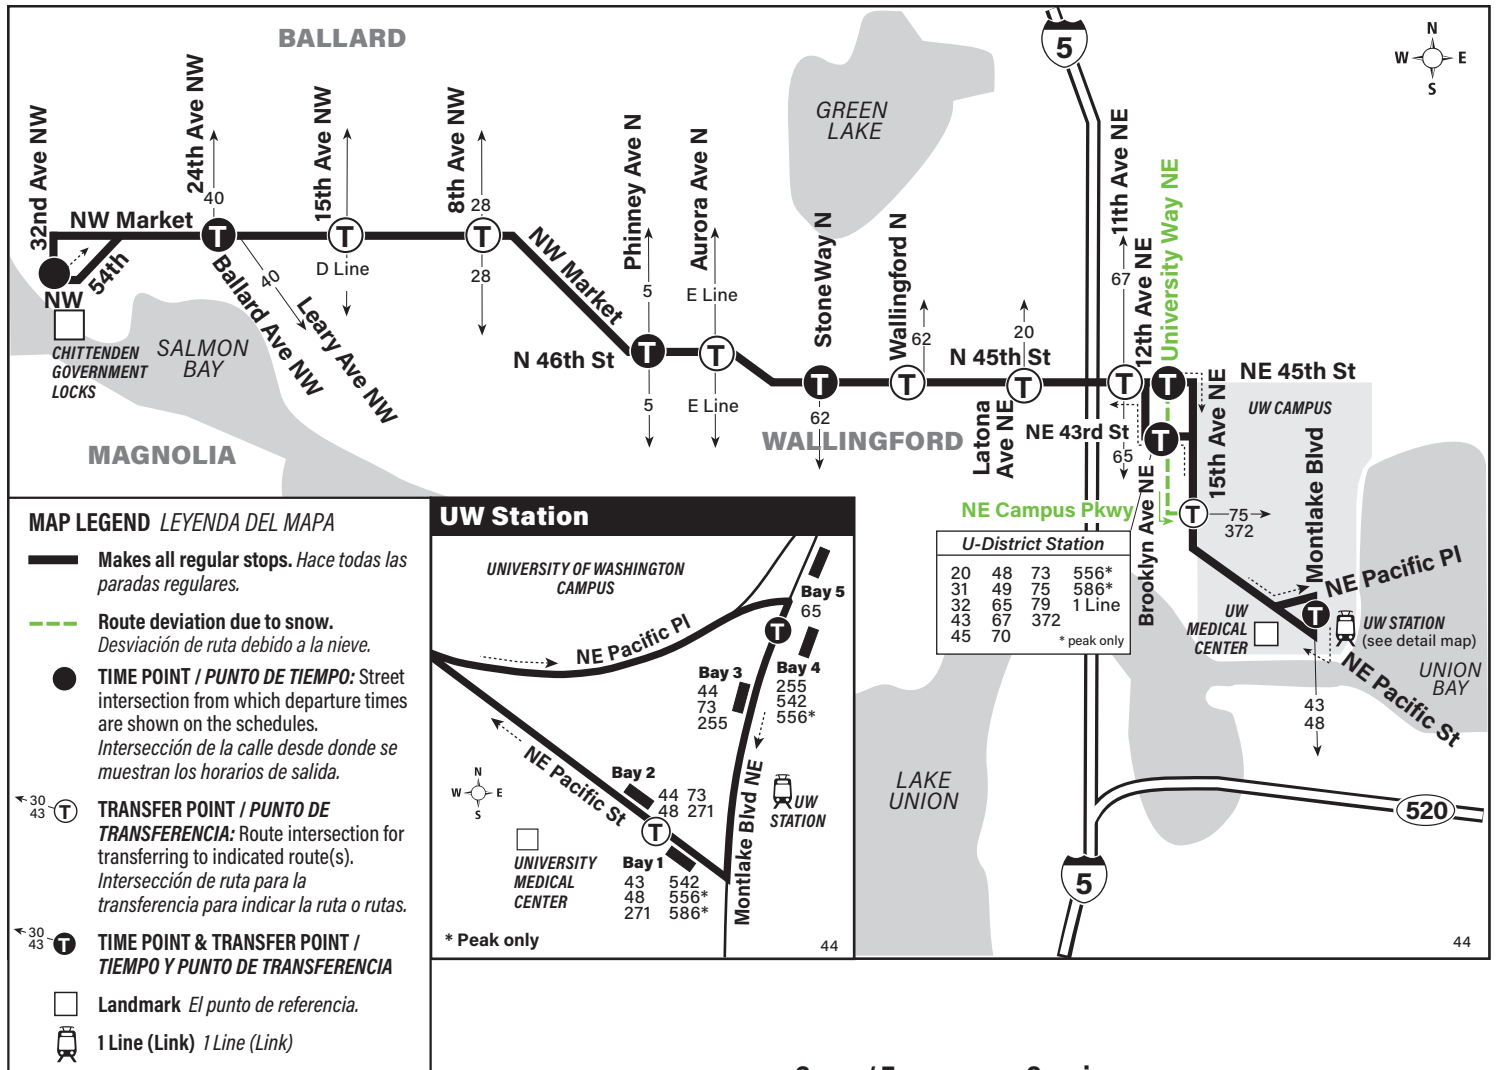

March 30 thru August 30, 2024

Del 30 de marzo al 30 de agosto de 2024

Ballard, Wallingford, University District, UW Station

Snow/ Emergency Service

Servicio en caso de nieve o emergencia

During most snow conditions, this bus will follow the special snow routing shown on the map. If Metro declares an emergency, it will operate on an **Emergency Snow Network** plan. Visit kingcounty.gov/metro/snow to register for **Transit Alerts** and to learn more.