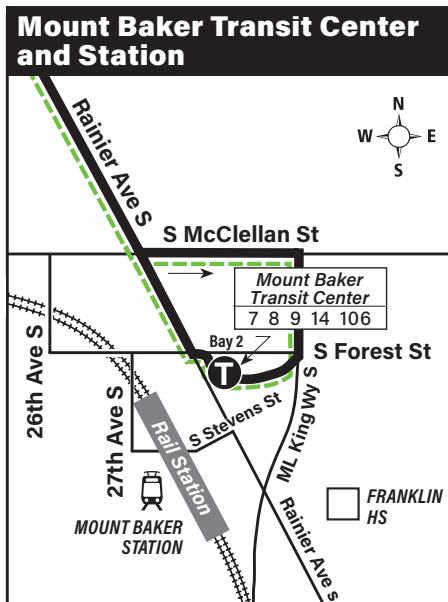

March 30 thru August 30, 2024

Del 30 de marzo al 30 de agosto de 2024

University District, Montlake, Central District, Mount Baker

MAP LEGEND LEYENDA DEL MAPA

- Makes all regular stops.** *Hace todas las paradas regulares.*
- Saturday only routing.** *Ruta sólo los sábados.*
- Snow route.** *Ruta de nieve.*
- Snow routing on Saturday only.** *Ruta de nieve el sábado solamente.*
- TIME POINT / PUNTO DE TIEMPO:** Street intersection from which departure times are shown on the schedules. *Intersección de la calle desde donde se muestran los horarios de salida.*
- TRANSFER POINT / PUNTO DE TRANSFERENCIA:** Route intersection for transferring to indicated route(s). *Intersección de ruta para la transferencia para indicar la ruta o rutas.*
- TIME POINT & TRANSFER POINT / TIEMPO Y PUNTO DE TRANSFERENCIA**
- Landmark** *El punto de referencia.*
- 1 Line (Link)** *1 Line (Link)*

Special Service Information

On Saturday, due to the University District Farmers Market being staged on University Way NE at NE 50th St, Rt 48 begins and ends at 12th Ave NE & NE 47th St.

Route 48 Monday thru Friday to University District

Bold PM time
† Estimated time.

Special Service Information

On Saturday, due to the University District Farmers Market being staged on University Way NE at NE 50th St, Rt 48 begins and ends at 12th Ave NE & NE 47th St.

Route 1 Saturday ① to Downtown Seattle

Servicio de sábado el centro de Seattle

Queen Anne Hill	Lower Queen Anne	Downtown Seattle	
10th Ave W & W Fulton St	Queen Anne Ave N & W Mercer St	3rd Ave & Cedar St	3rd Av & Union
Stop #2010	Stop #2672	Stop #2220	Stop #4
—	—	6:24	6:31
6:42	6:49	6:54	7:01
7:12	7:19	7:24†	7:31
7:42	7:49	7:54	8:01
8:12	8:19	8:24	8:31
8:42	8:49	8:54	9:01
9:12	9:19	9:24	9:31
9:41	9:48	9:53	10:01
10:11	10:18	10:23	10:31