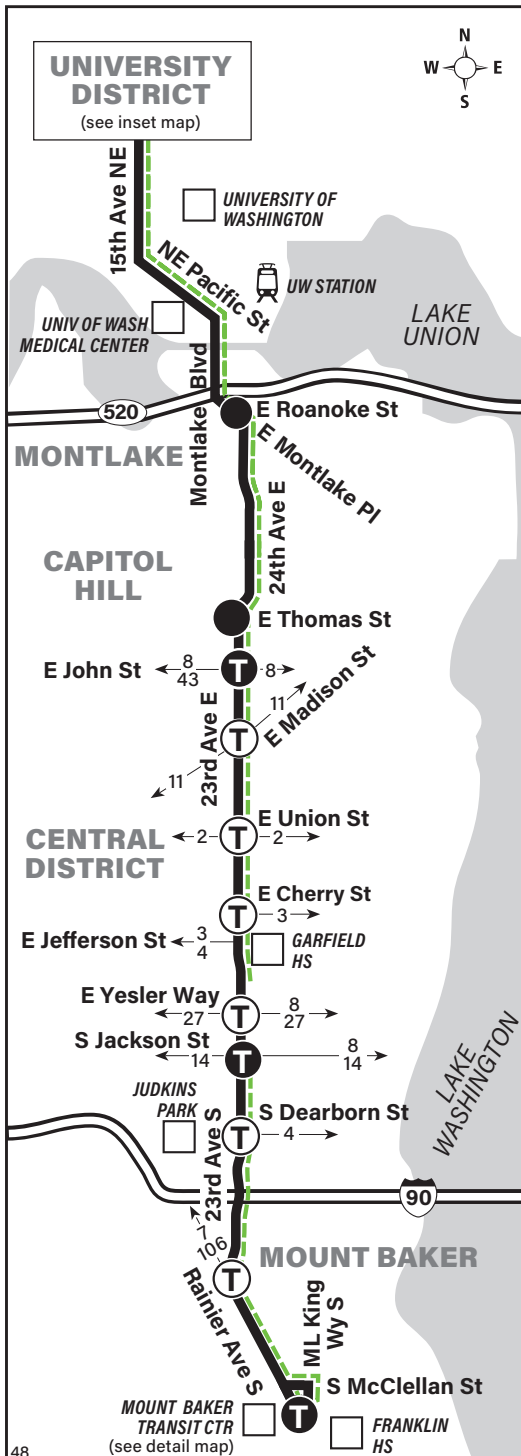

March 30 thru August 30, 2024

Del 30 de marzo al 30 de agosto de 2024

University District, Montlake, Central District, Mount Baker

MAP LEGEND LEYENDA DEL MAPA

- Makes all regular stops.** *Hace todas las paradas regulares.*
- Saturday only routing.** *Ruta sólo los sábados.*
- Snow route.** *Ruta de nieve.*
- Snow routing on Saturday only.** *Ruta de nieve el sábado solamente.*
- TIME POINT / PUNTO DE TIEMPO:** Street intersection from which departure times are shown on the schedules. *Intersección de la calle desde donde se muestran los horarios de salida.*
- TRANSFER POINT / PUNTO DE TRANSFERENCIA:** Route intersection for transferring to indicated route(s). *Intersección de ruta para la transferencia para indicar la ruta o rutas.*
- TIME POINT & TRANSFER POINT / TIEMPO Y PUNTO DE TRANSFERENCIA**
- Landmark** *El punto de referencia.*
- 1 Line (Link)** *1 Line (Link)*

Special Service Information

On Saturday, due to the University District Farmers Market being staged on University Way NE at NE 50th St, Rt 48 begins and ends at 12th Ave NE & NE 47th St.

Route 48 Monday thru Friday to University District

Route 1 Saturday ① to Downtown Seattle

Servicio de sábado el centro de Seattle

Queen Anne Hill	Lower Queen Anne	Downtown Seattle	
10th Ave W & W Fulton St	Queen Anne Ave N & W Mercer St	3rd Ave & Cedar St	3rd Av & Union
Stop #2010	Stop #2672	Stop #2220	Stop #4
—	—	6:24	6:31
6:42	6:49	6:54	7:01
7:12	7:19	7:24†	7:31
7:42	7:49	7:54	8:01
8:12	8:19	8:24	8:31
8:42	8:49	8:54	9:01
9:12	9:19	9:24	9:31
9:41	9:48	9:53	10:01
10:11	10:18	10:23	10:31