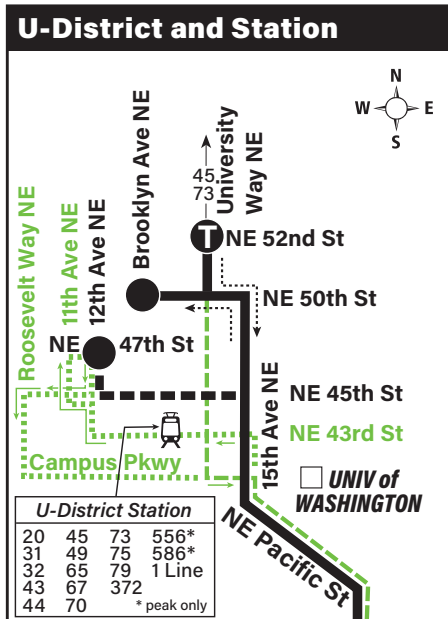

March 30 thru August 30, 2024

Del 30 de marzo al 30 de agosto de 2024

University District, Montlake, Central District, Mount Baker

MAP LEGEND LEYENDA DEL MAPA

- Makes all regular stops.** *Hace todas las paradas regulares.*
- Saturday only routing.** *Ruta sólo los sábados.*
- Snow route.** *Ruta de nieve.*
- Snow routing on Saturday only.** *Ruta de nieve el sábado solamente.*
- TIME POINT / PUNTO DE TIEMPO:** Street intersection from which departure times are shown on the schedules. *Intersección de la calle desde donde se muestran los horarios de salida.*
- TRANSFER POINT / PUNTO DE TRANSFERENCIA:** Route intersection for transferring to indicated route(s). *Intersección de ruta para la transferencia para indicar la ruta o rutas.*
- TIME POINT & TRANSFER POINT / TIEMPO Y PUNTO DE TRANSFERENCIA**
- Landmark** *El punto de referencia.*
- 1 Line (Link)** *1 Line (Link)*

Special Service Information

On Saturday, due to the University District Farmers Market being staged on University Way NE at NE 50th St, Rt 48 begins and ends at 12th Ave NE & NE 47th St.

Route 48 Monday thru Friday to University District

Route 1 Saturday ① to Downtown Seattle

Servicio de sábado el centro de Seattle

Queen Anne Hill	Lower Queen Anne	Downtown Seattle	
10th Ave W & W Fulton St	Queen Anne Ave N & W Mercer St	3rd Ave & Cedar St	3rd Av & Union
Stop #2010	Stop #2672	Stop #2220	Stop #4
—	—	6:24	6:31
6:42	6:49	6:54	7:01
7:12	7:19	7:24†	7:31
7:42	7:49	7:54	8:01
8:12	8:19	8:24	8:31
8:42	8:49	8:54	9:01
9:12	9:19	9:24	9:31
9:41	9:48	9:53	10:01
10:11	10:18	10:23	10:31