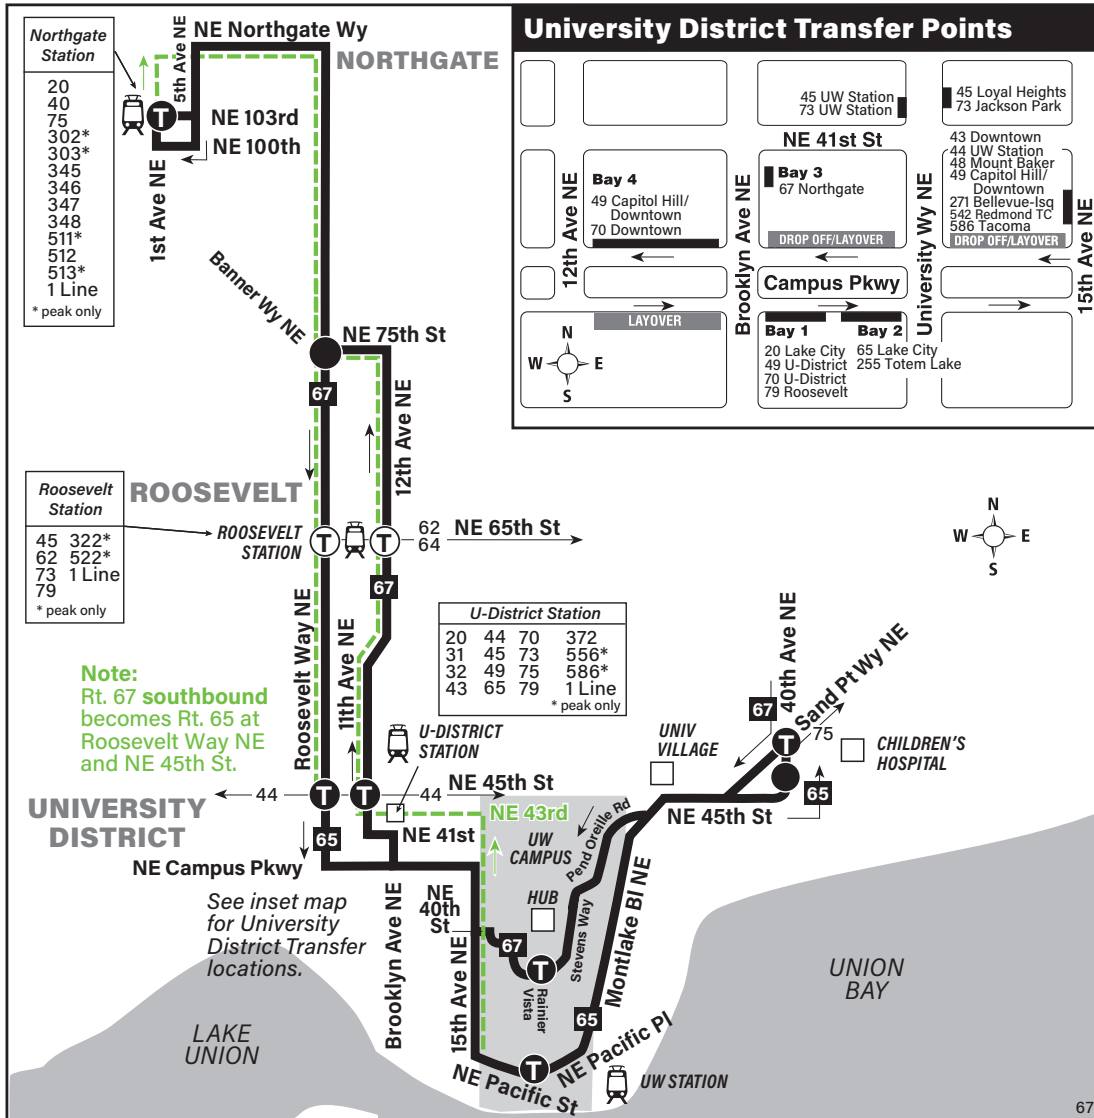

March 30 thru August 30, 2024

Del 30 de marzo al 30 de agosto de 2024

67

Northgate, Roosevelt, University District, Children's Hospital

Snow/ Emergency Service Servicio en caso de nieve o emergencia

During most snow conditions, this bus will follow the special snow routing shown on the map. If Metro declares an emergency, it will operate on an **Emergency Snow Network** plan. Visit kingcounty.gov/metro/snow to register for **Transit Alerts** and to learn more.

En la mayoría de las condiciones de nieve, este autobús seguirá la ruta especial en caso de nieve como se indica en el mapa. Si Metro declara una emergencia, operará de acuerdo con un plan de **Red de emergencia en caso de nieve**. Visite kingcounty.gov/metro/snow para registrarse y recibir las **alertas de transporte público** y obtener más información.

MAP LEGEND LEYENDA DEL MAPA

- **—** Makes all regular stops. *Hace todas las paradas regulares.*
- **- - -** Snow route. *Ruta de nieve.*
- **●** **TIME POINT / PUNTO DE TIEMPO:** Street intersection from which departure times are shown on the schedules. *Intersección de la calle desde donde se muestran los horarios de salida.*
- **↔** **TRANSFER POINT / PUNTO DE TRANSFERENCIA:** Route intersection for transferring to indicated route(s). *Intersección de ruta para la transferencia para indicar la ruta o rutas.*
- **↔** **TIME POINT & TRANSFER POINT / TIEMPO Y PUNTO DE TRANSFERENCIA**
- **□** Landmark. *El punto de referencia.*
- **🚊** 1 Line (Link) 1 Line (Link tren ligero)