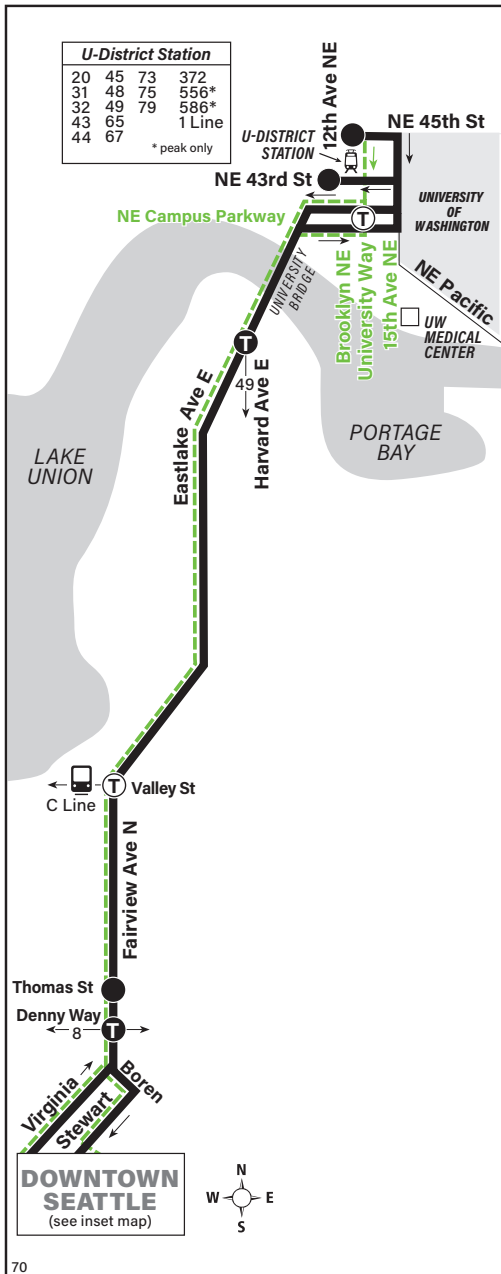

March 30 thru August 30, 2024

Del 30 de marzo al 30 de agosto de 2024

70

University District, Eastlake, Downtown Seattle

University District Transfer Points

Downtown Seattle

MAP LEGEND / LEYENDA DEL MAPA

- Makes all regular stops. *Hace todas las paradas regulares.*
- Snow route. *Ruta de nieve.*
- TIME POINT / PUNTO DE TIEMPO:** Street intersection from which departure times are shown on the schedules. *Intersección de la calle desde donde se muestran los horarios de salida.*
- TRANSFER POINT / PUNTO DE TRANSFERENCIA:** Route intersection for transferring to indicated route(s). *Intersección de ruta para la transferencia para indicar la ruta o rutas.*
- TIME POINT & TRANSFER POINT / TIEMPO Y PUNTO DE TRANSFERENCIA**
- Landmark. *El punto de referencia.*
- Downtown bus stops. *Paradas de autobús del centro.*
- 1 Line (Link) *1 Line (Link tren ligero)*
- Streetcar *Tranvía*
- Sounder/AMTRAK train *Sounder/AMTRAK tren*

University District Station Bay 3	Eastlake	South Lake Union	Downtown Seattle	
NE 45th St & University Way NE	Eastlake Ave E & Harvard Ave E	Fairview Ave N & Thomas St	3rd Ave & Union St	3rd Ave S & S Main St
Stop #1091I	Stop #914I	Stop #10225	Stop #450	Stop #515
8:48	8:55	9:05	9:15†	9:23b†
8:59	9:06	9:16	9:26†	9:32†
9:15	9:22	9:32	9:42†	9:47†
9:28	9:35	9:45	9:55†	10:00†
9:45	9:51	10:01	10:11†	10:16†
9:59	10:05	10:15	10:25†	10:30†
10:16	10:22	10:32	10:42†	10:47
10:28	10:34	10:44	10:54†	11:02b†
10:44	10:50	11:00	11:10†	11:15†
10:59	11:05	11:15	11:25†	11:30†
11:12	11:18	11:28	11:38†	11:45b†
11:30	11:36	11:46	11:55†	12:00†
12:00	12:06	12:14	12:23†	12:28†
12:30	12:36	12:44	12:53†	12:58†
1:00	1:06	1:14	1:23†	1:28†
1:28	1:34	1:42	1:51†	1:58b†
1:55	2:01	2:09	2:18†	2:23†
2:13	2:19	2:27	2:36†	2:43b†
2:48	2:54	3:02	3:11†	3:16†
3:28	3:34	3:42	3:51†	3:58b†
4:28	4:34	4:42	4:51†	4:58b†