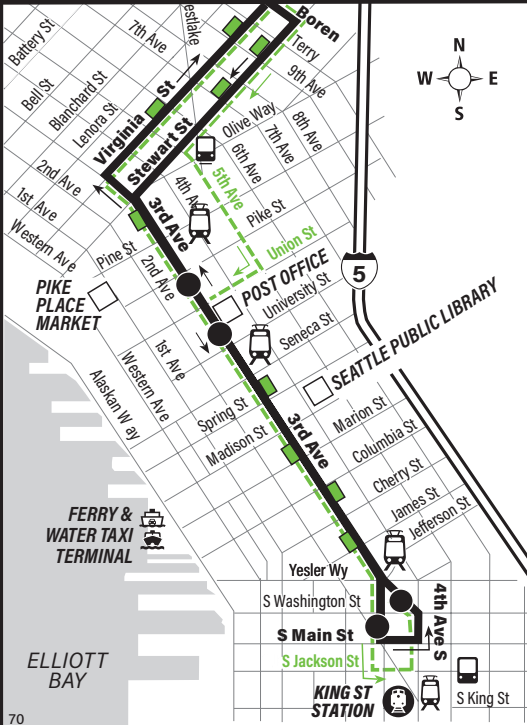

March 30 thru August 30, 2024

Del 30 de marzo al 30 de agosto de 2024

70

University District, Eastlake, Downtown Seattle

University District Transfer Points

Downtown Seattle

MAP LEGEND / LEYENDA DEL MAPA

- Makes all regular stops. *Hace todas las paradas regulares.*
- Snow route. *Ruta de nieve.*
- TIME POINT / PUNTO DE TIEMPO:** Street intersection from which departure times are shown on the schedules. *Intersección de la calle desde donde se muestran los horarios de salida.*
- TRANSFER POINT / PUNTO DE TRANSFERENCIA:** Route intersection for transferring to indicated route(s). *Intersección de ruta para la transferencia para indicar la ruta o rutas.*
- TIME POINT & TRANSFER POINT / TIEMPO Y PUNTO DE TRANSFERENCIA**
- Landmark. *El punto de referencia.*
- Downtown bus stops. *Paradas de autobús del centro.*
- 1 Line (Link) *1 Line (Link tren ligero)*
- Streetcar *Tranvía*
- Sounder/AMTRAK train *Sounder/AMTRAK tren*

University District Station Bay 3	Eastlake	South Lake Union	Downtown Seattle	
NE 45th St & University Way NE	Eastlake Ave E & Harvard Ave E	Fairview Ave N & Thomas St	3rd Ave & Union St	3rd Ave S & S Main St
Stop #1091I	Stop #914I	Stop #10225	Stop #450	Stop #515
8:48	8:55	9:05	9:15†	9:23b†
8:59	9:06	9:16	9:26†	9:32†
9:15	9:22	9:32	9:42†	9:47†
9:28	9:35	9:45	9:55†	10:00†
9:45	9:51	10:01	10:11†	10:16†
9:59	10:05	10:15	10:25†	10:30†
10:16	10:22	10:32	10:42†	10:47
10:28	10:34	10:44	10:54†	11:02b†
10:44	10:50	11:00	11:10†	11:15†
10:59	11:05	11:15	11:25†	11:30†
11:12	11:18	11:28	11:38†	11:45b†
11:30	11:36	11:46	11:55†	12:00†
12:00	12:06	12:14	12:23†	12:28†
12:30	12:36	12:44	12:53†	12:58†
1:00	1:06	1:14	1:23†	1:28†
1:28	1:34	1:42	1:51†	1:58b†
1:55	2:01	2:09	2:18†	2:23†
2:13	2:19	2:27	2:36†	2:43b†
2:48	2:54	3:02	3:11†	3:16†
3:28	3:34	3:42	3:51†	3:58b†
4:28	4:34	4:42	4:51†	4:58b†