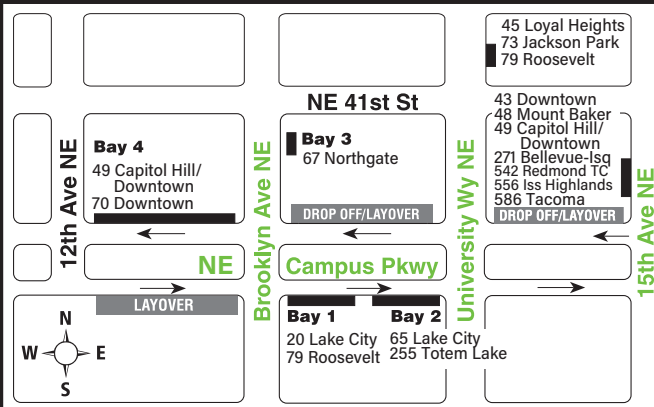

March 30 thru August 30, 2024

Del 30 de marzo al 30 de agosto de 2024

70

University District, Eastlake, Downtown Seattle

University District Transfer Points

Downtown Seattle

MAP LEGEND / LEYENDA DEL MAPA

- Makes all regular stops. *Hace todas las paradas regulares.*
- Snow route. *Ruta de nieve.*
- TIME POINT / PUNTO DE TIEMPO:** Street intersection from which departure times are shown on the schedules. *Intersección de la calle desde donde se muestran los horarios de salida.*
- TRANSFER POINT / PUNTO DE TRANSFERENCIA:** Route intersection for transferring to indicated route(s). *Intersección de ruta para la transferencia para indicar la ruta o rutas.*
- TIME POINT & TRANSFER POINT / TIEMPO Y PUNTO DE TRANSFERENCIA**
- Landmark. *El punto de referencia.*
- Downtown bus stops. *Paradas de autobús del centro.*
- 1 Line (Link) *1 Line (Link tren ligero)*
- Streetcar *Tranvía*
- Sounder/AMTRAK train *Sounder/AMTRAK tren*

University District Station Bay 3	Eastlake	South Lake Union	Downtown Seattle	
NE 45th St & University Way NE	Eastlake Ave E & Harvard Ave E	Fairview Ave N & Thomas St	3rd Ave & Union St	3rd Ave S & S Main St
Stop #1091I	Stop #914I	Stop #10225	Stop #450	Stop #515
8:48	8:55	9:05	9:15†	9:23b†
8:59	9:06	9:16	9:26†	9:32†
9:15	9:22	9:32	9:42†	9:47†
9:28	9:35	9:45	9:55†	10:00†
9:45	9:51	10:01	10:11†	10:16†
9:59	10:05	10:15	10:25†	10:30†
10:16	10:22	10:32	10:42†	10:47
10:28	10:34	10:44	10:54†	11:02b†
10:44	10:50	11:00	11:10†	11:15†
10:59	11:05	11:15	11:25†	11:30†
11:12	11:18	11:28	11:38†	11:45b†
11:30	11:36	11:46	11:55†	12:00†
12:00	12:06	12:14	12:23†	12:28†
12:30	12:36	12:44	12:53†	12:58†
1:00	1:06	1:14	1:23†	1:28†
1:28	1:34	1:42	1:51†	1:58b†
1:55	2:01	2:09	2:18†	2:23†
2:13	2:19	2:27	2:36†	2:43b†
2:48	2:54	3:02	3:11†	3:16†
3:28	3:34	3:42	3:51†	3:58b†
4:28	4:34	4:42	4:51†	4:58b†