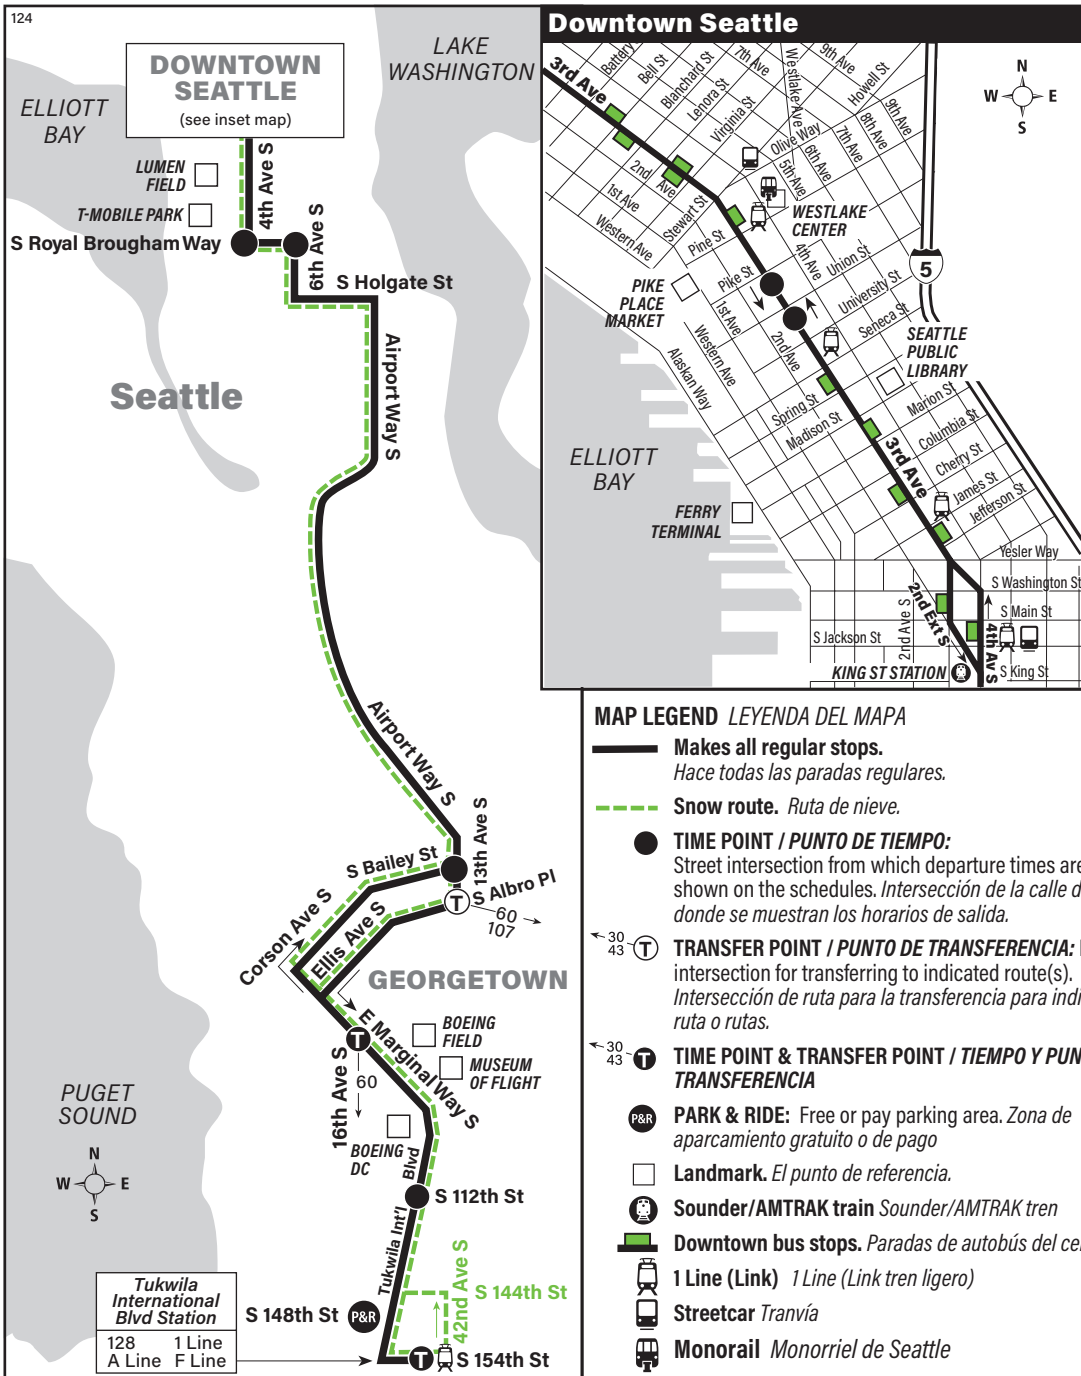

March 30 thru August 30, 2024

Del 30 de marzo al 30 de agosto de 2024

Tukwila International Blvd Station, Boeing Industrial, Georgetown, Downtown Seattle

Snow / Emergency Service

Servicio en caso de nieve o emergencia

Bold PM time
b Trip ends northbound 3rd Ave & Bell St several minutes later.
c Trip starts Sea-Tac Airport 7-10 minutes earlier.
† Estimated time.
RB Returns to Ryerson Base Garage.

Route 124 Monday thru Friday to Tukwila