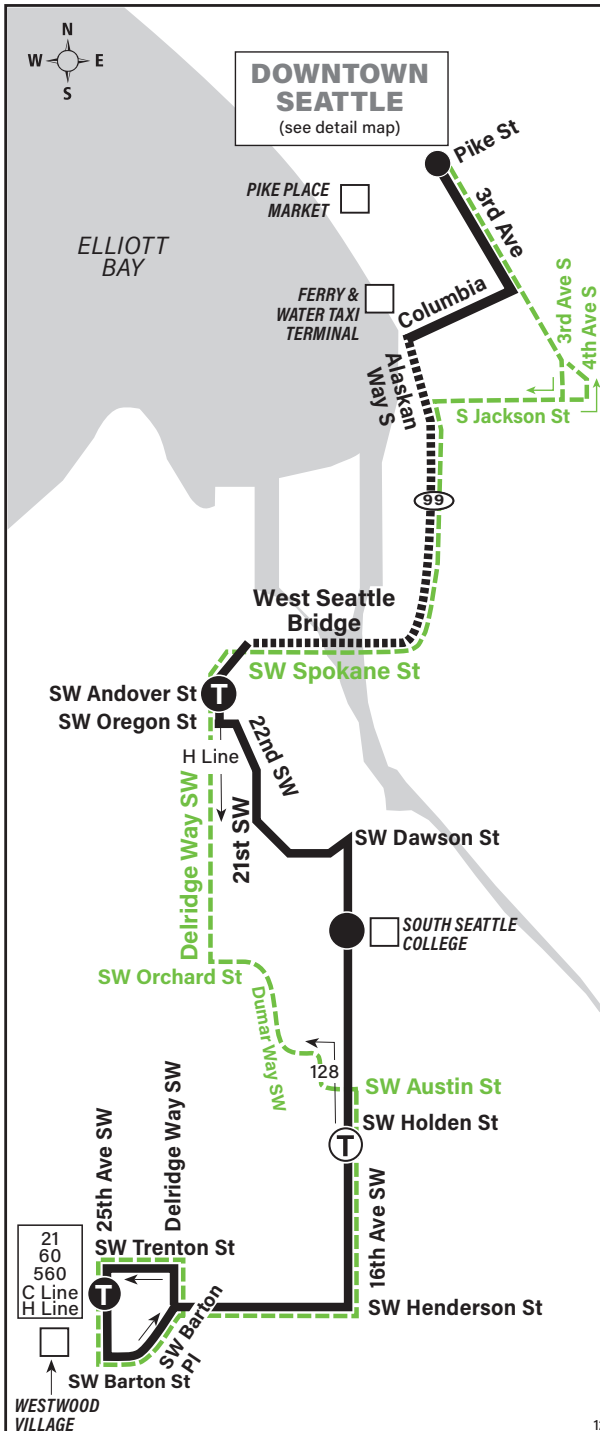

March 30 thru August 30, 2024

Del 30 de marzo al 30 de agosto de 2024

125

Westwood Village, West Seattle, South Seattle College, Downtown Seattle

This route does not operate on Sundays or holidays.

MAP LEGEND LEYENDA DEL MAPA

- Makes all regular stops. *Hace todas las paradas regulares.*
- Limited or no stops. *Limitado o sin paradas.*
- Snow route. *Ruta de nieve.*
- **TIME POINT / PUNTO DE TIEMPO:** Street intersection from which departure times are shown on the schedules. *Intersección de la calle desde donde se muestran los horarios de salida.*
- **TRANSFER POINT / PUNTO DE TRANSFERENCIA:** Route intersection for transferring to indicated route(s). *Intersección de ruta para la transferencia para indicar la ruta o rutas.*
- **TIME POINT & TRANSFER POINT / TIEMPO Y PUNTO DE TRANSFERENCIA**
- **Landmark.** *El punto de referencia.*
- **Downtown bus stops.** *Paradas de autobús del centro.*
- **1 Line (Link)** *1 Line (Link tren ligero)*
- **Sounder/AMTRAK train** *Sounder/AMTRAK tren*

Snow / Emergency Service Servicio en caso de nieve o emergencia

During most snow conditions, this bus will follow the special snow routing shown on the map. If Metro declares an emergency, the bus will not operate. Visit kingcounty.gov/metro/snow to register for **Transit Alerts** and to learn more.

En la mayoría de las condiciones de nieve, este autobús seguirá la ruta especial en caso de nieve como se indica en el mapa. Si Metro declara una emergencia, el autobús no circulará. Visite kingcounty.gov/metro/snow para registrarse y recibir las alertas de transporte público y obtener más información.