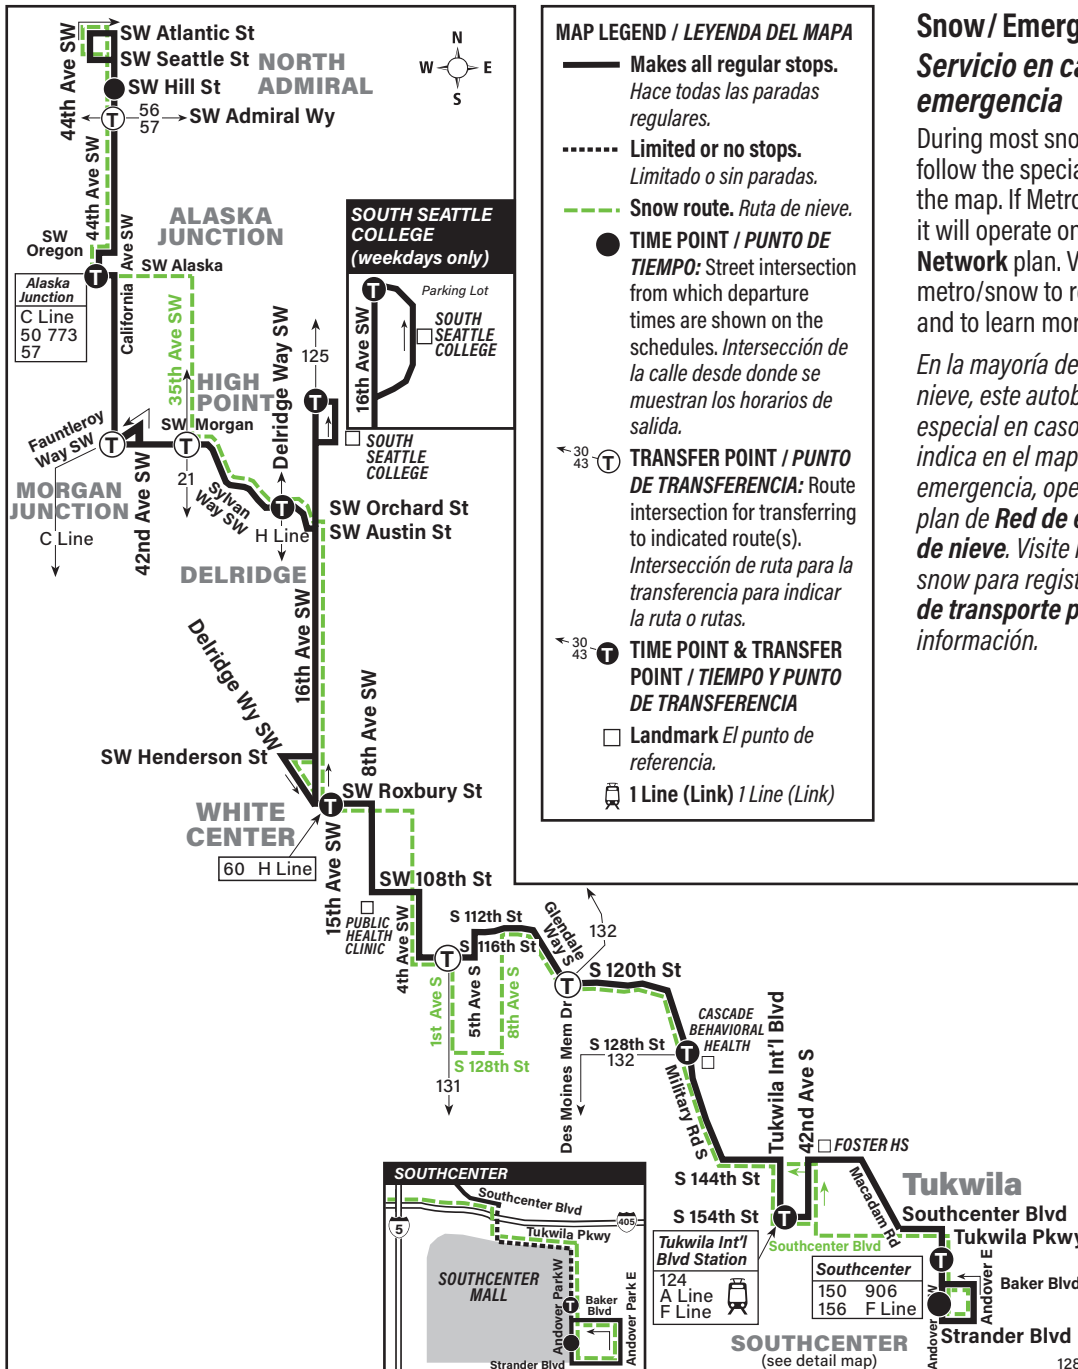

March 30 thru August 30, 2024

Del 30 de marzo al 30 de agosto de 2024

North Admiral, Alaska Junction, South Seattle College, White Center, Tukwila, Southcenter