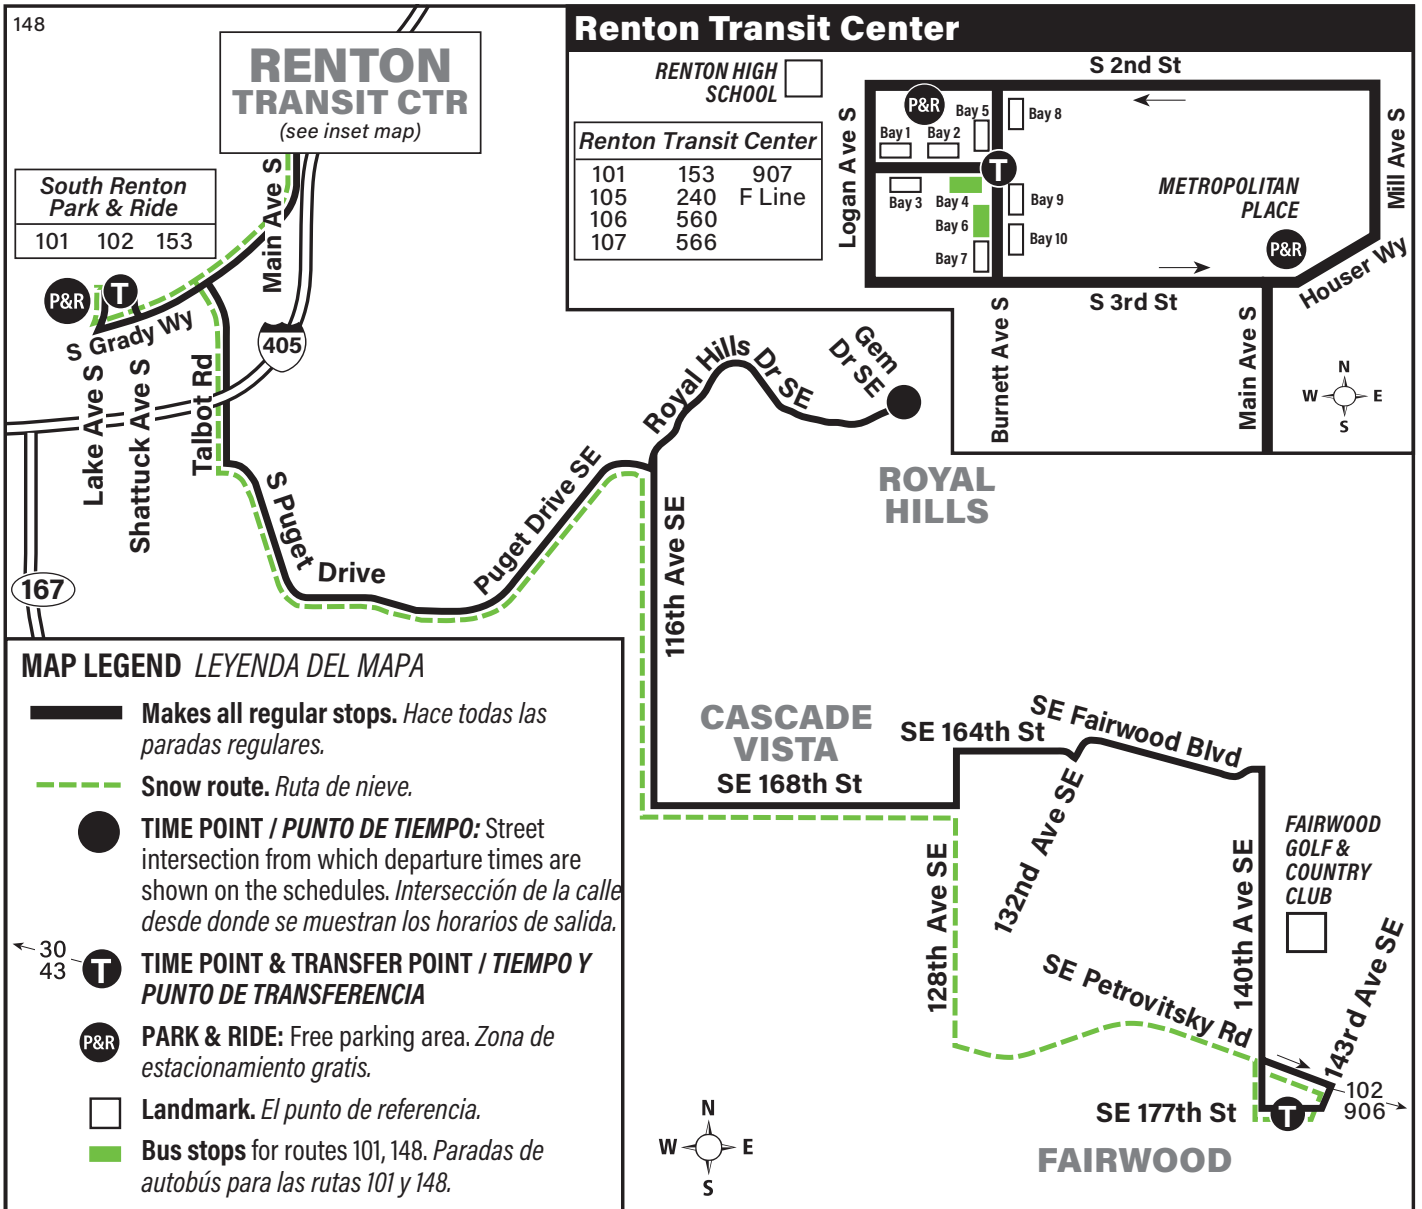

March 30 thru August 30, 2024

Del 30 de marzo al 30 de agosto de 2024

148

Fairwood, Renton

Route 148 Monday thru Friday to Renton, Downtown Seattle

Servicio de lunes a viernes a Renton, en el centro de Seattle

Fairwood	Royal Hills			Downtown Seattle		
SE 177th St & 140th Ave SE	Royal Hills Apartments	South Renton P&R Bay 2	Renton TC Bay 2	Renton TC Bay 5	4th Ave & Union St	Pike St & 9th Ave
Stop #60161	Stop #59740	Stop #55938	Stop #46477	Stop #45301	Stop #691	Stop #11130
ROUTE 148			ROUTE 101			
5:45	5:58	6:08	6:15	6:22	7:00‡	7:04‡
6:15	6:28	6:38	6:45	6:56	7:34‡	7:38‡
6:45	6:58	7:08	7:15	7:36	8:20‡	8:24‡
7:13	7:26	7:37	7:45	7:56	8:40‡	8:44‡
7:43	7:56	8:07	8:15	8:26	9:09‡	9:13‡
8:13	8:26	8:37	8:45	8:56	9:37‡	9:41‡
8:43	8:56	9:07	9:15	9:25	10:05‡	10:09‡
9:14	9:27	9:37	9:45	9:55	10:32‡	10:36‡
9:44	9:57	10:07	10:15	10:25	11:02‡	11:06‡
10:14	10:27	10:37	10:45	10:55	11:32‡	11:36‡
10:44	10:57	11:07	11:15	11:25	12:01‡	12:05‡
11:14	11:27	11:37	11:45	11:55	12:31‡	12:35‡
11:44	11:57	12:07	12:15	12:25	1:01‡	1:05‡
12:14	12:27	12:37	12:45	12:55	1:31‡	1:35‡
12:44	12:57	1:07	1:15	1:25	2:02‡	2:06‡
1:14	1:27	1:37	1:45	1:56	2:33‡	2:37‡
1:44	1:57	2:07	2:15	2:26	3:04‡	3:08‡
2:12	2:26	2:36	2:45	2:56	3:34‡	3:38‡
2:42	2:56	3:06	3:15	3:18	3:56‡	4:00‡
3:12	3:26	3:36	3:45	3:55	4:33‡	4:37‡
3:42	3:56	4:06	4:15	4:24	5:03‡	5:07‡
4:12	4:26	4:37	4:45	4:54	5:33‡	5:37‡
4:42	4:56	5:07	5:15	5:24	6:02‡	6:06‡
5:28	5:42	5:52	6:00	6:14	6:50‡	6:54‡
5:58	6:12	6:22	6:30	6:49	7:24‡	7:28‡
6:28	6:42	6:52	7:00	7:23	7:57‡	8:01‡
6:58	7:12	7:22	7:30	7:57	8:30‡	8:34‡
8:01	8:14	8:24	8:30	8:56	9:29‡	9:33‡
9:05	9:18	9:27	9:33	—	—	—
10:05	10:18	10:27	10:33	—	—	—

Bold PM time
‡ Estimated time.

Special Service Information

All trips on Route 148 continue as Route 107 to Rainier Beach upon arrival at the Renton Transit Center.