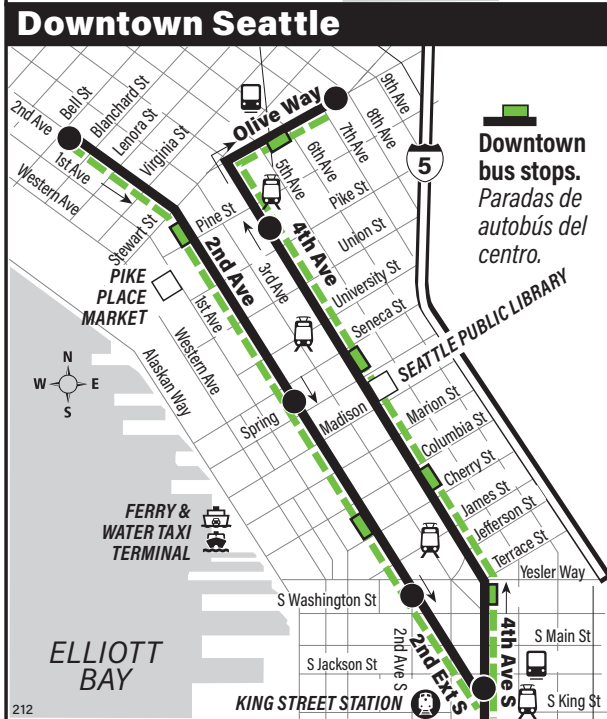

March 30 thru August 30, 2024

Del 30 de marzo al 30 de agosto de 2024

212

Eastgate P&R, Downtown Seattle

This route does not operate on weekends or holidays.

Route 212 Monday thru Friday to Downtown Seattle

Servicio de lunes a viernes al centro de Seattle

Downtown Seattle			
Eastgate P&R Bay 1	4th Ave S & S Jackson St	4th Ave & Pike St	Olive Way & 8th Ave
Stop #67014	Stop #620	Stop #700	Stop #1050
5:56	6:11†	6:17†	6:21†
6:16	6:31†	6:37†	6:41†
6:40	6:55†	7:01†	7:05†
7:07	7:22†	7:29†	7:33†
7:32	7:47†	7:54†	7:57†
7:54	8:09†	8:16†	8:19†
8:19	8:34†	8:41†	8:44†
8:40	8:55†	9:01†	9:04†
8:59	9:14†	9:19†	9:22†
9:17	9:32†	9:37†	9:40†
9:37	9:52†	9:57†	10:00†
4:14d	4:39†	4:45†	4:46b†
4:54d	5:18†	5:24†	5:25b†
5:38	6:02†	6:08†	6:09b†

Bold PM time
b Serves northbound 4th Ave & Stewart at this time.
d Serves SE 36th St between Factoria Blvd and 142nd Pl SE. Serves the I-90 on-ramp at Richards Road and Rainier Ave S & S Norman St. Does not Serve Eastgate Freeway Station.
† Estimated time.

Route 212 Monday thru Friday to Eastgate

Servicio de lunes a viernes a Eastgate

Downtown Seattle			
2nd Ave & Bell St	2nd Ave & Seneca St	2nd Ave Ext S & Yesler Way	Eastgate P&R Bay 2
Stop #250	Stop #320	Stop #375	Stop #67015
7:00f	7:03f	7:05f†	7:29†
7:29f	7:32f	7:35f†	7:59†
8:19f	8:21f	8:24f†	8:48†
3:23	3:26	3:29†	3:48†
3:51	3:55	3:58†	4:17†
4:11	4:15	4:18†	4:37†
4:40	4:44	4:47†	5:06†
5:10	5:14	5:17†	5:36†
5:39	5:43	5:46†	6:05†
6:01	6:05	6:08†	6:27†
6:21	6:24	6:27†	6:45†
6:35	6:38	6:41†	6:59†
6:55	6:58	7:01†	7:19†