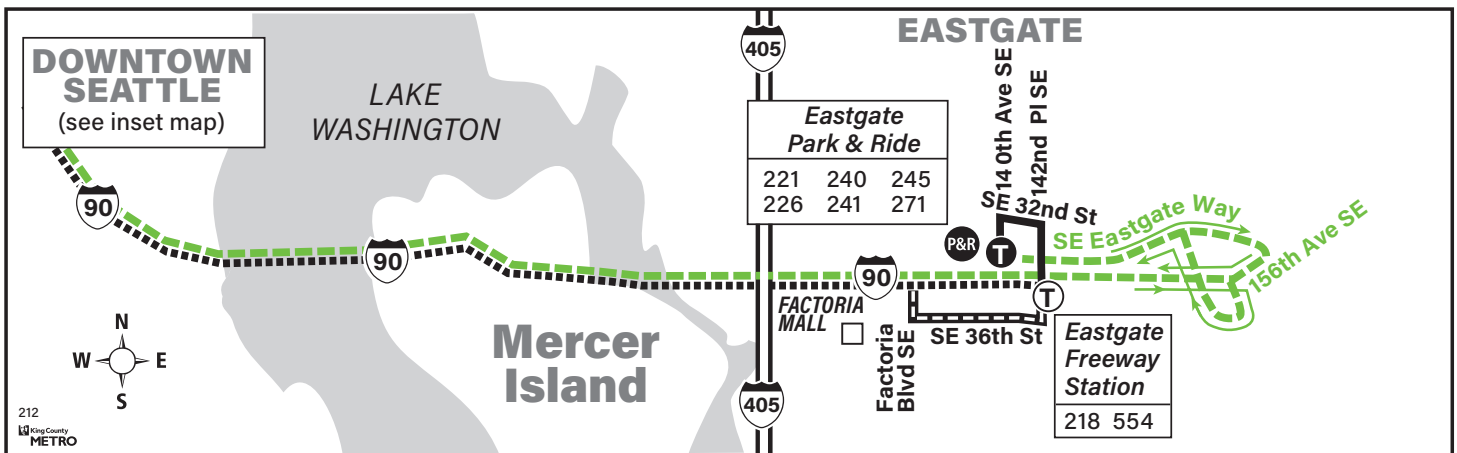

March 30 thru August 30, 2024

Del 30 de marzo al 30 de agosto de 2024

212

Eastgate P&R, Downtown Seattle

This route does not operate on weekends or holidays.

Route 212 Monday thru Friday to Downtown Seattle

Servicio de lunes a viernes al centro de Seattle

Downtown Seattle			
Eastgate P&R Bay 1	4th Ave S & S Jackson St	4th Ave & Pike St	Olive Way & 8th Ave
Stop #67014	Stop #620	Stop #700	Stop #1050
5:56	6:11†	6:17†	6:21†
6:16	6:31†	6:37†	6:41†
6:40	6:55†	7:01†	7:05†
7:07	7:22†	7:29†	7:33†
7:32	7:47†	7:54†	7:57†
7:54	8:09†	8:16†	8:19†
8:19	8:34†	8:41†	8:44†
8:40	8:55†	9:01†	9:04†
8:59	9:14†	9:19†	9:22†
9:17	9:32†	9:37†	9:40†
9:37	9:52†	9:57†	10:00†
4:14d	4:39†	4:45†	4:46b†
4:54d	5:18†	5:24†	5:25b†
5:38	6:02†	6:08†	6:09b†

Bold PM time
b Serves northbound 4th Ave & Stewart at this time.
d Serves SE 36th St between Factoria Blvd and 142nd Pl SE. Serves the I-90 on-ramp at Richards Road and Rainier Ave S & S Norman St. Does not Serve Eastgate Freeway Station.
† Estimated time.

Route 212 Monday thru Friday to Eastgate

Servicio de lunes a viernes a Eastgate

Downtown Seattle			
2nd Ave & Bell St	2nd Ave & Seneca St	2nd Ave Ext S & Yesler Way	Eastgate P&R Bay 2
Stop #250	Stop #320	Stop #375	Stop #67015
7:00f	7:03f	7:05f†	7:29†
7:29f	7:32f	7:35f†	7:59†
8:19f	8:21f	8:24f†	8:48†
3:23	3:26	3:29†	3:48†
3:51	3:55	3:58†	4:17†
4:11	4:15	4:18†	4:37†
4:40	4:44	4:47†	5:06†
5:10	5:14	5:17†	5:36†
5:39	5:43	5:46†	6:05†
6:01	6:05	6:08†	6:27†
6:21	6:24	6:27†	6:45†
6:35	6:38	6:41†	6:59†
6:55	6:58	7:01†	7:19†