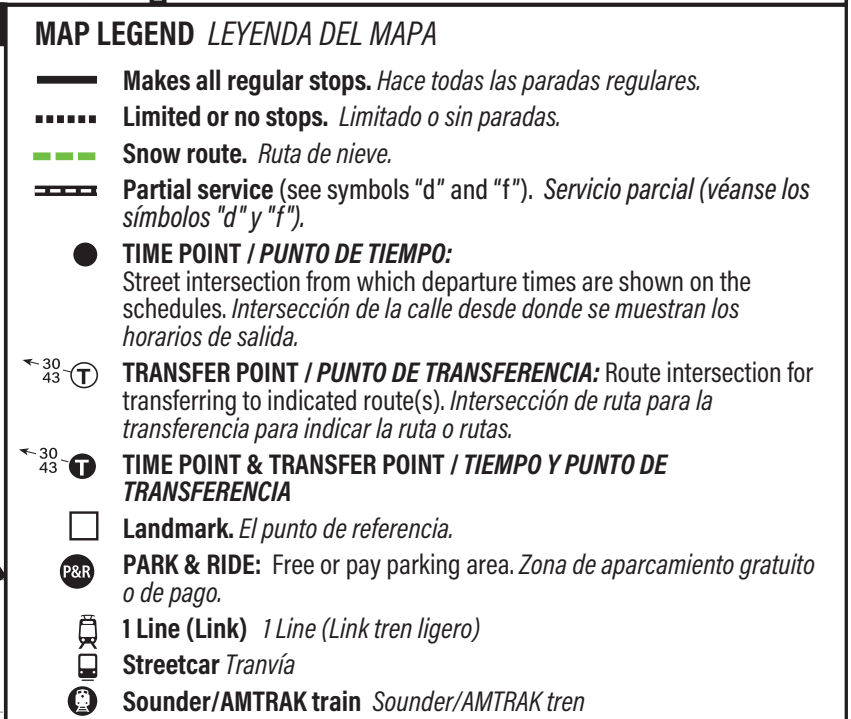

March 30 thru August 30, 2024

Del 30 de marzo al 30 de agosto de 2024

212

Eastgate P&R, Downtown Seattle

This route does not operate on weekends or holidays.

Route 212 Monday thru Friday to Downtown Seattle

Servicio de lunes a viernes al centro de Seattle

Downtown Seattle			
Eastgate P&R Bay 1	4th Ave S & S Jackson St	4th Ave & Pike St	Olive Way & 8th Ave
Stop #67014	Stop #620	Stop #700	Stop #1050
5:56	6:11†	6:17†	6:21†
6:16	6:31†	6:37†	6:41†
6:40	6:55†	7:01†	7:05†
7:07	7:22†	7:29†	7:33†
7:32	7:47†	7:54†	7:57†
7:54	8:09†	8:16†	8:19†
8:19	8:34†	8:41†	8:44†
8:40	8:55†	9:01†	9:04†
8:59	9:14†	9:19†	9:22†
9:17	9:32†	9:37†	9:40†
9:37	9:52†	9:57†	10:00†
4:14d	4:39†	4:45†	4:46b†
4:54d	5:18†	5:24†	5:25b†
5:38	6:02†	6:08†	6:09b†

Bold PM time
b Serves northbound 4th Ave & Stewart at this time.
d Serves SE 36th St between Factoria Blvd and 142nd Pl SE. Serves the I-90 on-ramp at Richards Road and Rainier Ave S & S Norman St. Does not Serve Eastgate Freeway Station.
† Estimated time.

Route 212 Monday thru Friday to Eastgate

Servicio de lunes a viernes a Eastgate

Downtown Seattle			
2nd Ave & Bell St	2nd Ave & Seneca St	2nd Ave Ext S & Yesler Way	Eastgate P&R Bay 2
Stop #250	Stop #320	Stop #375	Stop #67015
7:00f	7:03f	7:05f†	7:29†
7:29f	7:32f	7:35f†	7:59†
8:19f	8:21f	8:24f†	8:48†
3:23	3:26	3:29†	3:48†
3:51	3:55	3:58†	4:17†
4:11	4:15	4:18†	4:37†
4:40	4:44	4:47†	5:06†
5:10	5:14	5:17†	5:36†
5:39	5:43	5:46†	6:05†
6:01	6:05	6:08†	6:27†
6:21	6:24	6:27†	6:45†
6:35	6:38	6:41†	6:59†
6:55	6:58	7:01†	7:19†