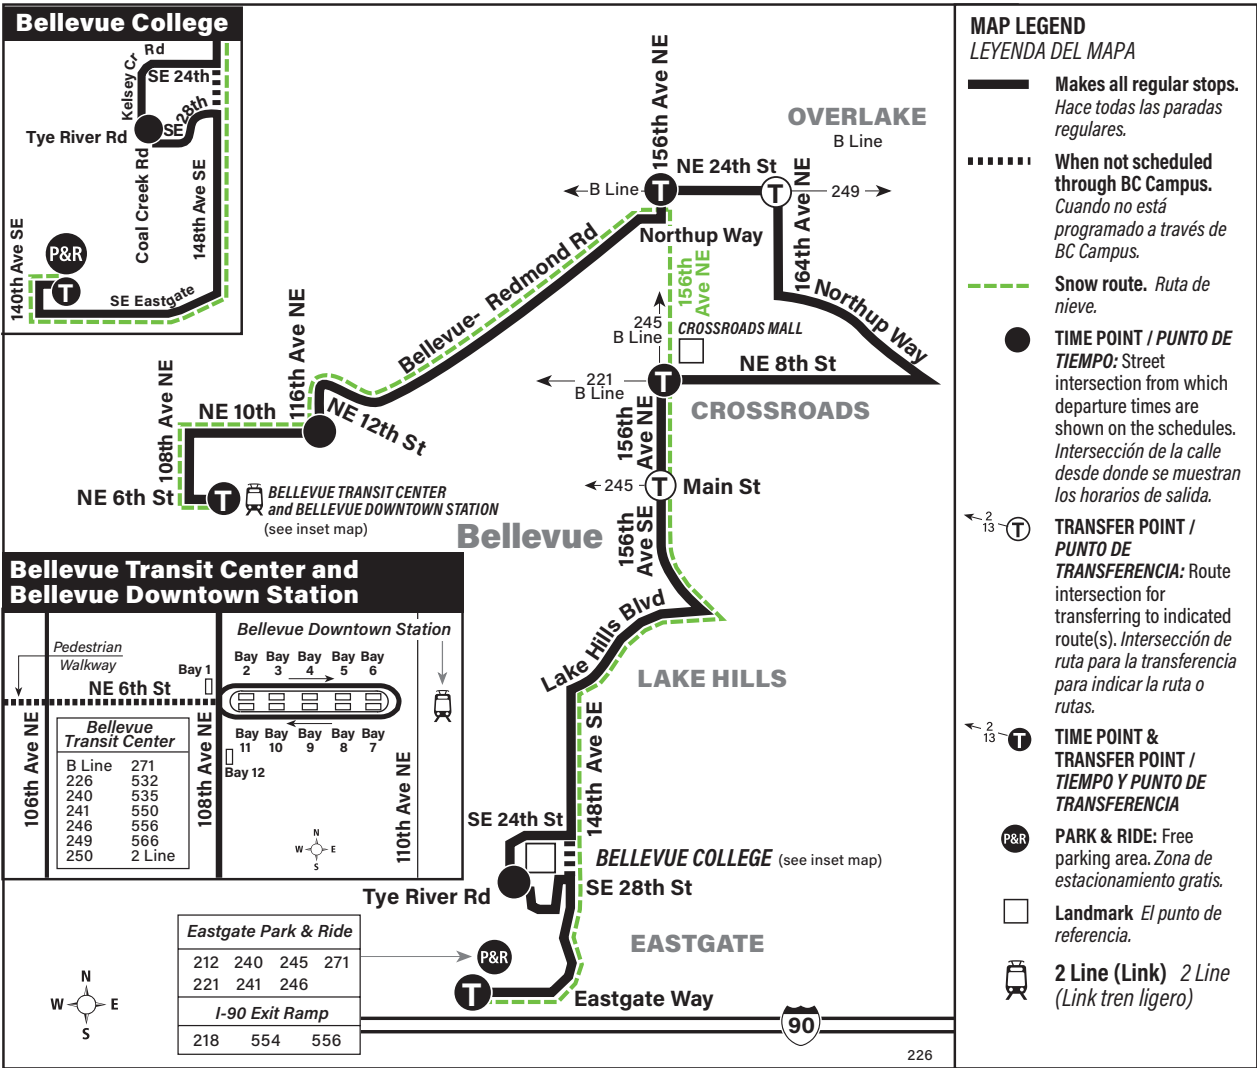

March 30 thru August 30, 2024

Del 30 de marzo al 30 de agosto de 2024

226

Bellevue, Overlake, Crossroads, Lake Hills, Bellevue College, Eastgate P&R

Snow/ Emergency Service

Servicio en caso de nieve o emergencia

During most snow conditions, this bus will follow the special snow routing shown on the map. If Metro declares an emergency, the bus will not operate. Visit kingcounty.gov/metro/snow to register for **Transit Alerts** and to learn more.

Special Service Information

Saturday, Sunday, plus early morning and late-night weekday trips do not enter Bellevue College campus. Service remains on 148th Ave SE.

Route 226 Monday thru Friday to Crossroads, Bellevue

Servicio de lunes a viernes a Crossroads, Bellevue

		Crossroads			
Eastgate P&R Bay 1	Bellevue College	156th Ave NE & NE 8th St	156th Ave NE & NE 24th St	NE 10th St & NE 116th Ave NE	Bellevue TC Bay 1
Stop #67014	Stop #72984	Stop #68740	Stop #68390	Stop #69028	Stop #85630
5:12	—	5:21	5:31	5:41	5:45
5:42	—	5:51	6:01	6:11	6:15
6:06	6:11	6:20	6:29	6:40	6:45
6:31	6:36	6:45	6:55	7:07	7:14
6:59	7:04	7:14	7:25	7:38	7:45
7:26	7:31	7:42	7:54	8:08	8:15
7:57	8:02	8:14	8:27	8:42	8:49
8:26	8:31	8:43	8:56	9:11	9:18
8:55	9:00	9:11	9:22	9:36	9:43
9:20	9:25	9:36	9:47	10:01	10:08
9:48	9:53	10:03	10:14	10:28	10:35
10:20	10:25	10:35	10:46	11:00	11:07
10:54	10:59	11:09	11:19	11:33	11:40
11:24	11:29	11:39	11:49	12:04	12:11
11:56	12:01	12:11	12:21	12:36	12:43
12:29	12:34	12:44	12:54	1:08	1:15
1:00	1:05	1:16	1:26	1:40	1:47
1:29	1:34	1:45	1:55	2:09	2:17
1:58	2:03	2:15	2:26	2:40	2:48
2:30	2:35	2:47	2:58	3:12	3:20
2:59	3:04	3:16	3:28	3:44	3:53
3:24	3:29	3:41	3:53	4:09	4:18
3:52	3:57	4:09	4:21	4:37	4:46
4:20	4:26	4:38	4:50	5:06	5:15
4:52	4:58	5:10	5:22	5:38	5:47
5:19	5:26	5:38	5:50	6:06	6:15
5:52	5:59	6:11	6:23	6:37	6:45
6:34	6:40	6:51	7:01	7:13	7:20
7:03	7:08	7:17	7:27	7:38	7:45
7:50	7:55	8:03	8:13	8:24	8:30
8:50	8:55	9:03	9:13	9:24	9:30
9:50	9:55	10:03	10:13	10:24	10:30
10:53	10:58	11:06	11:14	11:24	11:28