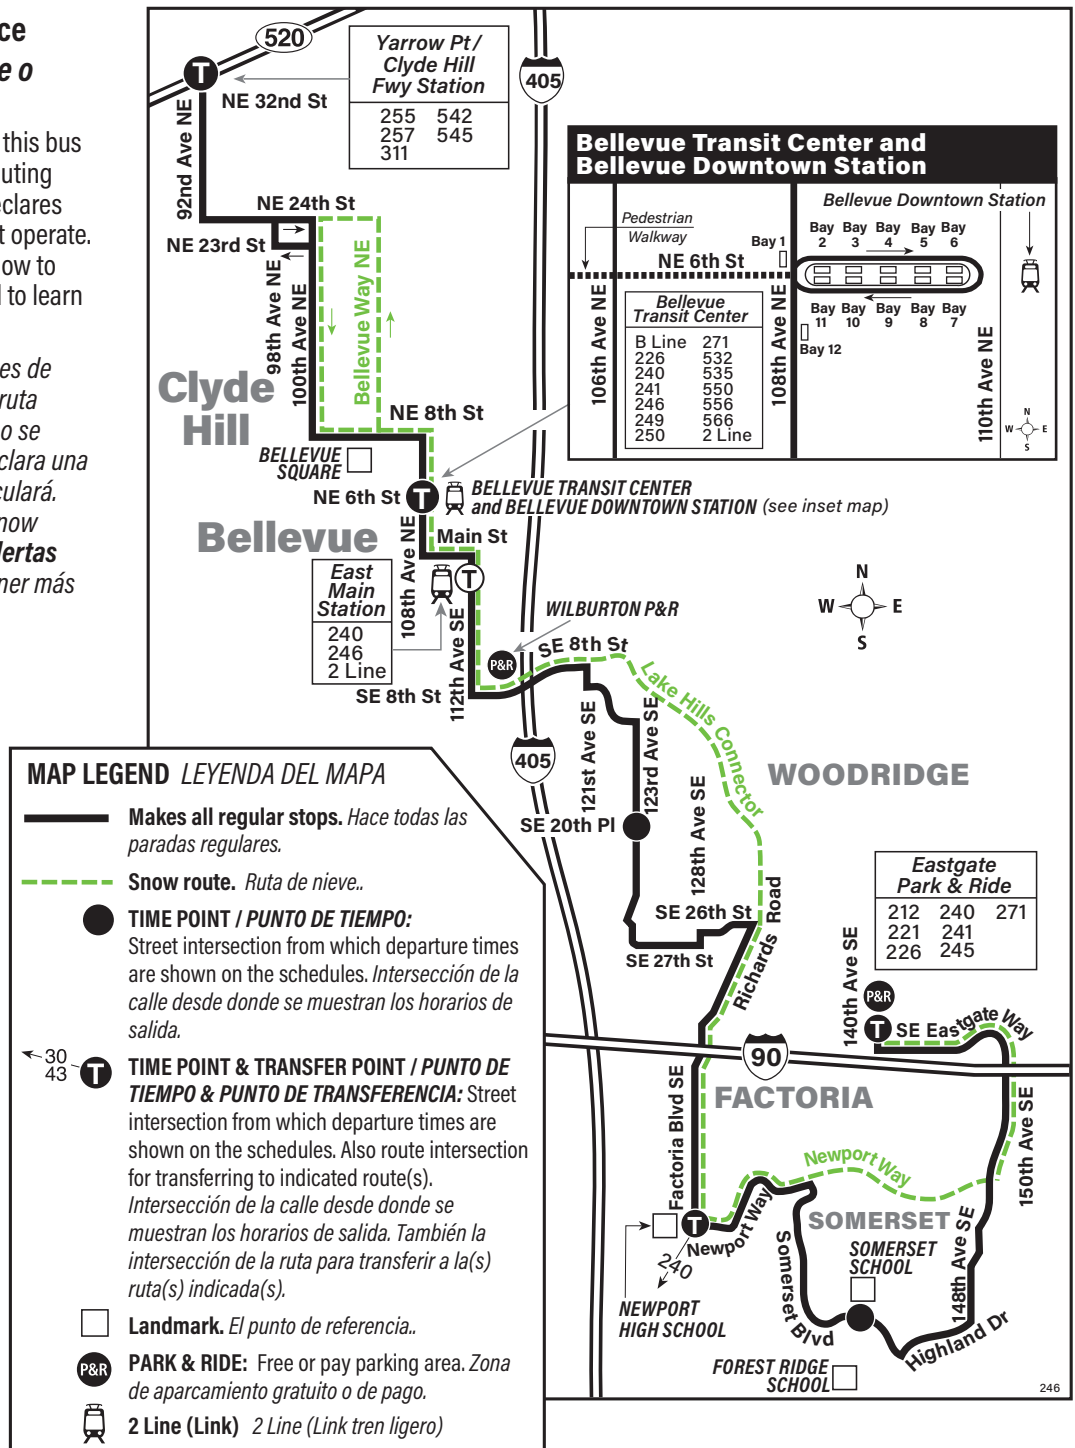

Clyde Hill, Bellevue, Woodridge, Factoria, Somerset, Eastgate P&R

This route does not operate on weekends or holidays.

March 30 thru August 30, 2024

Del 30 de marzo al 30 de agosto de 2024

Snow/ Emergency Service Servicio en caso de nieve o emergencia

Route 246 Monday thru Friday to Bellevue, Clyde Hill

Servicio de lunes a viernes a Bellevue, Clyde Hill

	Factoria	Woodridge		Clyde Hill/ Yarrow Pt Station		
Eastgate P&R Bay 1	Somerset School	Factoria Blvd SE & SE Newport Way	123rd Ave SE & SE 20th Pl	Bellevue TC Bay 12	92nd Ave NE & Yarrow Pt Sta	Bellevue TC Bay 1
Stop #67014	Stop #72881	Stop #80380	Stop #99751	Stop #68007	Stop #65940	Stop #85630
5:13	5:19	5:24	5:31	5:40	5:49‡	5:58‡
6:09	6:16	6:22	6:31	6:42	6:53‡	7:04‡
6:58	7:05	7:11	7:20	7:31	7:42‡	7:53‡
8:05	8:12	8:19	8:29	8:40	8:53‡	9:04‡
9:07	9:14	9:19	9:28	9:38	9:49‡	10:00‡
10:11	10:18	10:23	10:32	10:42	10:53‡	11:04‡
11:11	11:18	11:23	11:32	11:42	11:53‡	12:04‡
12:10	12:17	12:22	12:32	12:42	12:53‡	1:06‡
1:06	1:13	1:18	1:28	1:38	1:49‡	2:02‡
2:09	2:16	2:21	2:31	2:41	2:52‡	3:05‡
3:07	3:14	3:19	3:29	3:41	3:52‡	4:05‡
4:20	4:27	4:32	4:42	4:54	5:05‡	5:18‡
5:20	5:27	5:32	5:42	5:54	6:05‡	6:18‡
6:35	6:42	6:47	6:56	7:08	7:19‡	7:32‡

Bold PM time
‡ Estimated time.

Route 246 Monday thru Friday to Somerset, Eastgate P&R

Servicio de lunes a viernes a Somerset, Eastgate Park & Ride

	Woodridge	Factoria		
Bellevue TC Bay 1	123rd Ave SE & SE 20th Pl	Factoria Blvd SE & SE Newport Way	Somerset School	Eastgate P&R Bay 2
Stop #85630	Stop #99750	Stop #64845	Stop #72882	Stop #67015
6:11	6:19	6:27	6:32	6:38
7:11	7:20	7:29	7:35	7:44
8:08	8:17	8:26	8:32	8:41
9:17	9:26	9:35	9:41	9:50
10:14	10:23	10:32	10:38	10:47
11:18	11:27	11:36	11:42	11:51
12:17	12:26	12:35	12:41	12:50
1:20	1:29	1:38	1:44	1:53
2:16	2:25	2:34	2:40	2:49
3:21	3:31	3:45	3:52	4:01
4:21	4:31	4:43	4:49	4:58
5:35	5:44	5:56	6:02	6:11
6:38	6:47	6:56	7:01	7:09
7:45	7:53	8:02	8:07	8:15