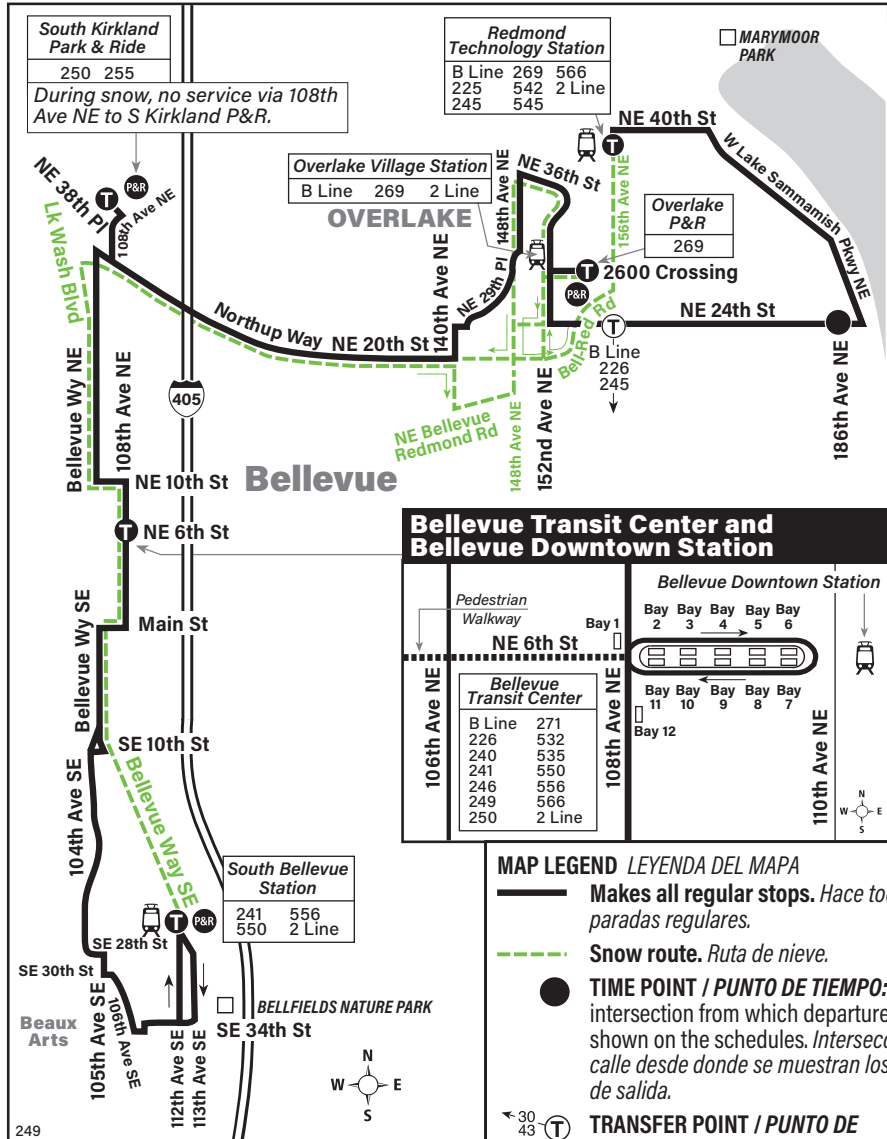

March 30 thru August 30, 2024

Del 30 de marzo al 30 de agosto de 2024

249

Redmond Technology Station , Overlake, South Kirkland, Bellevue, Beaux Arts, South Bellevue Station

Snow/ Emergency Service Servicio en caso de nieve o emergencia

- Memorial Day
May 27
Día de los Caídos
27 de mayo
- Independence Day
July 4
Día de la independencia
4 de julio

Route 249 Monday thru Friday to Bellevue

Servicio de lunes a viernes a Bellevue

| Redmond Technology Station Bay 4 | NE 24th St & 186th Ave NE | Overlake P&R | South Kirkland P&R | Bellevue TC Bay 1 | South Bellevue Station Bay 3 |
|----------------------------------|---------------------------|--------------|--------------------|-------------------|------------------------------|
| Stop #71345 | Stop #71210 | Stop #71328 | Stop #74450 | Stop #85630 | Stop #84292 |
| 6:13 | 6:19 | 6:27 | 6:43 | 6:54 | 7:10 |
| 6:53 | 6:59 | 7:07 | 7:26 | 7:40 | 7:56 |
| 7:37 | 7:44 | 7:53 | 8:14 | 8:28 | 8:44 |
| 8:17 | 8:24 | 8:35 | 8:56 | 9:09 | 9:25 |
| 8:52 | 8:58 | 9:09 | 9:30 | 9:43 | 9:59 |
| 9:49 | 9:55 | 10:05 | 10:26 | 10:38 | 10:54 |
| 10:47 | 10:53 | 11:03 | 11:23 | 11:35 | 11:49 |
| 11:43 | 11:49 | 11:59 | 12:19 | 12:33 | 12:47 |
| 12:37 | 12:44 | 12:54 | 1:14 | 1:28 | 1:42 |
| 1:33 | 1:40 | 1:50 | 2:10 | 2:24 | 2:38 |
| 2:28 | 2:35 | 2:45 | 3:05 | 3:19 | 3:35 |
| 3:24 | 3:31 | 3:41 | 4:03 | 4:17 | 4:33 |
| 4:24 | 4:31 | 4:41 | 5:03 | 5:17 | 5:33 |
| 5:18 | 5:25 | 5:35 | 5:57 | 6:11 | 6:27 |
| 5:50 | 5:57 | 6:07 | 6:28 | 6:40 | 6:56 |
| 6:25 | 6:32 | 6:41 | 6:58 | 7:10 | 7:24 |
| 7:05 | 7:12 | 7:20 | 7:36 | 7:48 | 8:02 |