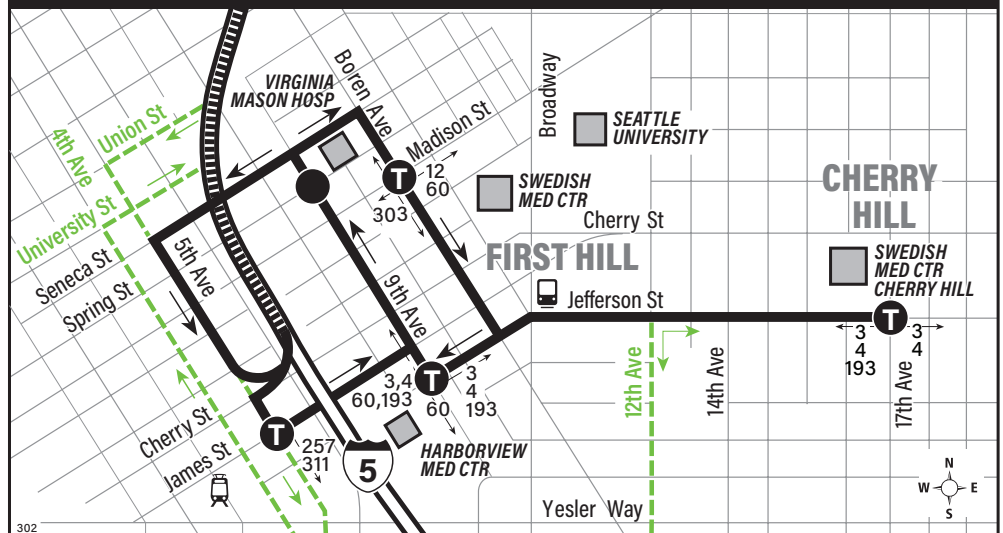

March 30 thru August 30, 2024

Del 30 de marzo al 30 de agosto de 2024

302, 303

Richmond Beach, Aurora Village Transit Center, Northgate Station, First Hill, Cherry Hill

This route does not operate on weekends or holidays.

Limited Stop Information

Routes 302 and 303 make no stops between Aurora Village Transit Center and E Jefferson St & 17th Ave EXCEPT at the following locations:

To First Hill

- Meridian Ave N & N 198th St
- Meridian Ave N & N 190th St
- Meridian Ave N & N 185th St
- Meridian Ave N & N 180th St
- N 175th St & Meridian Ave N
- Northgate Station
- James St & 5th Ave
- 9th Ave & James St
- 9th Ave & Columbia St
- 9th Ave & Spring St
- Seneca St & 9th Ave
- Boren Ave & Madison St
- Boren Ave & Columbia St
- E Jefferson St & Broadway
- E Jefferson St & 12th Ave

To Aurora Village Transit Center

- E Jefferson St & 12th Ave
- Jefferson St & Broadway
- Jefferson St & 9th Ave
- 9th Ave & James St
- 9th Ave & Columbia St
- 9th Ave & Spring St
- 5th Ave & Spring St
- Northgate Station
- Meridian Ave N & N 175th St
- Meridian Ave N & N 180th St
- Meridian Ave N & N 185th St
- Meridian Ave N & N 190th St
- Meridian Ave N & N 198th St

Midtown, First Hill

Route 302, 303 Monday thru Friday to First Hill

Servicio de lunes a viernes a First Hill

	Richmond Beach		Meridian Park	Northgate	Downtown Seattle	First Hill	Cherry Hill
	Richmond Beach Dr NW & NW 195th Pl	Aurora Village TC Bay 3	N 175th St & Meridian Ave N	Northgate Station Bay 3	5th Ave & James St	Boren Ave & Madison St	E Jefferson St & 17th Ave
Route	Stop #74785	Stop #16103	Stop #75756	Stop #35319	Stop #1570	Stop #11085	Stop #12980
303	—	5:30	5:36	5:45	5:57‡	6:07‡	6:13‡
302	5:33	5:45	5:51	6:00	6:12‡	6:21‡	6:28‡
303	—	6:00	6:06	6:15	6:27‡	6:37‡	6:43‡
302	6:02	6:14	6:20	6:29	6:41‡	6:50‡	6:57‡
303	—	6:30	6:36	6:46	7:00‡	7:10‡	7:16‡
302	6:31	6:44	6:50	7:01	7:14‡	7:23‡	7:30‡
303	—	7:00	7:07	7:18	7:33‡	7:43‡	7:50‡
302	7:16	7:30	7:38	7:50	8:05‡	8:15‡	8:22‡
303	—	8:00	8:07	8:19	8:33‡	8:42‡	8:49‡