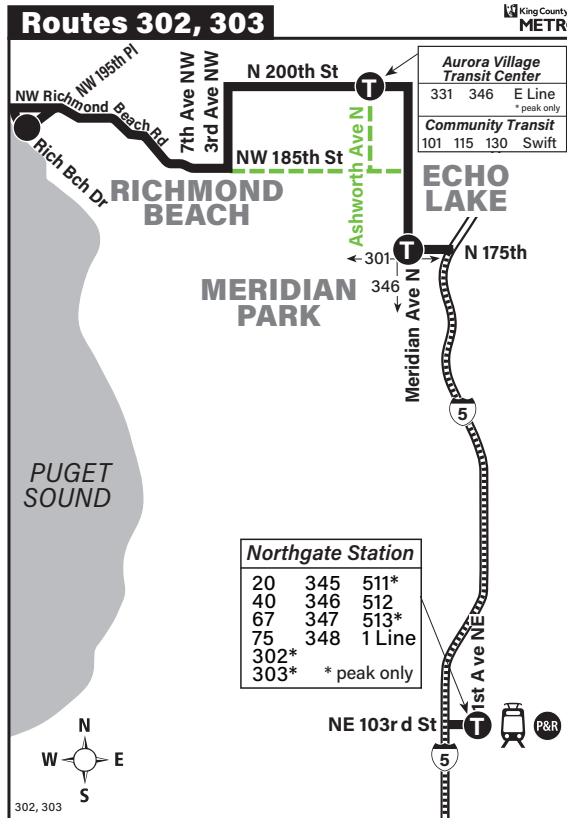

March 30 thru August 30, 2024

Del 30 de marzo al 30 de agosto de 2024

302, 303

Richmond Beach, Aurora Village Transit Center, Northgate Station, First Hill, Cherry Hill

This route does not operate on weekends or holidays.

Limited Stop Information

Routes 302 and 303 make no stops between Aurora Village Transit Center and E Jefferson St & 17th Ave EXCEPT at the following locations:

To First Hill

- Meridian Ave N & N 198th St
- Meridian Ave N & N 190th St
- Meridian Ave N & N 185th St
- Meridian Ave N & N 180th St
- N 175th St & Meridian Ave N
- Northgate Station
- James St & 5th Ave
- 9th Ave & James St
- 9th Ave & Columbia St
- 9th Ave & Spring St
- Seneca St & 9th Ave
- Boren Ave & Madison St
- Boren Ave & Columbia St
- E Jefferson St & Broadway
- E Jefferson St & 12th Ave

To Aurora Village Transit Center

- E Jefferson St & 12th Ave
- Jefferson St & Broadway
- Jefferson St & 9th Ave
- 9th Ave & James St
- 9th Ave & Columbia St
- 9th Ave & Spring St
- 5th Ave & Spring St
- Northgate Station
- Meridian Ave N & N 175th St
- Meridian Ave N & N 180th St
- Meridian Ave N & N 185th St
- Meridian Ave N & N 190th St
- Meridian Ave N & N 198th St

Midtown, First Hill

Route 302, 303 Monday thru Friday to First Hill

Servicio de lunes a viernes a First Hill

	Richmond Beach		Meridian Park	Northgate	Downtown Seattle	First Hill	Cherry Hill
	Richmond Beach Dr NW & NW 195th Pl	Aurora Village TC Bay 3	N 175th St & Meridian Ave N	Northgate Station Bay 3	5th Ave & James St	Boren Ave & Madison St	E Jefferson St & 17th Ave
Route	Stop #74785	Stop #16103	Stop #75756	Stop #35319	Stop #1570	Stop #11085	Stop #12980
303	—	5:30	5:36	5:45	5:57‡	6:07‡	6:13‡
302	5:33	5:45	5:51	6:00	6:12‡	6:21‡	6:28‡
303	—	6:00	6:06	6:15	6:27‡	6:37‡	6:43‡
302	6:02	6:14	6:20	6:29	6:41‡	6:50‡	6:57‡
303	—	6:30	6:36	6:46	7:00‡	7:10‡	7:16‡
302	6:31	6:44	6:50	7:01	7:14‡	7:23‡	7:30‡
303	—	7:00	7:07	7:18	7:33‡	7:43‡	7:50‡
302	7:16	7:30	7:38	7:50	8:05‡	8:15‡	8:22‡
303	—	8:00	8:07	8:19	8:33‡	8:42‡	8:49‡