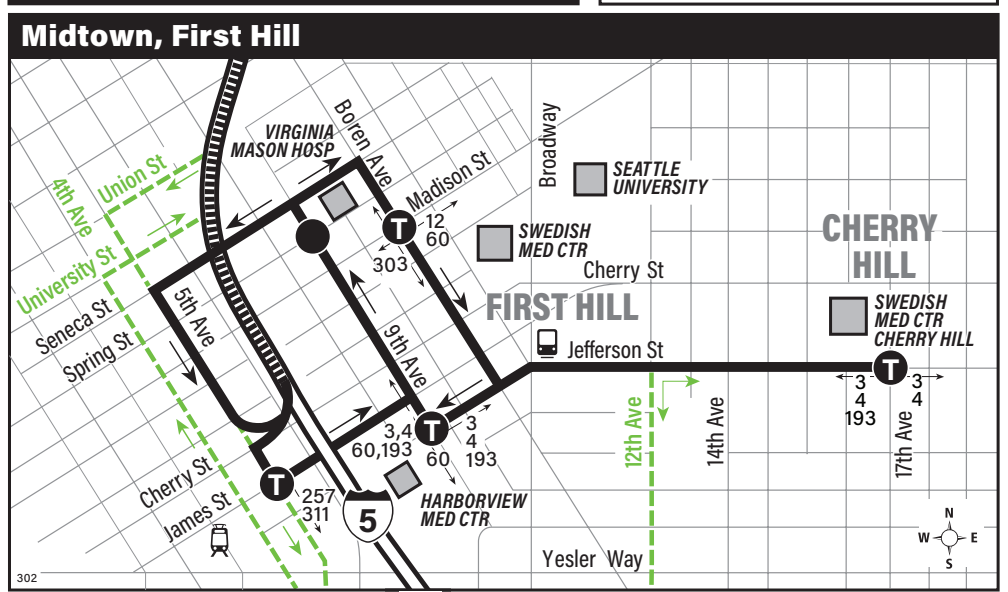

# 302, 303

Richmond Beach, Aurora Village Transit Center, Northgate Station, First Hill, Cherry Hill

This route does not operate on weekends or holidays.

### To First Hill

- Meridian Ave N & N 198th St
- Meridian Ave N & N 190th St
- Meridian Ave N & N 185th St
- Meridian Ave N & N 180th St
- N 175th St & Meridian Ave N
- Northgate Station
- James St & 5th Ave
- 9th Ave & James St
- 9th Ave & Columbia St
- 9th Ave & Spring St
- Seneca St & 9th Ave
- Boren Ave & Madison St
- Boren Ave & Columbia St
- E Jefferson St & Broadway
- E Jefferson St & 12th Ave

### To Aurora Village Transit Center

- E Jefferson St & 12th Ave
- Jefferson St & Broadway
- Jefferson St & 9th Ave
- 9th Ave & James St
- 9th Ave & Columbia St
- 9th Ave & Spring St
- 5th Ave & Spring St
- Northgate Station
- Meridian Ave N & N 175th St
- Meridian Ave N & N 180th St
- Meridian Ave N & N 185th St
- Meridian Ave N & N 190th St
- Meridian Ave N & N 198th St

## Route 302, 303 Monday thru Friday to First Hill

Servicio de lunes a viernes a First Hill

	Richmond Beach	Aurora	Meridian Park	Northgate	Downtown Seattle	First Hill	Cherry Hill
	Richmond Beach Dr NW & NW 195th Pl	Village TC Bay 3	N 175th St & Meridian Ave N	Northgate Station Bay 3	5th Ave & James St	Boren Ave & Madison St	E Jefferson St & 17th Ave
Route	Stop #74785	Stop #16103	Stop #75756	Stop #35319	Stop #1570	Stop #11085	Stop #12980
303	—	5:30	5:36	5:45	5:57‡	6:07‡	6:13‡
302	5:33	5:45	5:51	6:00	6:12‡	6:21‡	6:28‡
303	—	6:00	6:06	6:15	6:27‡	6:37‡	6:43‡
302	6:02	6:14	6:20	6:29	6:41‡	6:50‡	6:57‡
303	—	6:30	6:36	6:46	7:00‡	7:10‡	7:16‡
302	6:31	6:44	6:50	7:01	7:14‡	7:23‡	7:30‡
303	—	7:00	7:07	7:18	7:33‡	7:43‡	7:50‡
302	7:16	7:30	7:38	7:50	8:05‡	8:15‡	8:22‡
303	—	8:00	8:07	8:19	8:33‡	8:42‡	8:49‡