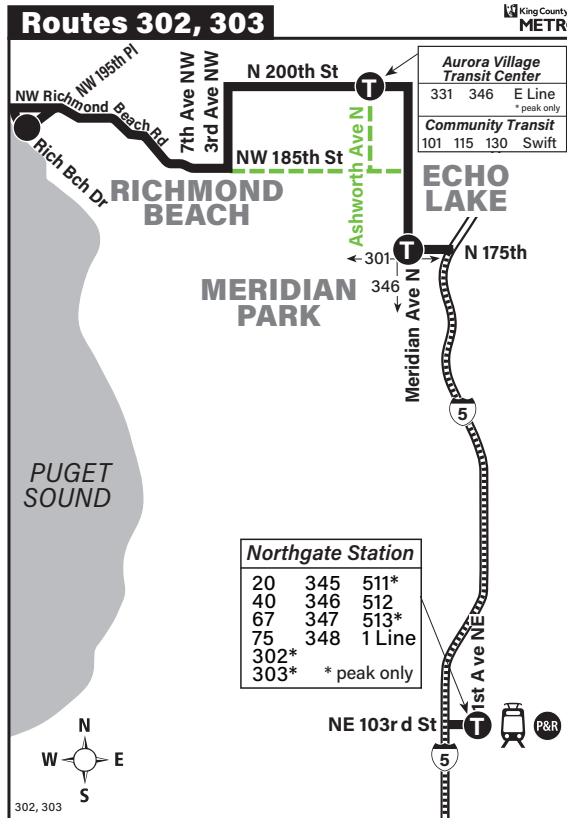

# 302, 303

Richmond Beach, Aurora Village Transit Center, Northgate Station, First Hill, Cherry Hill

This route does not operate on weekends or holidays.

## Limited Stop Information

Routes 302 and 303 make no stops between Aurora Village Transit Center and E Jefferson St & 17th Ave EXCEPT at the following locations:

### To First Hill

- Meridian Ave N & N 198th St
- Meridian Ave N & N 190th St
- Meridian Ave N & N 185th St
- Meridian Ave N & N 180th St
- N 175th St & Meridian Ave N
- Northgate Station
- James St & 5th Ave
- 9th Ave & James St
- 9th Ave & Columbia St
- 9th Ave & Spring St
- Seneca St & 9th Ave
- Boren Ave & Madison St
- Boren Ave & Columbia St
- E Jefferson St & Broadway
- E Jefferson St & 12th Ave

### To Aurora Village Transit Center

- E Jefferson St & 12th Ave
- Jefferson St & Broadway
- Jefferson St & 9th Ave
- 9th Ave & James St
- 9th Ave & Columbia St
- 9th Ave & Spring St
- 5th Ave & Spring St
- Northgate Station
- Meridian Ave N & N 175th St
- Meridian Ave N & N 180th St
- Meridian Ave N & N 185th St
- Meridian Ave N & N 190th St
- Meridian Ave N & N 198th St