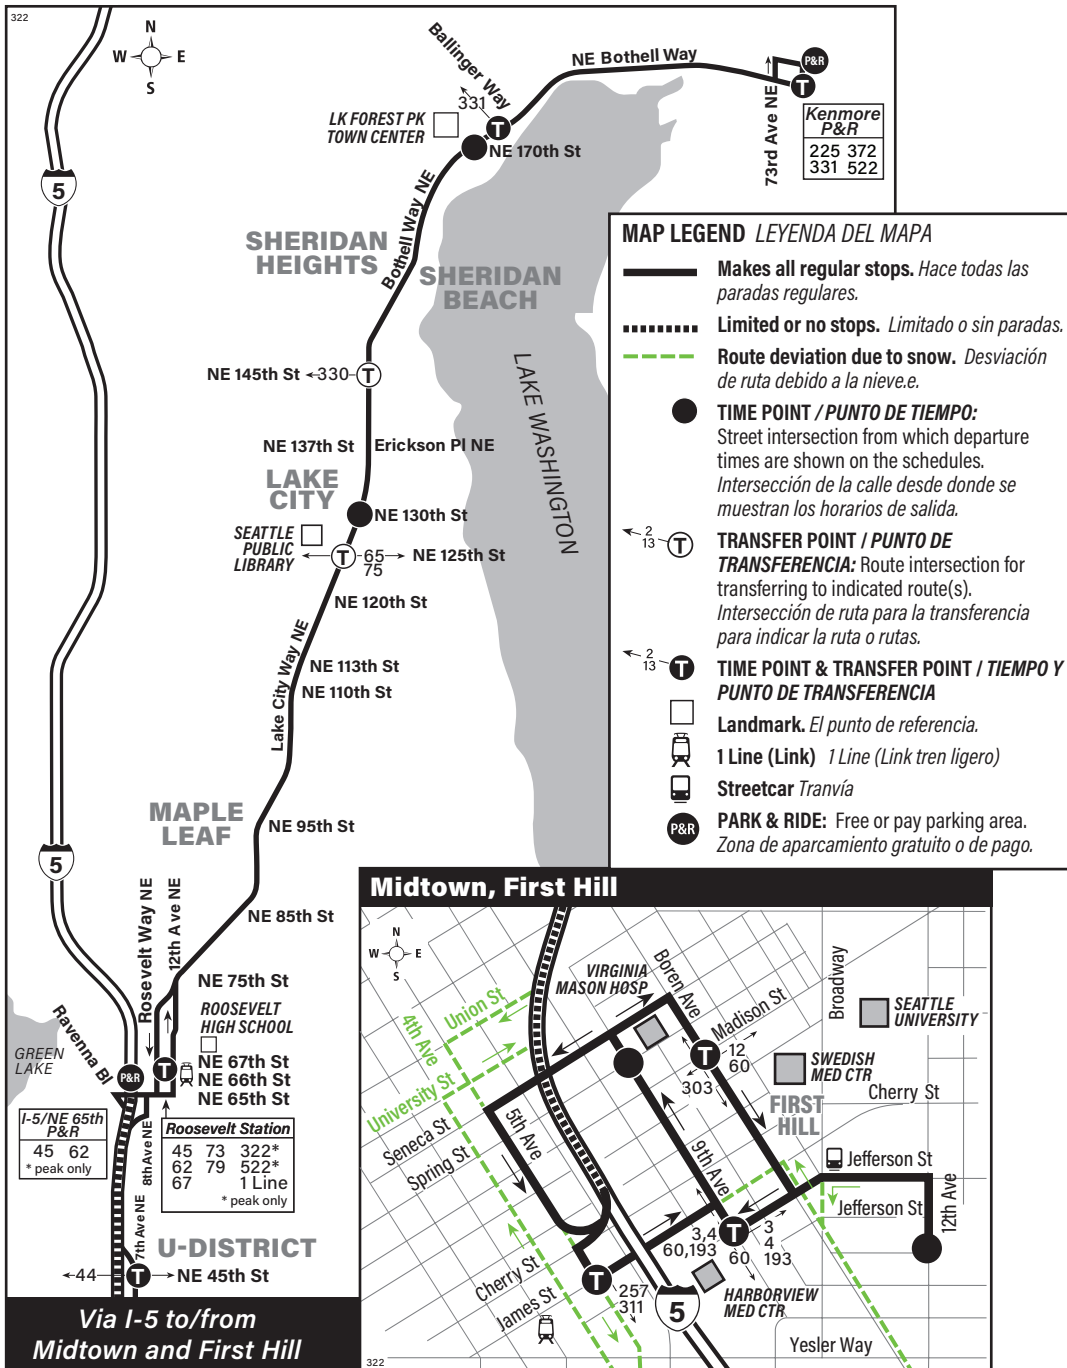

March 30 thru August 30, 2024

Del 30 de marzo al 30 de agosto de 2024

322

Kenmore, Lake Forest Park, Lake City, Roosevelt, First Hill

This route does not operate on weekends or holidays.

Limited Stop Information

To First Hill: Makes no stops between Roosevelt Station and James St & 5th Ave EXCEPT at NE 65th St & Oswego Pl NE and NE Ravenna Blvd & I-5.

To Kenmore: Makes no stops between 5th Ave & Spring St and Roosevelt Station EXCEPT at 7th Ave NE & NE 45th St and 8th Ave NE & NE 64th St

Via I-5 to/from Midtown and First Hill

Route 322 Monday thru Friday to First Hill

Servicio de lunes a viernes a First Hill

	Lake Forest Park	Lake City	Roosevelt Station Bay 4	Downtown Seattle	First Hill	
Kenmore P&R	Bothell Way NE & NE 170th St	Lake City Way NE & NE 130th St	Roosevelt Way NE & NE 66th St	5th Ave & James St	Boren Ave & Madison St	12th Ave & E Alder St
Stop #76372	Stop #76595	Stop #76700	Stop #23421	Stop #1570	Stop #11085	Stop #12841
5:46	5:51	5:57	6:08	6:21†	6:28†	6:34†
6:16	6:21	6:27	6:39	6:55†	7:04†	7:11†
6:46	6:51	6:58	7:11	7:27†	7:36†	7:43†
7:15	7:21	7:29	7:44	7:59†	8:08†	8:16†
7:46	7:51	7:58	8:14	8:29†	8:38†	8:46†
8:17	8:22	8:29	8:46	8:59†	9:06†	9:12†
8:50	8:55	9:01	9:15	9:28†	9:35†	9:41†

† Estimated time.

Route 322 Monday thru Friday to Kenmore

Servicio de lunes a viernes a Kenmore

First Hill			University District	Roosevelt Station Bay 3	Lake City	Lake Forest Park	Kenmore
12th Ave & E Terrace St	Jefferson St & 9th Ave	9th Ave & Spring St	7th Ave NE & NE 45th St	12th Ave NE & NE 67th St	Lake City Way NE & NE 130th St	Bothell Way NE & Ballinger Way NE	Kenmore P&R
Stop #12842	Stop #12880	Stop #41955	Stop #5419	Stop #23561	Stop #76730	Stop #76830	Stop #76374
4:00	4:06	4:10	4:23	4:28	4:44	4:54†	5:02†
4:30	4:35	4:38	4:53	5:00	5:17	5:29†	5:37†
—	—	—	—	5:16	5:33	5:45†	5:53†
—	—	—	—	5:48	6:05	6:14†	6:23†
5:32	5:37	5:40	5:56	6:04	6:20	6:29†	6:38†
—	—	—	—	6:20	6:34	6:43†	6:51†
6:39	6:44	6:47	7:00	7:08	7:21	7:28†	7:35†
7:40	7:45	7:48	8:01	8:06	8:19	8:27†	8:34†