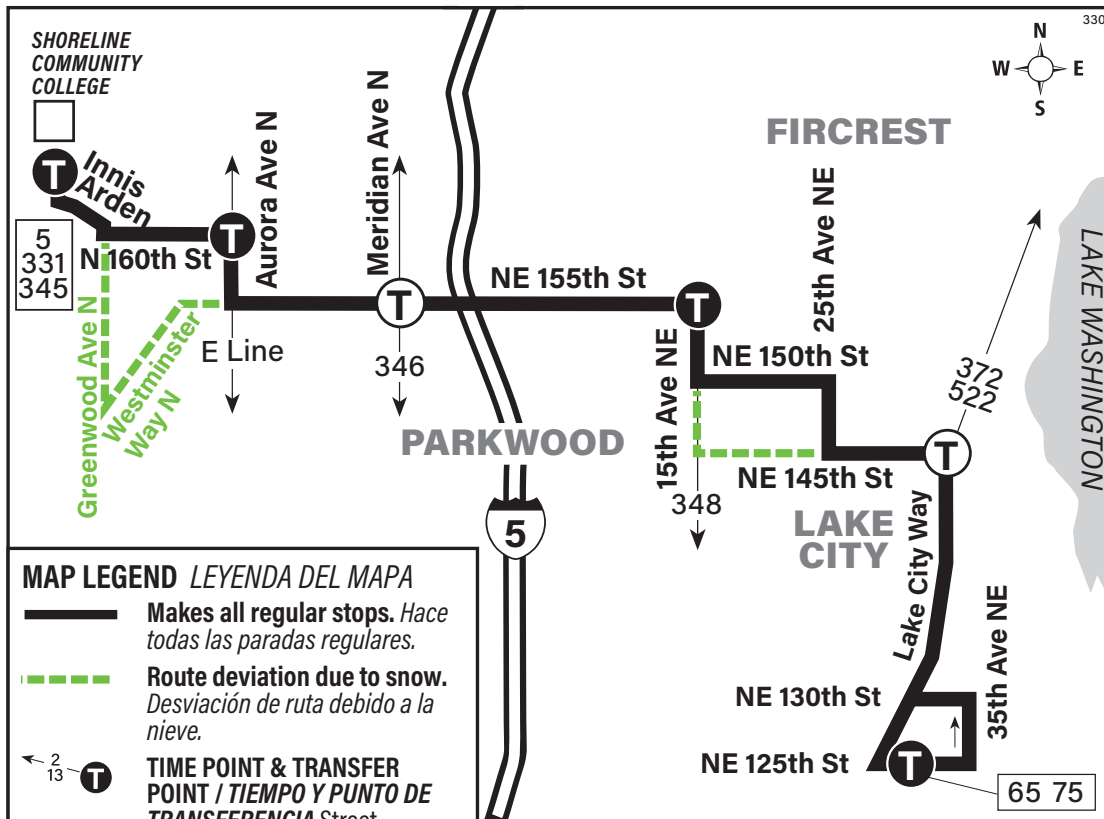

March 30 thru August 30, 2024

Del 30 de marzo al 30 de agosto de 2024

330

Shoreline Community College, Parkwood, Fircrest, Lake City

This route does not operate on weekends or holidays.

Snow / Emergency Service

Servicio en caso de nieve o emergencia

During most snow conditions, this bus will follow the special snow routing shown on the map. If Metro declares an emergency, the bus will not operate. Visit kingcounty.gov/metro/snow to register for **Transit Alerts** and to learn more.

Route 330 Monday thru Friday to Lake City

Servicio de lunes a viernes a Lake City

Shoreline		Fircrest	Lake City
Shoreline Community College	Aurora Ave N & N 160th St	15th Ave NE & NE 155th St	NE 125th St & Lake City Way NE
Stop #5493	Stop #75790	Stop #77630	Stop #9670
7:29	7:32	7:39	7:51
8:35	8:38	8:44	8:55
9:34	9:37	9:43	9:54
10:36	10:39	10:45	10:56
11:32	11:36	11:43	11:54
12:34	12:38	12:45	12:56
1:40	1:43	1:50	2:01
2:40	2:43	2:51	3:03
3:42	3:45	3:53	4:04
4:41	4:44	4:52	5:05
5:44	5:47	5:54	6:06
6:43	6:46	6:53	7:04
7:46	7:49	7:55	8:04
Bold PM time			

Route 330 Monday thru Friday to Shoreline Community College

Servicio de lunes a viernes a Shoreline Community College

Lake City	Fircrest		Shoreline
NE 125th St & Lake City Way NE	15th Ave NE & NE 155th St	Aurora Ave N & N 160th St	Shoreline Community College
Stop #9670	Stop #77740	Stop #75555	Stop #5493
6:55	7:06	7:13	7:17
7:51	8:04	8:13	8:18
8:55	9:08	9:17	9:22
9:54	10:07	10:14	10:19
10:56	11:08	11:15	11:19
11:54	12:07	12:14	12:18
12:56	1:08	1:15	1:19
2:01	2:14	2:21	2:25
3:03	3:16	3:23	3:28
4:04	4:17	4:24	4:29
5:05	5:17	5:24	5:29
6:06	6:18	6:25	6:30
7:04	7:14	7:20	7:25
Bold PM time			