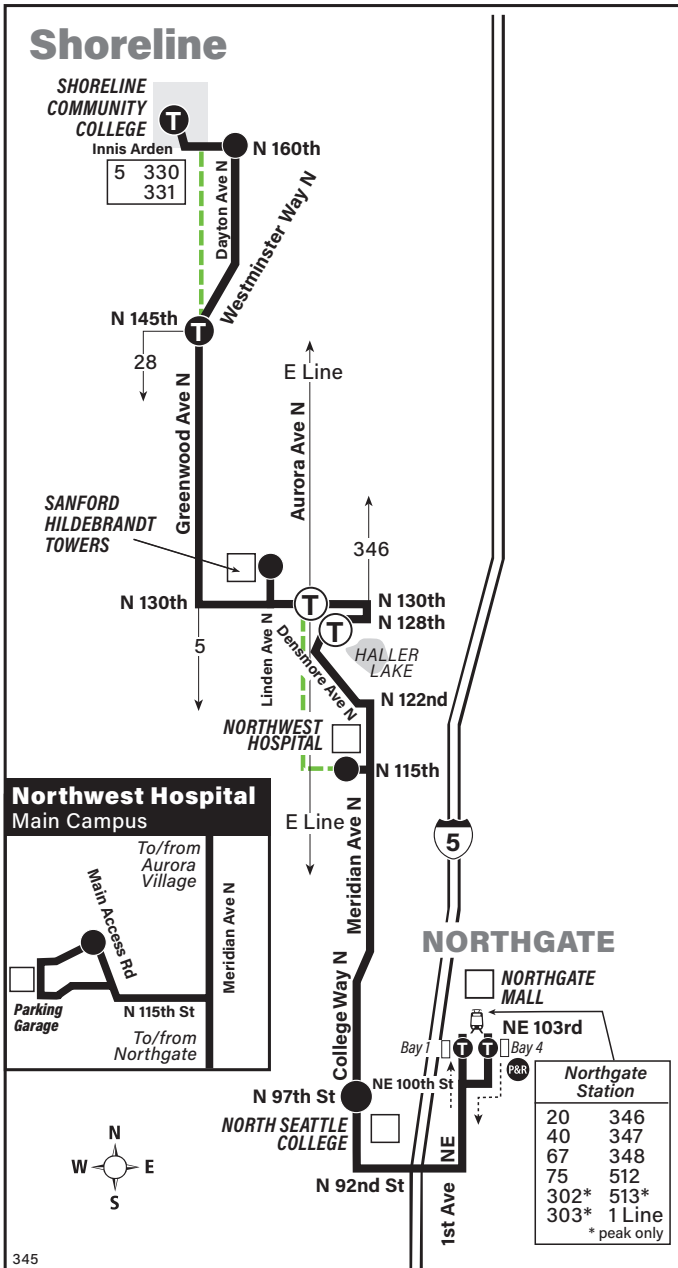

# 345

Shoreline Community College, Haller Lake, Northwest Hospital, North Seattle College, Northgate

**MAP LEGEND LEYENDA DEL MAPA**

- Makes all regular stops.**  
*Hace todas las paradas regulares.*
- Route deviation due to snow.**  
*Desviación de ruta debido a la nieve.*
- TIME POINT / PUNTO DE TIEMPO:**  
Street intersection from which departure times are shown on the schedules. *Intersección de la calle desde donde se muestran los horarios de salida.*
- TRANSFER POINT / PUNTO DE TRANSFERENCIA:** Route intersection for transferring to indicated route(s). *Intersección de ruta para la transferencia para indicar la ruta o rutas.*
- TIME POINT & TRANSFER POINT / TIEMPO Y PUNTO DE TRANSFERENCIA**
- Landmark.** *El punto de referencia.*
- PARK & RIDE:** Free or pay parking area. *Zona de aparcamiento gratuito o de pago.*
- 1 Line (Link) 1 Line (Link tren ligero)**

**Special Service Information**

Route 345 from Northgate, upon reaching Shoreline Community College, becomes Route 331 to Aurora Village. If your destination is Aurora Village, simply remain on the bus. Route 331 also continues from Aurora Village to Kenmore via Lake Forest Park (please refer to Route 331 timetable). Route 331 from Aurora Village to Shoreline Community College becomes Route 345 to Northgate upon reaching the college.