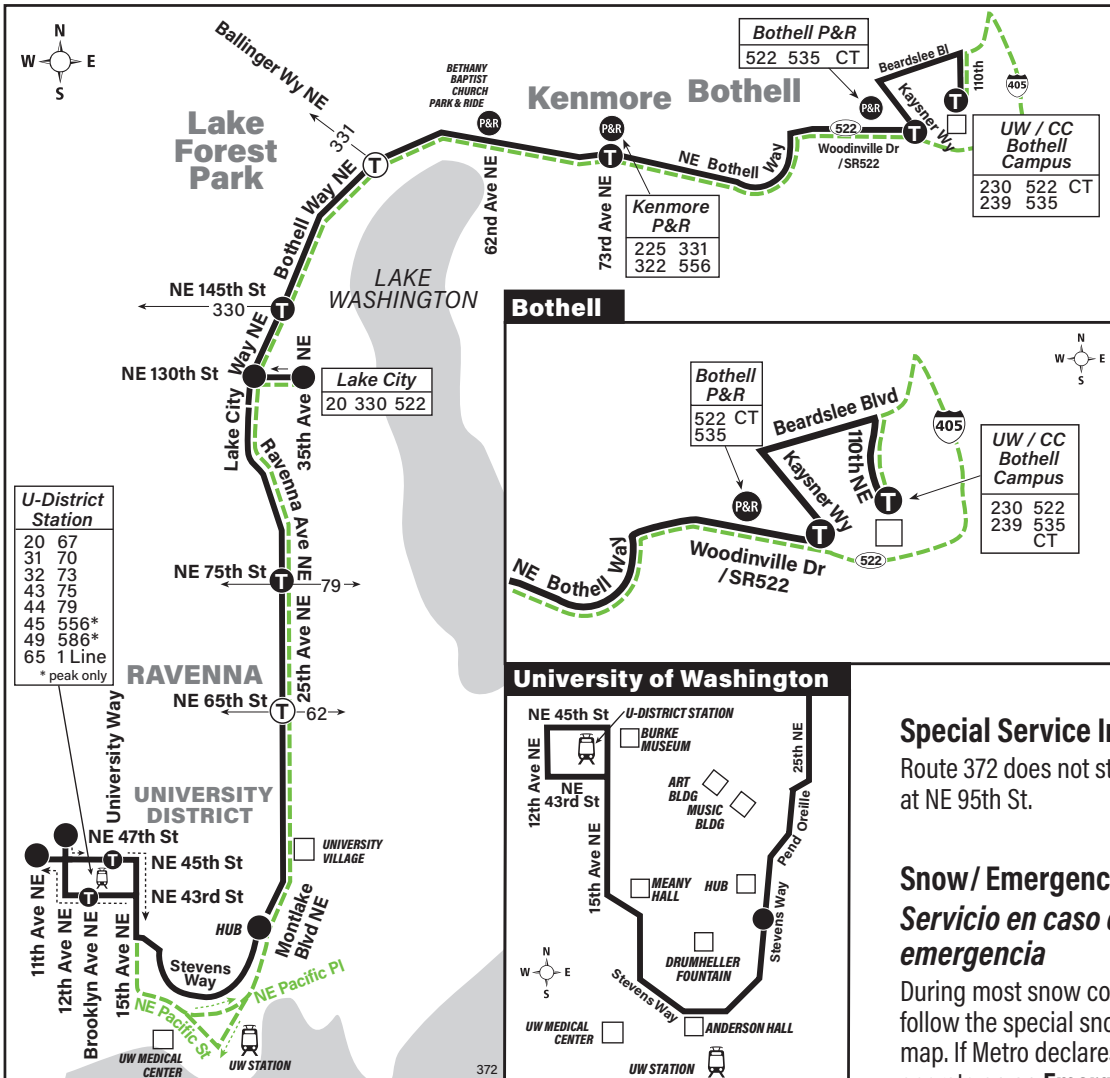

March 30 thru August 30, 2024

Del 30 de marzo al 30 de agosto de 2024

372

Bothell, Kenmore, Lake Forest Park, Lake City, University District

MAP LEGEND / LEYENDA DEL MAPA

- Makes all regular stops. *Hace todas las paradas regulares.*
- - -** Snow route. *Ruta de nieve.*
- TIME POINT / PUNTO DE TIEMPO: Street intersection from which departure times are shown on the schedules. *Intersección de la calle desde donde se muestran los horarios de salida.*
- Ⓣ** TRANSFER POINT / PUNTO DE TRANSFERENCIA: Route intersection for transferring to indicated route(s). *Intersección de ruta para la transferencia para indicar la ruta o rutas.*
- Ⓣ** TIME POINT & TRANSFER POINT / TIEMPO Y PUNTO DE TRANSFERENCIA
- P&R** PARK & RIDE: Free or pay parking area. *Zona de aparcamiento gratuito o de pago.*
- Landmark *El punto de referencia.*
- 🚏** 1 Line (Link) 1 Line (Link)

Special Service Information

Route 372 does not stop on Lake City Way NE at NE 95th St.

Snow / Emergency Service Servicio en caso de nieve o emergencia

During most snow conditions, this bus will follow the special snow routing shown on the map. If Metro declares an emergency, it will operate on an **Emergency Snow Network** plan. Visit kingcounty.gov/metro/snow to register for **Transit Alerts** and to learn more.

Route 1 Saturday ① to Downtown Seattle

Servicio de sábado el centro de Seattle

Queen Anne Hill	Lower Queen Anne	Downtown Seattle	
10th Ave W & W Fulton St	Queen Anne Ave N & W Mercer St	3rd Ave & Cedar St	3rd Ave & Union
Stop #2010	Stop #2672	Stop #2226	Stop #
—	④	6:24	6:31
⑦ 6:42	6:49	6:54	7:01
7:12	7:19	7:24†	7:31
7:42	7:49	7:54	8:01
8:12	8:19	8:24	8:31
8:42	8:49	8:54	9:01
9:12	9:19	9:24	9:31
9:41	9:48	9:53	10:01
10:11	10:18	10:23	10:31