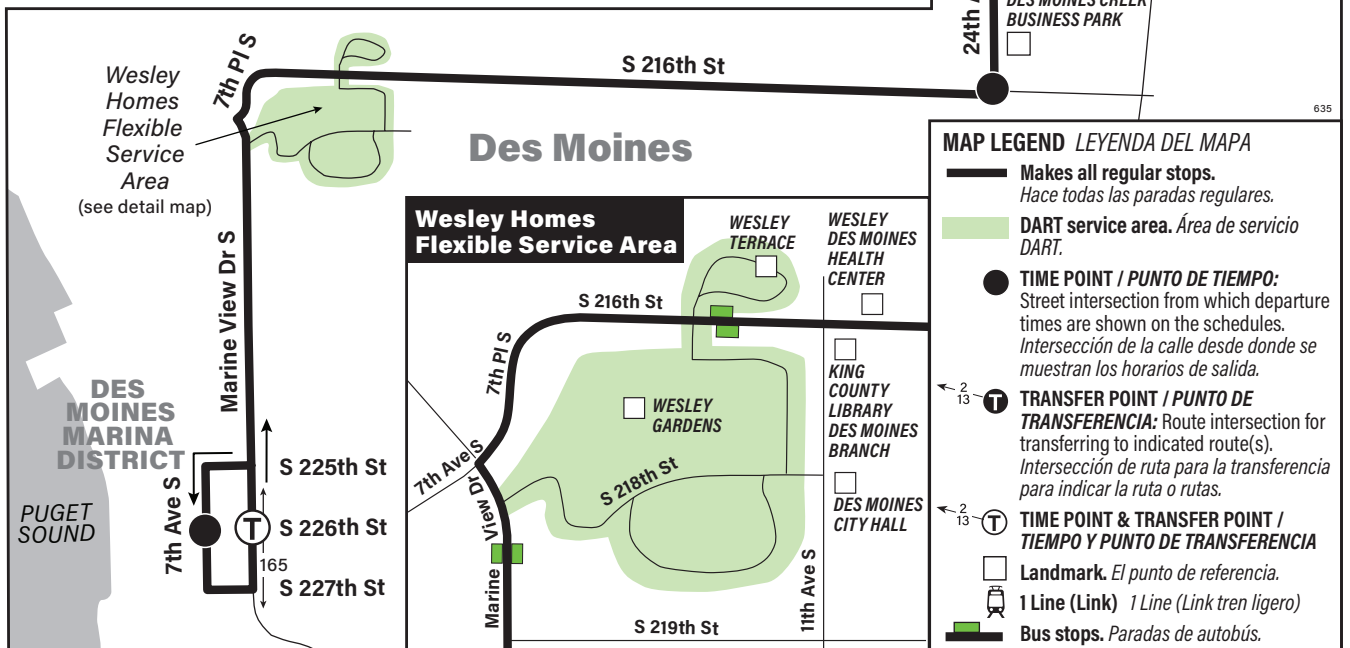

March 30 thru August 30, 2024

Del 30 de marzo al 30 de agosto de 2024

635

DART

Des Moines Marina District, Angle Lake

This route does not operate on Sundays or holidays.

Snow/ Emergency Service Servicio en caso de nieve o emergencia

This route is canceled during snow and other adverse weather conditions, or when Metro declares an emergency. Visit kingcounty.gov/metro/snow to register for **Transit Alerts** and to learn more.

Esta ruta se cancelará en caso de nieve y otras condiciones climáticas adversas, o cuando Metro declare una emergencia. Visite kingcounty.gov/metro/snow para registrarse y recibir las **alertas de transporte público** y obtener más información.

Holiday Information Información sobre días festivos

There is no service on this route on Sunday or the following holidays. No hay servicio en esta ruta los domingos ni el siguiente feriados:

Memorial Day	May 27
Día de los Caídos	27 de mayo
Independence Day	July 4
Día de la independencia	4 de julio