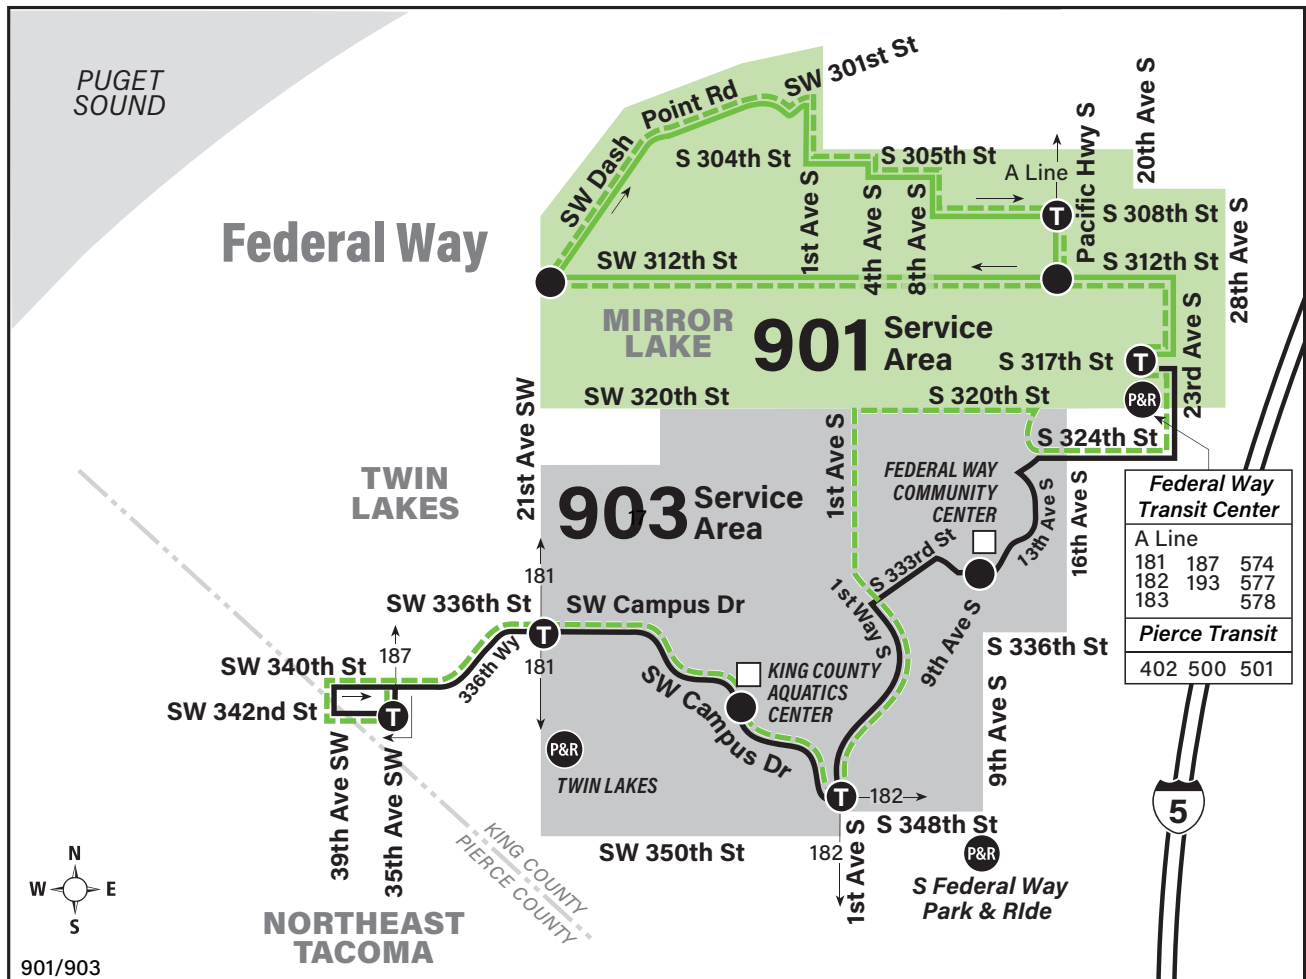

March 30 thru August 30, 2024

Del 30 de marzo al 30 de agosto de 2024

901, 903

DART

Federal Way, Mirror Lake, South Federal Way, Twin Lakes

903

901/903

MAP LEGEND / LEYENDA DEL MAPA

Route 901 Monday thru Friday to Mirror Lake, Federal Way Transit Center

Servicio de lunes a viernes a Mirror Lake, Federal Way Transit Center

	Federal Way	Mirror Lake	Federal Way	
Federal Way TC Bay 9	S 312th St & Pacific Hwy S	SW 312th St & SW Dash Point Rd	Pacific Hwy S & S 308th St	Federal Way TC Bay 9
Stop #80439	Stop #80472	Stop #61830	Stop #61300	Stop #80439
5:07	5:10	5:15	5:25	5:34
6:07	6:10	6:15	6:25	6:34
7:07	7:10	7:15	7:25	7:34
8:07	8:10	8:15	8:25	8:34
9:07	9:10	9:15	9:25	9:34
10:07	10:10	10:15	10:25	10:34
11:07	11:10	11:15	11:25	11:34
12:07	12:11	12:16	12:26	12:35
1:15	1:19	1:24	1:34	1:43
2:15	2:19	2:24	2:34	2:45
3:15	3:19	3:24	3:34	3:45
4:15	4:19	4:24	4:34	4:45
5:15	5:19	5:24	5:34	5:45
6:30	6:34	6:39	6:49	7:00
7:15	7:18	7:23	7:32	7:41
8:15	8:18	8:23	8:32	8:41
9:15	9:18	9:23	9:32	9:41