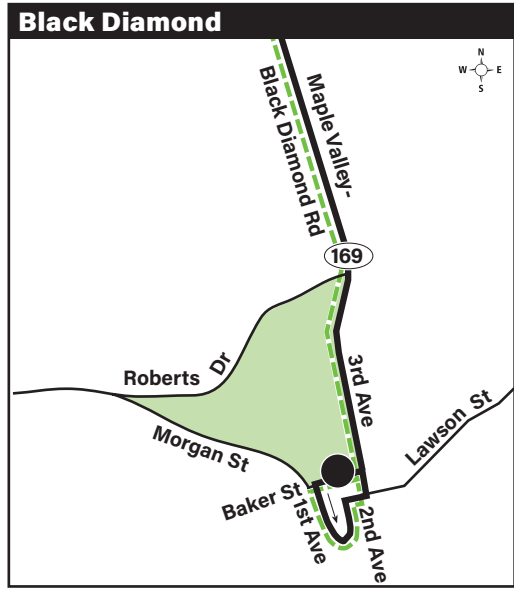

March 30 thru August 30, 2024

Del 30 de marzo al 30 de agosto de 2024

907

DART

Black Diamond, Maple Valley, Renton

This route does not operate on weekends or holidays.

Snow/ Emergency Service Servicio en caso de nieve o emergencia

During most snow conditions, this bus will follow the special snow routing shown on the map. If Metro declares an emergency, it will operate on an **Emergency Snow Network** plan. Visit kingcounty.gov/metro/snow to register for **Transit Alerts** and to learn more.

En la mayoría de las condiciones de nieve, este autobús seguirá la ruta especial en caso de nieve como se indica en el mapa. Si Metro declara una emergencia, operará de acuerdo con un plan de **Red de emergencia en caso de nieve**. Visite kingcounty.gov/metro/snow para registrarse y recibir las **alertas de transporte público** y obtener más información.

MAP LEGEND / LEYENDA DEL MAPA

- Makes all regular stops. Hace todas las paradas regulares.
- Snow route. Ruta de nieve.
- DART service area. Área de servicio DART.
- **TIME POINT / PUNTO DE TIEMPO:** Street intersection from which departure times are shown on the schedules. Intersección de la calle desde donde se muestran los horarios de salida.
- **TIME POINT & TRANSFER POINT / PUNTO DE TIEMPO & PUNTO DE TRANSFERENCIA:** Street intersection from which departure times are shown on the schedules. Also route intersection for transferring to indicated route(s). Intersección de la calle desde donde se muestran los horarios de salida. También la intersección de la ruta para transferir a la(s) ruta(s) indicada(s).
- **Landmark.** El punto de referencia.
- **PARK & RIDE:** Free or pay parking area. Zona de aparcamiento gratuito o de pago.