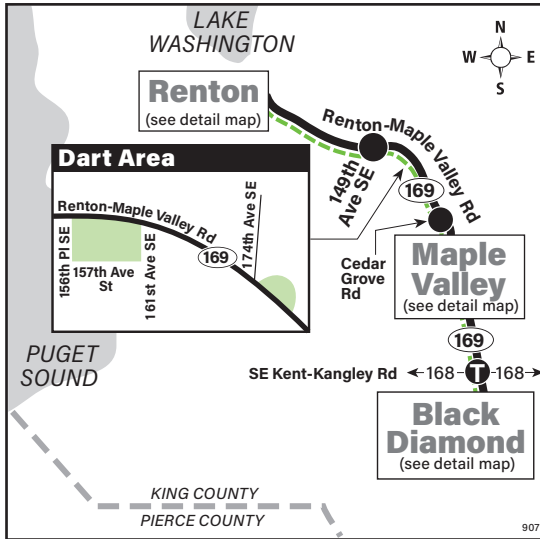

March 30 thru August 30, 2024

Del 30 de marzo al 30 de agosto de 2024

907

DART

Black Diamond, Maple Valley, Renton

This route does not operate on weekends or holidays.

Snow/ Emergency Service Servicio en caso de nieve o emergencia

During most snow conditions, this bus will follow the special snow routing shown on the map. If Metro declares an emergency, it will operate on an **Emergency Snow Network** plan. Visit kingcounty.gov/metro/snow to register for **Transit Alerts** and to learn more.

En la mayoría de las condiciones de nieve, este autobús seguirá la ruta especial en caso de nieve como se indica en el mapa. Si Metro declara una emergencia, operará de acuerdo con un plan de **Red de emergencia en caso de nieve**. Visite kingcounty.gov/metro/snow para registrarse y recibir las **alertas de transporte público** y obtener más información.

MAP LEGEND / LEYENDA DEL MAPA

- Makes all regular stops. Hace todas las paradas regulares.
- Snow route. Ruta de nieve.
- DART service area. Área de servicio DART.
- **TIME POINT / PUNTO DE TIEMPO:** Street intersection from which departure times are shown on the schedules. Intersección de la calle desde donde se muestran los horarios de salida.
- **TIME POINT & TRANSFER POINT / PUNTO DE TIEMPO & PUNTO DE TRANSFERENCIA:** Street intersection from which departure times are shown on the schedules. Also route intersection for transferring to indicated route(s). Intersección de la calle desde donde se muestran los horarios de salida. También la intersección de la ruta para transferir a la(s) ruta(s) indicada(s).
- **Landmark.** El punto de referencia.
- **PARK & RIDE:** Free or pay parking area. Zona de aparcamiento gratuito o de pago.