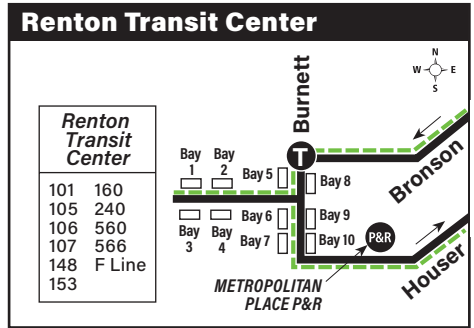

DART Service Information

Black Diamond/Renton accessible dial-a-ride transit (DART) offers you two transportation services: fixed and (limited) variable routing.

Route 907 provides DART service in portions of the Black Diamond/Renton area (see map and schedules) at the following times:

- Monday thru Friday (except holidays): 8 a.m. - 5 p.m.

In addition, route 907 provides DART service (deviations from the fixed route by request) in the portions of Black Diamond/Renton that are shaded on the map.

*Income Qualified *Ingresos que reúnan los requisitos

Route 907 Monday thru Friday to Renton

Servicio de lunes a viernes a Renton

Black Diamond	Maple Valley	Maple Valley P&R			
Baker St & 3rd Ave	Maple Valley Rd & Kent-Kangley Rd	SR-169 & SE 231st St	Maple Valley Rd & Cedar Grove Rd	Maple Valley Rd & 149th Ave SE	Renton TC Bay 6
Stop #52353	Stop #99294	Stop #99430	Stop #99390	Stop #99330	Stop #45303
7:50	7:59	8:05	8:11	8:18	8:29
8:50	8:59	9:05	9:11	9:18	9:29
9:50	9:59	10:05	10:11	10:18	10:29
10:50	10:59	11:06	11:12	11:19	11:30
11:50	11:59	12:06	12:12	12:19	12:30
12:50	12:59	1:06	1:12	1:19	1:30
1:50	1:59	2:06	2:12	2:19	2:30
2:50	2:59	3:06	3:12	3:19	3:30
3:50	3:59	4:06	4:12	4:19	4:30
4:50	4:59	5:06	5:13	5:22	5:34
Bold PM time					

Route 907 Monday thru Friday to Black Diamond

Servicio de lunes a viernes a Black Diamond

	Maple Valley P&R	Maple Valley	Black Diamond
Renton TC Bay 6	SR-169 & SE 231st St	Maple Valley Rd & Kent-Kangley Rd	Baker St & 3rd Ave
Stop #45303	Stop #99420	Stop #99437	Stop #52353
8:45	9:05	9:12	9:21
9:45	10:07	10:14	10:23
10:45	11:07	11:15	11:24
11:45	12:07	12:15	12:24
12:45	1:07	1:15	1:24
1:45	2:07	2:15	2:24
2:45	3:10	3:18	3:27
3:45	4:10	4:18	4:27
Bold PM time			