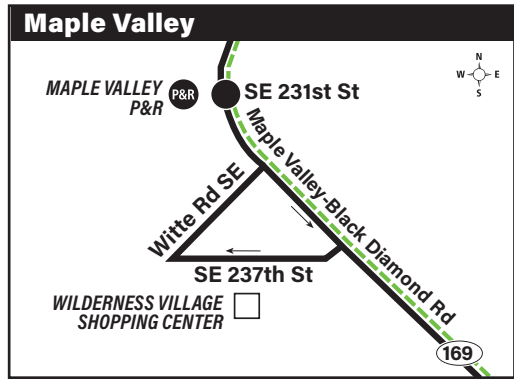

March 30 thru August 30, 2024

Del 30 de marzo al 30 de agosto de 2024

907

DART

Black Diamond, Maple Valley, Renton

This route does not operate on weekends or holidays.

Snow/ Emergency Service Servicio en caso de nieve o emergencia

During most snow conditions, this bus will follow the special snow routing shown on the map. If Metro declares an emergency, it will operate on an **Emergency Snow Network** plan. Visit kingcounty.gov/metro/snow to register for **Transit Alerts** and to learn more.

En la mayoría de las condiciones de nieve, este autobús seguirá la ruta especial en caso de nieve como se indica en el mapa. Si Metro declara una emergencia, operará de acuerdo con un plan de **Red de emergencia en caso de nieve**. Visite kingcounty.gov/metro/snow para registrarse y recibir las **alertas de transporte público** y obtener más información.

MAP LEGEND / LEYENDA DEL MAPA

- Makes all regular stops. Hace todas las paradas regulares.
- Snow route. Ruta de nieve.
- DART service area. Área de servicio DART.
- **TIME POINT / PUNTO DE TIEMPO:** Street intersection from which departure times are shown on the schedules. Intersección de la calle desde donde se muestran los horarios de salida.
- **TIME POINT & TRANSFER POINT / PUNTO DE TIEMPO & PUNTO DE TRANSFERENCIA:** Street intersection from which departure times are shown on the schedules. Also route intersection for transferring to indicated route(s). Intersección de la calle desde donde se muestran los horarios de salida. También la intersección de la ruta para transferir a la(s) ruta(s) indicada(s).
- **Landmark.** El punto de referencia.
- **PARK & RIDE:** Free or pay parking area. Zona de aparcamiento gratuito o de pago.