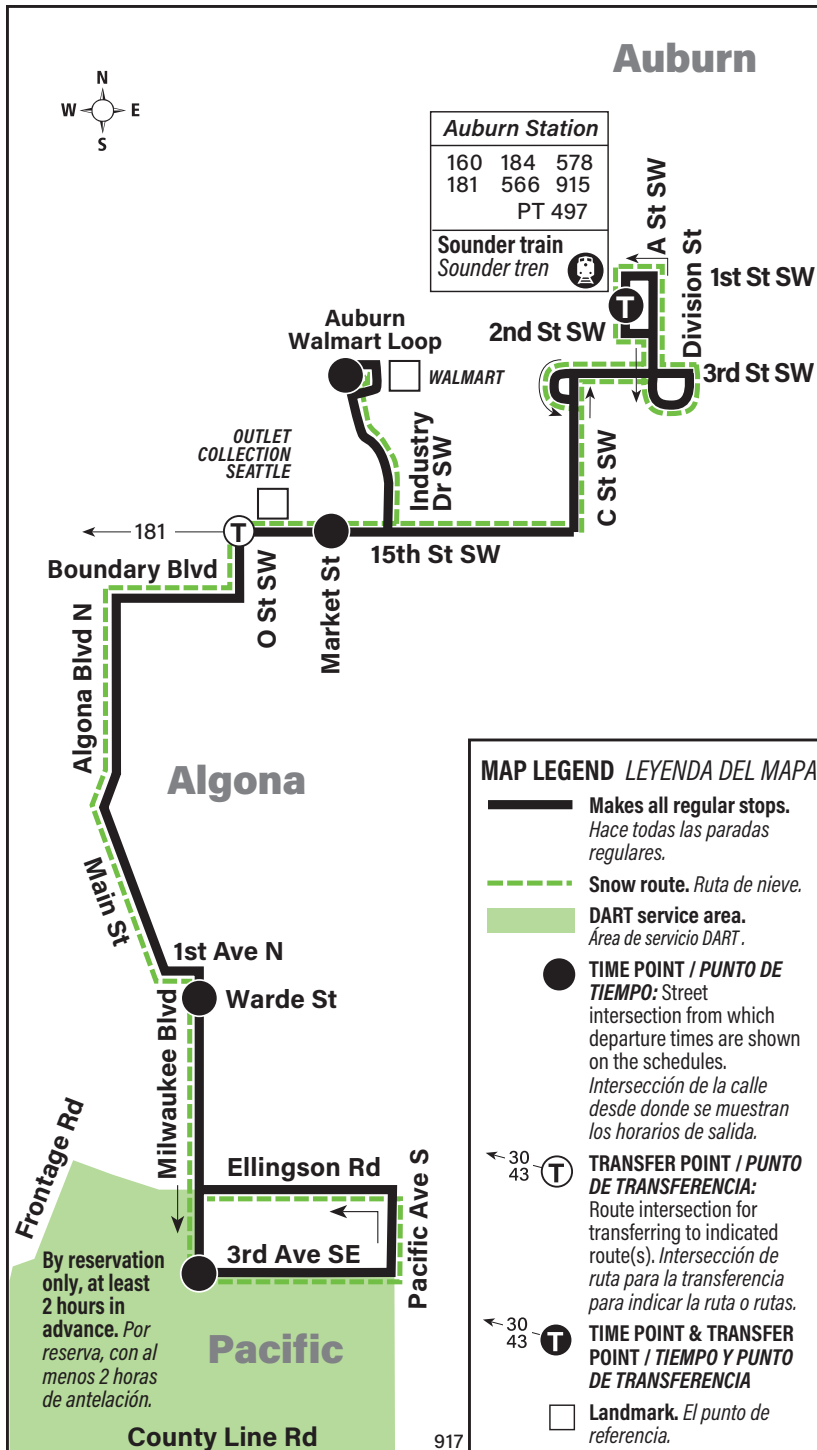

## Auburn, Algona, Pacific

### DART Service Information

Algona/Pacific accessible dial-a-ride transit (DART) offers you two transportation services: fixed and (limited) variable routing.

Route 917 provides DART service in portions of the Pacific/Algona area (see map) at the following times:

- Monday thru Friday (except holidays): 5 a.m. - 7 p.m.
- Saturday & Sunday: 8:30 a.m. - 5 p.m.

In addition, Route 917 provides DART service (deviations from the fixed route by request) in the portions of Algona/Pacific that are shaded on the map.

## Route 917 Monday thru Friday to Auburn Station

Servicio de lunes a viernes a Auburn Station

Pacific	Algona	Outlet Collection Seattle		
3rd Ave SE & Milwaukie Blvd S	Milwaukie Blvd S & Warde St	15th St SW & Market St SW	Auburn Walmart Loop	Auburn Station Bay 4
Stop #81144	Stop #81178	Stop #57806	Stop #58345	Stop #57776
4:55	4:59	5:04	—	5:11
5:20	5:24	5:29	—	5:36
5:46	5:51	5:56	—	6:03
6:06	6:11	6:16	—	6:23
6:43	6:48	6:54	—	7:03
7:03	7:08	7:14	—	7:23
7:45	7:50	—	7:59b	8:10
8:19	8:24	—	8:33b	8:44
8:54	8:59	—	9:08b	9:19
9:26	9:31	—	9:40b	9:51
10:01	10:07	—	10:16b	10:28
10:27	10:33	—	10:42b	10:54
11:10	11:16	—	11:25b	11:37
11:46	11:52	—	12:01b	12:14
<b>12:20</b>	<b>12:26</b>	—	<b>12:35b</b>	<b>12:48</b>
<b>12:55</b>	<b>1:01</b>	—	<b>1:10b</b>	<b>1:23</b>
<b>1:30</b>	<b>1:36</b>	—	<b>1:45b</b>	<b>1:58</b>
<b>2:05</b>	<b>2:11</b>	—	<b>2:20b</b>	<b>2:33</b>
<b>2:42</b>	<b>2:48</b>	—	<b>2:57b</b>	<b>3:11</b>
<b>3:19</b>	<b>3:25</b>	—	<b>3:35b</b>	<b>3:49</b>
<b>3:59</b>	<b>4:05</b>	—	<b>4:16b</b>	<b>4:30</b>
<b>4:39</b>	<b>4:45</b>	—	<b>4:56b</b>	<b>5:10</b>
<b>5:19</b>	<b>5:25</b>	—	<b>5:36b</b>	<b>5:50</b>
<b>6:00</b>	<b>6:06</b>	—	<b>6:15b</b>	<b>6:29</b>
<b>6:39</b>	<b>6:44</b>	—	<b>6:52b</b>	<b>7:05</b>
<b>Bold</b> PM time				
<b>b</b> Makes all regular stops on 15th St SW before/after completing Auburn Walmart loop.				