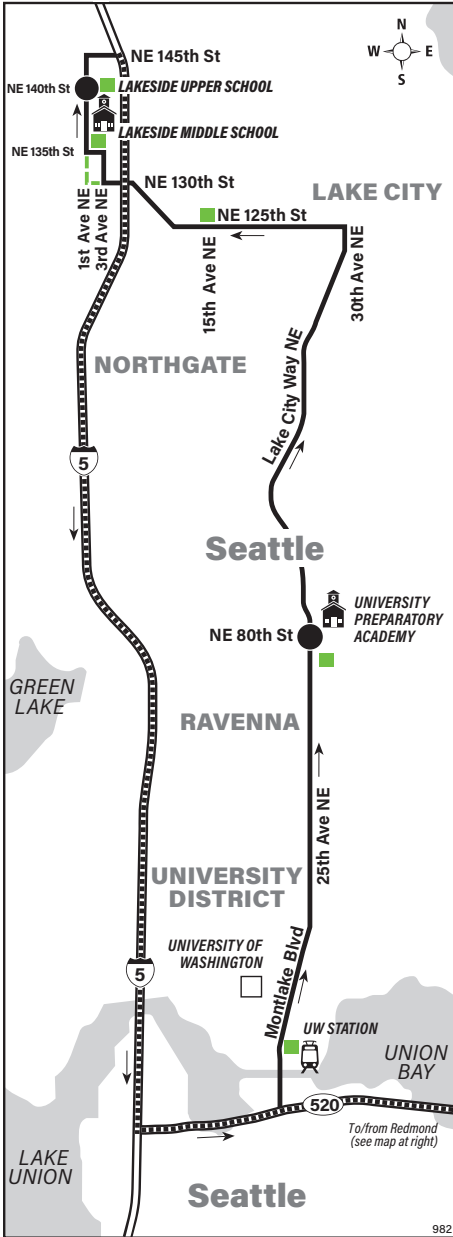

Serves University Preparatory Academy and Lakeside School

Bear Creek P&R, Redmond Technology Center, Evergreen Pt/Yarrow Pt, UW, Ravenna, Haller Lake

MAP LEGEND

- Makes all Route 982 stops (see bus stop list)
- Makes no stops (except at freeway stations)
- Route deviation due to snow
- Time Point Street intersection from which departure times are shown on the schedules.
- Transfer Point Route intersection for transferring to indicated route(s).
- Time Point & Transfer Point
- Landmark
- Bus stop (see bus stop list).
- Park & Ride
- 1 Line (Link trains)

Passenger Stops

- Bear Creek Park & Ride
- 156th Ave NE / Redmond Tech Station Bay 6 (AM)
- SR-520 / NE 40th St Station (PM)
- Clyde Hill / Yarrow Point Station
- Evergreen Point Station
- Montlake Blvd NE / NE Pacific PI (UW Station / 1 Line - AM)
- 25th Ave NE / NE 80th St (University Prep)
- NE 125th St / 15th Ave NE (PM)
- 1st Ave NE / NE 135th St (Lakeside Middle School)
- 1st Ave NE / NE 140th St (Lakeside Upper School)

Adverse Weather Information

During adverse weather conditions when Metro cannot safely negotiate certain roadways, Route 982 could be rerouted or canceled. For additional snow route information, call Metro at 206-553-3000, or visit Metro at kingcounty.gov/metro. For school cancellation information, call your school and/or listen to local media reports.

Route 982 Monday thru Friday to Haller Lake

Servicio de lunes a viernes a Haller Lake

		Evergreen Point Station	Wedgwood	Lakeside School
Bear Creek P&R	Redmond Technology Station Bay 6	SR-520 & Evergreen Pt Rd	25th Ave NE & NE 80th St	1st Ave NE & NE 140th St
Stop #81755	Stop #71347	Stop #71355	Stop #25798	Stop #81294
7:08	7:19	7:31	7:52‡	8:08
‡ Estimated time.				