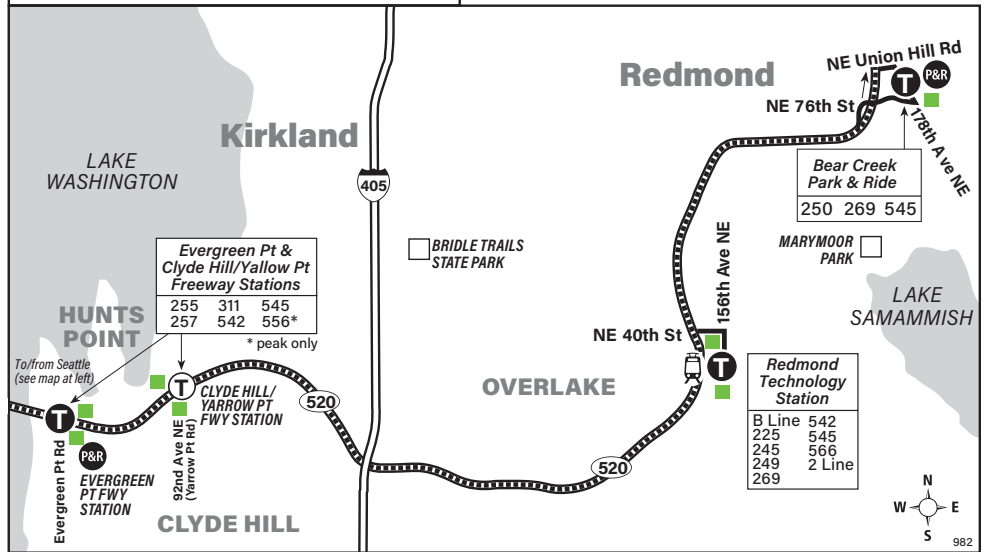

Serves University Preparatory Academy and Lakeside School

Bear Creek P&R, Redmond Technology Center, Evergreen Pt/Yarrow Pt, UW, Ravenna, Haller Lake

MAP LEGEND

- Makes all Route 982 stops (see bus stop list)
- Makes no stops (except at freeway stations)
- Route deviation due to snow
- Time Point Street intersection from which departure times are shown on the schedules.
- Transfer Point Route intersection for transferring to indicated route(s).
- Time Point & Transfer Point
- Landmark
- Bus stop (see bus stop list).
- Park & Ride
- 1 Line (Link trains)

Passenger Stops

- Bear Creek Park & Ride
- 156th Ave NE / Redmond Tech Station Bay 6 (AM)
- SR-520 / NE 40th St Station (PM)
- Clyde Hill / Yarrow Point Station
- Evergreen Point Station
- Montlake Blvd NE / NE Pacific PI (UW Station / 1 Line - AM)
- 25th Ave NE / NE 80th St (University Prep)
- NE 125th St / 15th Ave NE (PM)
- 1st Ave NE / NE 135th St (Lakeside Middle School)
- 1st Ave NE / NE 140th St (Lakeside Upper School)

Route 982 Monday thru Friday to Haller Lake

Servicio de lunes a viernes a Haller Lake

		Evergreen Point Station	Wedgwood	Lakeside School
Bear Creek P&R	Redmond Technology Station Bay 6	SR-520 & Evergreen Pt Rd	25th Ave NE & NE 80th St	1st Ave NE & NE 140th St
Stop #81755	Stop #71347	Stop #71355	Stop #25798	Stop #81294
7:08	7:19	7:31	7:52‡	8:08
‡ Estimated time.				

Route 982 Monday thru Friday to Bear Creek P&R

Servicio de lunes a viernes a Bear Creek Park & Ride

Wedgwood	Lakeside School	Evergreen Point Station	Redmond Technology Station	
25th Ave NE & NE 80th St	1st Ave NE & NE 140th St	SR-520 & Evergreen Pt Rd	SR-520 & NE 40th St Ramp	Bear Creek P&R
Stop #25798	Stop #81294	Stop #71348	Stop #71336	Stop #81755
3:12b	3:33	4:07‡	4:15‡	4:25‡
Bold PM time				
b Trip starts 25th Ave NE & NE 80th St 1-3 minutes earlier.				
‡ Estimated time.				