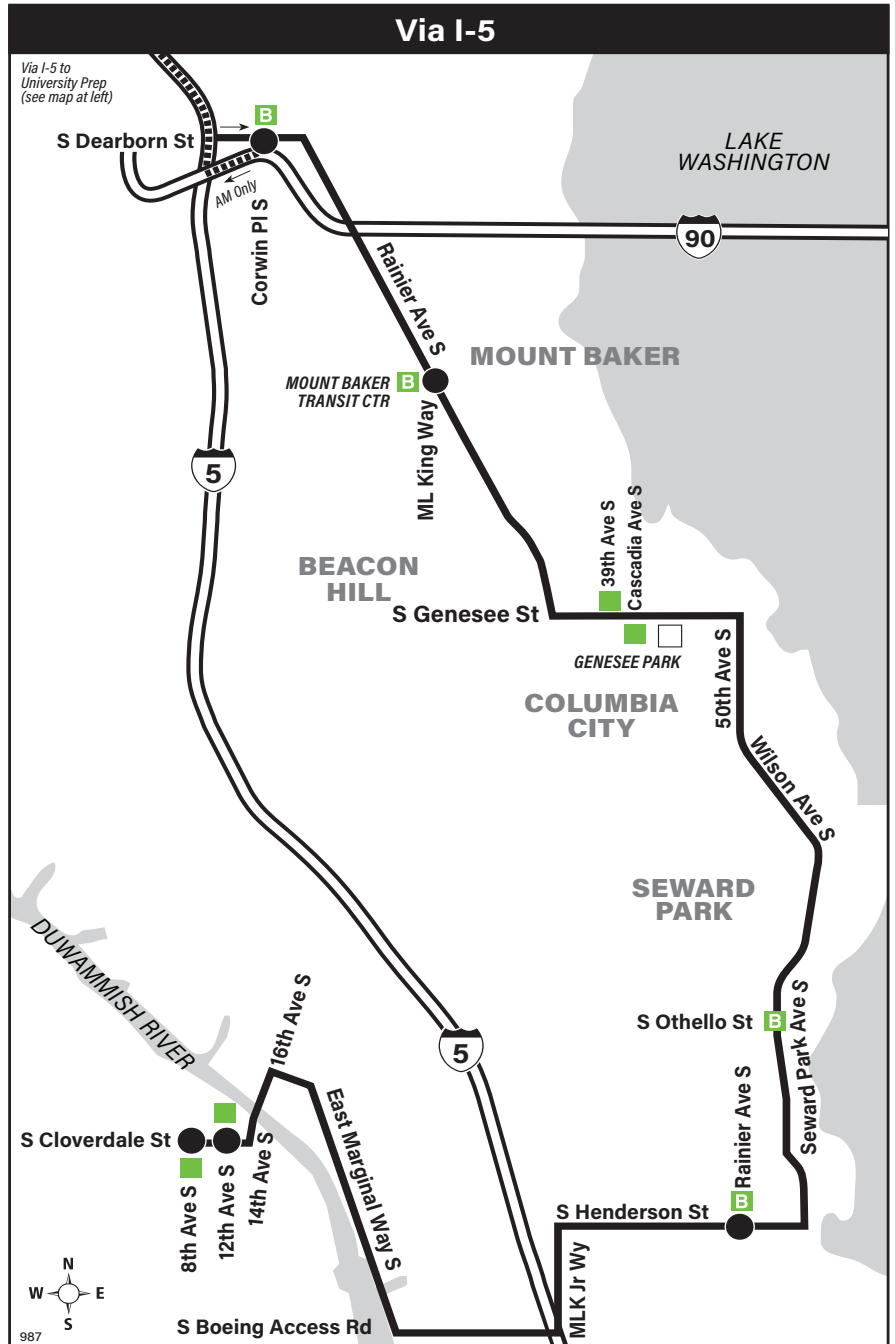

Serves University Preparatory Academy and Lakeside School

South Park, Rainier Beach, Seward Park, Mount Baker Transit Center, Ravenna, Roosevelt, Haller Lake

**MAP LEGEND**

- Makes all Route 987 stops (see bus stop list)
- Makes no stops
- Route deviation due to snow
- Time Point Street intersection from which departure times are shown on the schedules.
- Landmark A significant geographical reference point.
- Bus stop ("B" indicates both sides of street; see bus stop list).
- Park & Ride Free or pay parking area.
- 1 Line (Link)

## Route 987 Monday thru Friday to Haller Lake

Servicio de lunes a viernes a Haller Lake

South Park	Rainier Beach			Roosevelt Station Bay 1	Wedgwood	Lakeside School	
S Cloverdale St & 8th Ave S	S Henderson St & Rainier Ave S	Mount Baker TC Bay 1	S Dearborn St & Corwin Pl S	NE 65th St & Roosevelt Way NE	25th Ave NE&NE 80th St	1st Ave NE&NE 135th St	1st Ave NE&NE 140th St
Stop #32120	Stop #31135	Stop #8401	Stop #55875	Stop #16430	Stop #25798	Stop #75304	Stop #81294
6:45x	6:59x	7:14x	7:22x	7:40x	7:48x‡	8:03x‡	8:05x
<b>x</b> Express Trip. <b>‡</b> Estimated time.							

## Route 987 Monday thru Friday to Rainier Beach, South Park

Servicio de lunes a viernes a Rainier Beach, South Park

Lakeside School					Rainier Beach	South Park
1st Ave NE&NE 135th St	1st Ave NE&NE 135th St	1st Ave NE&NE 140th St	S Dearborn St & Corwin Pl S	Mount Baker TC Bay 2	S Henderson St & Rainier Ave S	S Cloverdale St & 12th Av S
Stop #75304	Stop #75304	Stop #81294	Stop #55940	Stop #8402	Stop #34544	Stop #31680
<b>3:31x</b>	<b>3:33x</b>	<b>3:36x</b>	<b>4:09x‡</b>	<b>4:19x‡</b>	<b>4:40x‡</b>	<b>4:56x‡</b>
<b>Bold</b> PM time <b>x</b> Express Trip. <b>‡</b> Estimated time.						