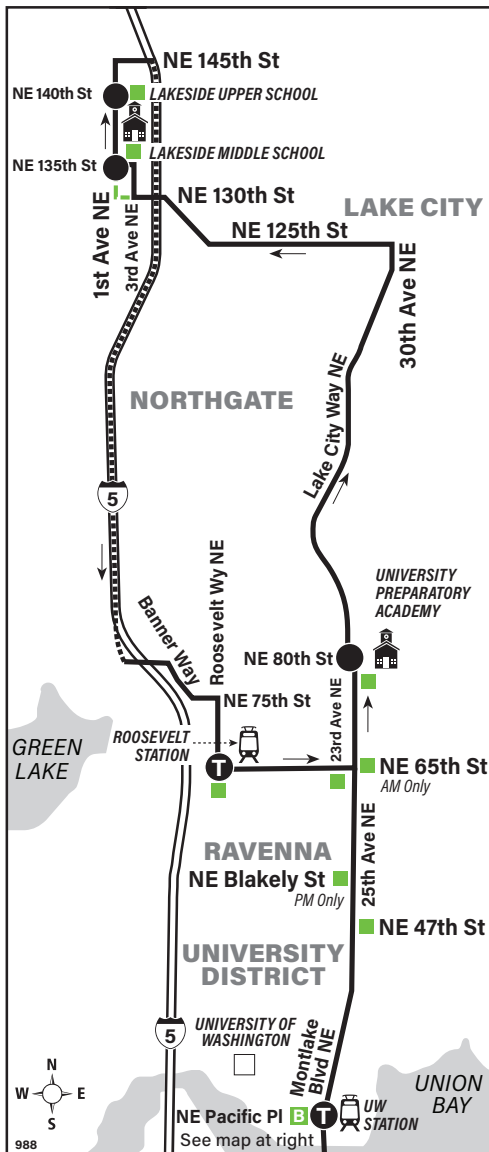

Serves University Preparatory Academy and Lakeside School

Madrona, Montlake, UW Station, Roosevelt Station, Haller Lake

MAP LEGEND

- Makes all Route 988 stops (see bus stop list)
- Makes no stops
- Snow route deviation
- Time Point Street intersection from which departure times are shown on the schedules.
- Transfer Point Route intersection for transferring to indicated route(s).
- Landmark
- Bus stop ("B" indicates both sides of street; see bus stop list).
- 1 Line (Link)

Passenger Stops

- 1st Ave NE / NE 135th St (Lakeside Middle School)
- 1st Ave NE / NE 140th St (Lakeside Upper School)
- 25th Ave NE / NE 80th St (AM only)
- NE 65th St / Roosevelt Way NE (PM only)
- NE 65th St / 23rd Ave NE (PM only)
- 25th Ave NE / NE 65th St (AM only)
- 25th Ave NE / NE 47th St (AM only)
- 25th Ave NE / NE Blakely St (PM only)
- Montlake Blvd NE / NE Pacific Pl
- 24th Ave E / E McGraw St
- 24th Ave E / E Galer St
- 23rd Ave E / E Aloha St
- 23rd Ave E / E Republican St
- E Madison St / 28th Ave E (AM) (27th Ave E - PM)
- M.L. King Jr Way / E Olive St
- E Union St / 33rd Ave E (AM only)
- E Union St / 32nd Ave E (PM only)

Route 988 Monday thru Friday to Haller Lake

Servicio de lunes a viernes a Haller Lake

Madrona	Capitol Hill		Wedgwood	Lakeside School	
33rd Ave & E Union St	23rd Ave E & E Aloha St	UW Station Bay 4	25th Ave NE & NE 80th St	1st Ave NE & NE 135th St	1st Ave NE & NE 140th St
Stop #2940	Stop #29280	Stop #25755	Stop #25798	Stop #75304	Stop #81294
7:20x	7:29x	7:37x†	7:46x†	8:01x†	8:04x
x Express Trip. † Estimated time.					