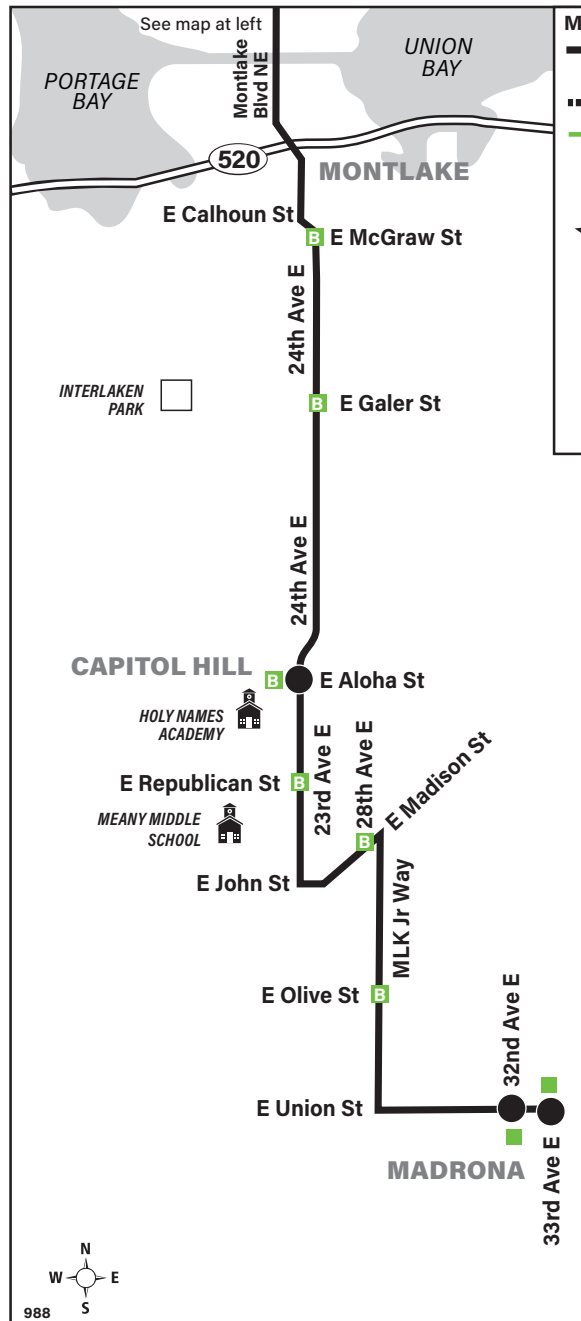

Serves University Preparatory Academy and Lakeside School

Madrona, Montlake, UW Station, Roosevelt Station, Haller Lake

MAP LEGEND

- Makes all Route 988 stops (see bus stop list)
- Makes no stops
- Snow route deviation
- Time Point Street intersection from which departure times are shown on the schedules.
- Transfer Point Route intersection for transferring to indicated route(s).
- Landmark
- Bus stop ("B" indicates both sides of street; see bus stop list).
- 1 Line (Link)

Passenger Stops

- 1st Ave NE / NE 135th St (Lakeside Middle School)
- 1st Ave NE / NE 140th St (Lakeside Upper School)
- 25th Ave NE / NE 80th St (AM only)
- NE 65th St / Roosevelt Way NE (PM only)
- NE 65th St / 23rd Ave NE (PM only)
- 25th Ave NE / NE 65th St (AM only)
- 25th Ave NE / NE 47th St (AM only)
- 25th Ave NE / NE Blakely St (PM only)
- Montlake Blvd NE / NE Pacific Pl
- 24th Ave E / E McGraw St
- 24th Ave E / E Galer St
- 23rd Ave E / E Aloha St
- 23rd Ave E / E Republican St
- E Madison St / 28th Ave E (AM) (27th Ave E - PM)
- M.L. King Jr Way / E Olive St
- E Union St / 33rd Ave E (AM only)
- E Union St / 32nd Ave E (PM only)

Route 988 Monday thru Friday to Haller Lake

Servicio de lunes a viernes a Haller Lake

Madrona	Capitol Hill		Wedgwood	Lakeside School	
33rd Ave & E Union St	23rd Ave E & E Aloha St	UW Station Bay 4	25th Ave NE & NE 80th St	1st Ave NE & NE 135th St	1st Ave NE & NE 140th St
Stop #2940	Stop #29280	Stop #25755	Stop #25798	Stop #75304	Stop #81294
7:20x	7:29x	7:37x†	7:46x†	8:01x†	8:04x
x Express Trip. † Estimated time.					