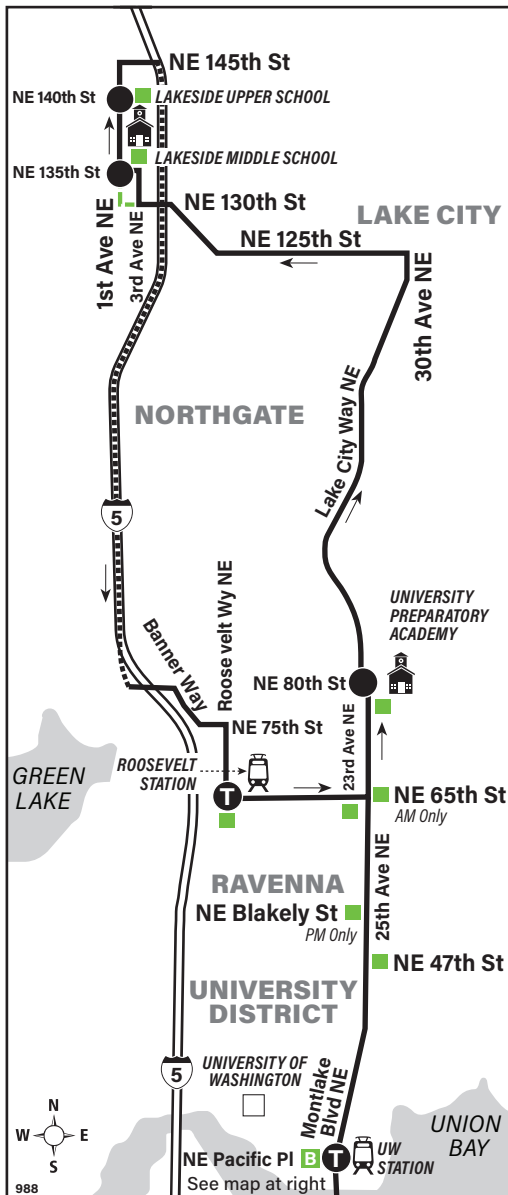

Serves University Preparatory Academy, Lakeside School and Evergreen School

Factoria, Eastgate, Eastgate P&R, Mercer Island P&R, Ravenna, Haller Lake

MAP LEGEND

- Makes all Route 988 stops (see bus stop list)
- Makes no stops
- Snow route deviation
- Time Point Street intersection from which departure times are shown on the schedules.
- Transfer Point Route intersection for transferring to indicated route(s).
- Landmark
- Bus stop ("B" indicates both sides of street; see bus stop list).
- 1 Line (Link)

- Passenger Stops**
- Factoria Blvd SE / Coal Creek Pkwy SE
 - SE Allen Rd / SE Newport Way
 - Eastgate P&R (Bay 2, AM; Bay 1, PM)
 - Eastgate Freeway Station
 - Mercer Island P&R (Bay 1, AM; Bay 2, PM)
 - 25th Ave NE / NE 80th St (University Prep - AM)
 - 1st Ave NE / NE 135th St (Lakeside Middle School)
 - 1st Ave NE / NE 140th St (Lakeside Upper School)
 - Meridian Ave N / N 150th St (Evergreen School)

Route 989 Monday thru Friday to Haller Lake

Servicio de lunes a viernes a Haller Lake

			Wedgwood	Lakeside School			Parkwood
Factoria Blvd & Coal Creek Pkwy	Eastgate P&R Bay 2	Mercer Island P&R	25th Ave NE & NE 80th St	1st Ave NE & NE 135th St	1st Ave NE & NE 140th St	Meridian Ave N & N 150th St	
Stop #64840	Stop #67015	Stop #64140	Stop #25798	Stop #75304	Stop #81294	Stop #16330	
6:51	7:03	7:16	7:47‡	8:00‡	8:13w	8:17	
w Bus leaves at this time. It arrives several minutes earlier. ‡ Estimated time.							

Route 989 Monday thru Friday to Factoria

Servicio de lunes a viernes a Factoria

Parkwood	Lakeside School					
Meridian Ave N & N 150th St	1st Ave NE & NE 135th St	1st Ave NE & NE 140th St	Mercer Island P&R	Eastgate P&R Bay 1	SE Newport Way & SE Allen Rd	Factoria Blvd & Coal Creek Pkwy
Stop #16330	Stop #75304	Stop #81294	Stop #64065	Stop #67014	Stop #64760	Stop #64790
3:20	3:34w	3:37	4:25‡	4:33‡	4:44‡	4:49‡
Bold PM time w Bus leaves at this time. It arrives several minutes earlier. ‡ Estimated time.						