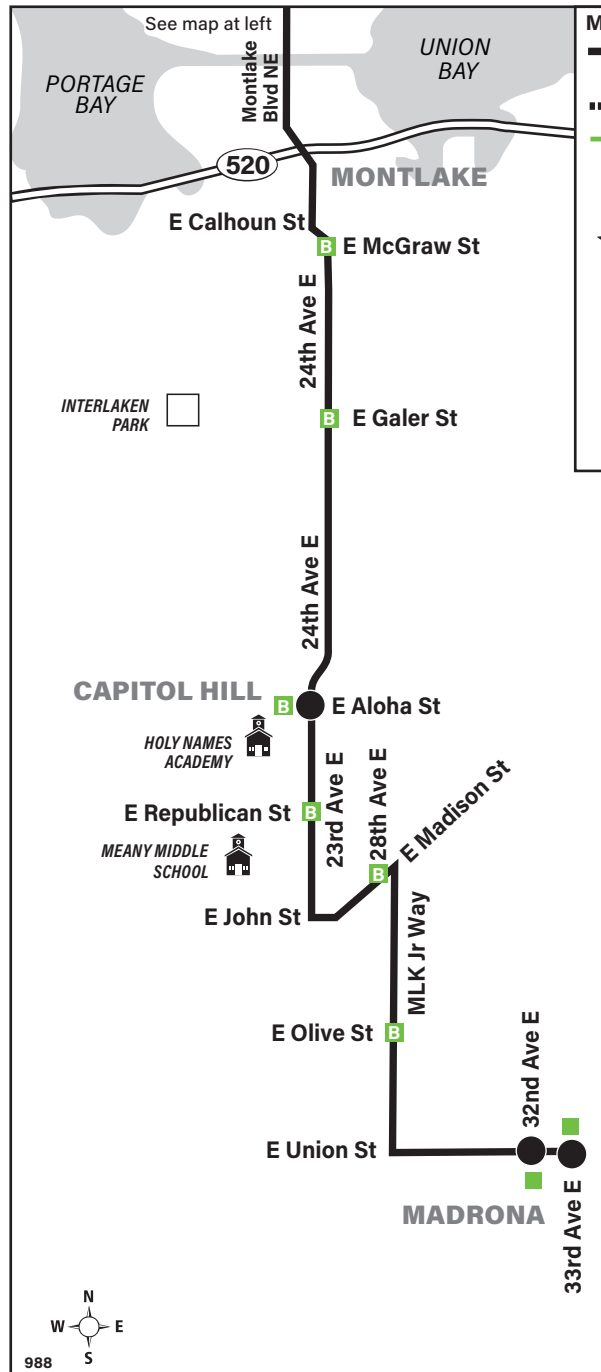

Serves University Preparatory Academy, Lakeside School and Evergreen School

Factoria, Eastgate, Eastgate P&R, Mercer Island P&R, Ravenna, Haller Lake

MAP LEGEND

- Makes all Route 988 stops (see bus stop list)
- Makes no stops
- Snow route deviation
- Time Point Street intersection from which departure times are shown on the schedules.
- Transfer Point Route intersection for transferring to indicated route(s).
- Landmark
- Bus stop ("B" indicates both sides of street; see bus stop list).
- 1 Line (Link)

- Passenger Stops**
- Factoria Blvd SE / Coal Creek Pkwy SE
 - SE Allen Rd / SE Newport Way
 - Eastgate P&R (Bay 2, AM; Bay 1, PM)
 - Eastgate Freeway Station
 - Mercer Island P&R (Bay 1, AM; Bay 2, PM)
 - 25th Ave NE / NE 80th St (University Prep - AM)
 - 1st Ave NE / NE 135th St (Lakeside Middle School)
 - 1st Ave NE / NE 140th St (Lakeside Upper School)
 - Meridian Ave N / N 150th St (Evergreen School)

Route 989 Monday thru Friday to Haller Lake

Servicio de lunes a viernes a Haller Lake

			Wedgwood	Lakeside School			Parkwood
Factoria Blvd & Coal Creek Pkwy	Eastgate P&R Bay 2	Mercer Island P&R	25th Ave NE & NE 80th St	1st Ave NE & NE 135th St	1st Ave NE & NE 140th St	Meridian Ave N & N 150th St	
Stop #64840	Stop #67015	Stop #64140	Stop #25798	Stop #75304	Stop #81294	Stop #16330	
6:51	7:03	7:16	7:47‡	8:00‡	8:13w	8:17	
w Bus leaves at this time. It arrives several minutes earlier. ‡ Estimated time.							

Route 989 Monday thru Friday to Factoria

Servicio de lunes a viernes a Factoria

Parkwood	Lakeside School					
Meridian Ave N & N 150th St	1st Ave NE & NE 135th St	1st Ave NE & NE 140th St	Mercer Island P&R	Eastgate P&R Bay 1	SE Newport Way & SE Allen Rd	Factoria Blvd & Coal Creek Pkwy
Stop #16330	Stop #75304	Stop #81294	Stop #64065	Stop #67014	Stop #64760	Stop #64790
3:20	3:34w	3:37	4:25‡	4:33‡	4:44‡	4:49‡
Bold PM time w Bus leaves at this time. It arrives several minutes earlier. ‡ Estimated time.						