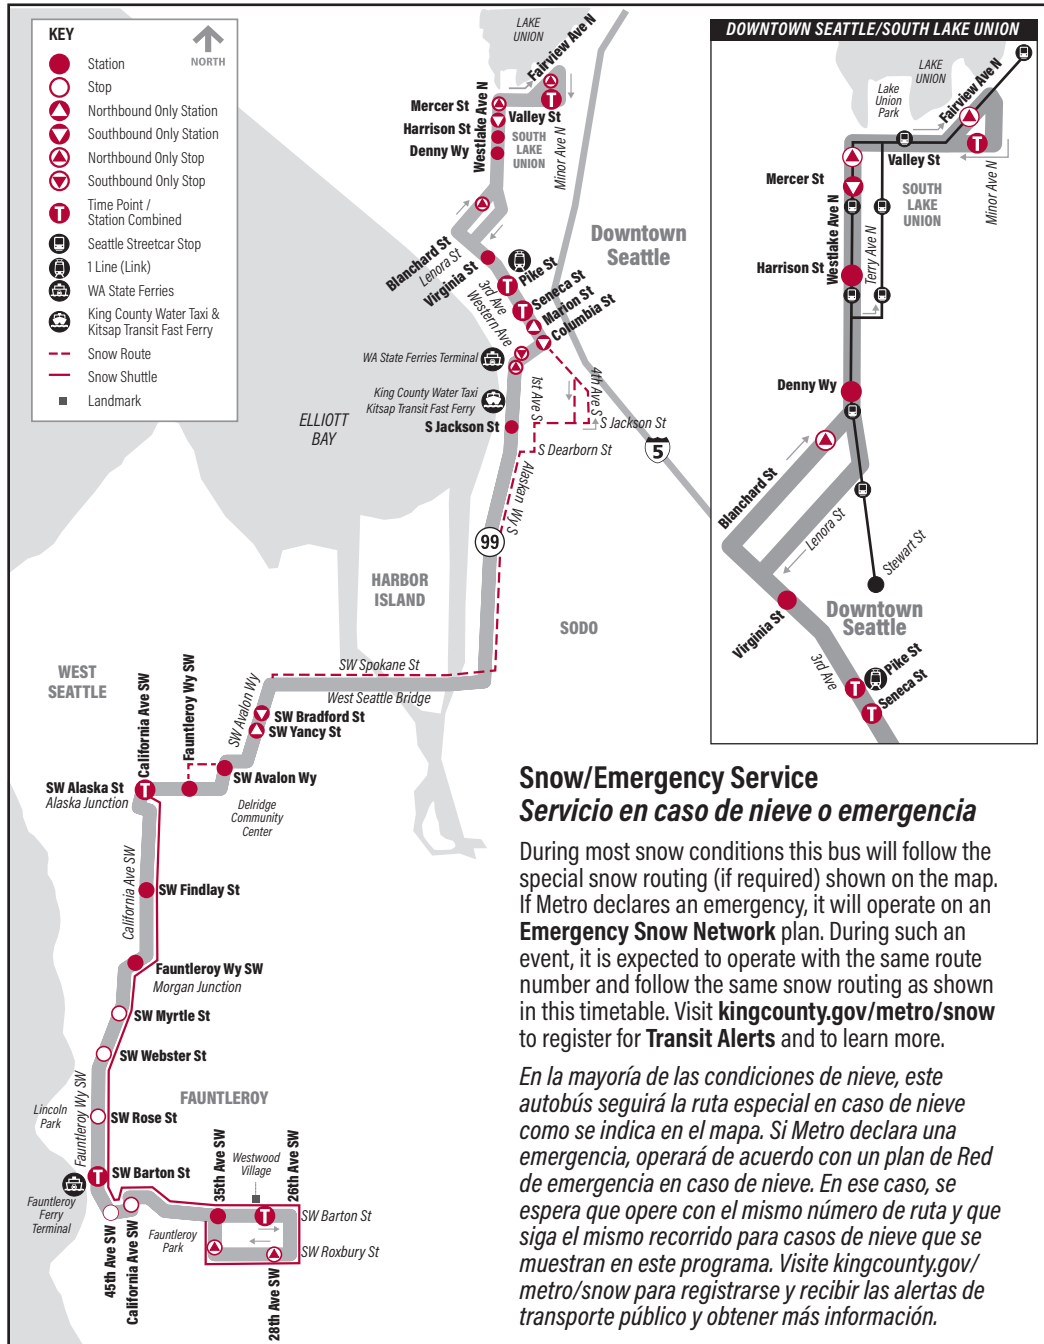

Westwood Village, Fauntleroy, Alaska Junction, West Seattle, Downtown Seattle, South Lake Union

What to Pay / Cuánto pagar

Adult (19 and older) <i>Adultos (19 años y mayor)</i>	\$2.75
Children and Youth (0-18 yrs) <i>Niños y jóvenes (0-18 años)</i>	FREE
ORCA LIFT Fare* / Tarifa ORCA LIFT*	\$1.00
RRFP cardholders (registered seniors 65+, riders with disabilities, Medicare cardholders) <i>Titulares de Regional Reduced Fare Permit (RRFP, Tarjeta Regional de Descuento)</i> , (adultos mayores de 65 años registrados, pasajeros con discapacidades, titulares de tarjetas de Medicare)	\$1.00