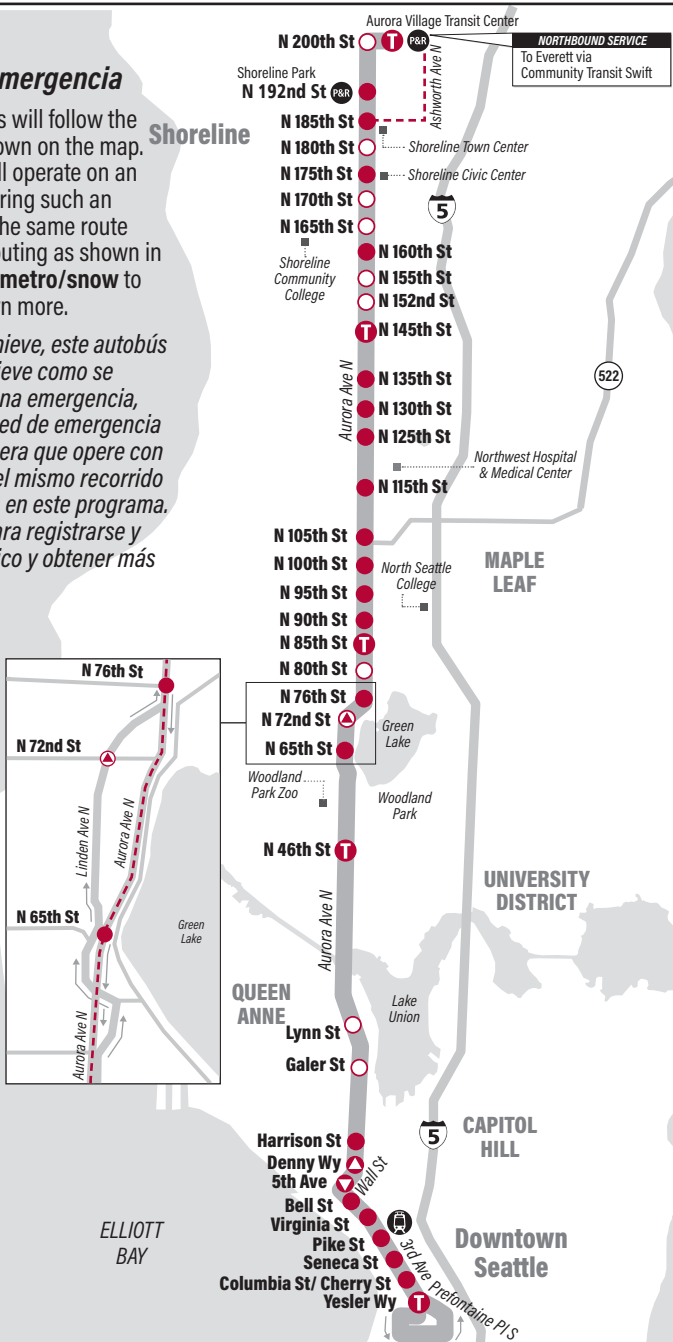

Snow/Emergency Service Servicio en caso de nieve o emergencia

During most snow conditions this bus will follow the special snow routing (if required) shown on the map. If Metro declares an emergency, it will operate on an **Emergency Snow Network** plan. During such an event, it is expected to operate with the same route number and follow the same snow routing as shown in this timetable. Visit kingcounty.gov/metro/snow to register for **Transit Alerts** and to learn more.

En la mayoría de las condiciones de nieve, este autobús seguirá la ruta especial en caso de nieve como se indica en el mapa. Si Metro declara una emergencia, operará de acuerdo con un plan de Red de emergencia en caso de nieve. En ese caso, se espera que opere con el mismo número de ruta y que siga el mismo recorrido para casos de nieve que se muestran en este programa. Visite kingcounty.gov/metro/snow para registrarse y recibir las alertas de transporte público y obtener más información.

KEY

- Station
- Stop
- Northbound Only Stop
- Southbound Only Station
- Time Point / Station Combined
- 1 Line (Link)
- Park & Ride
- Snow Route
- Landmark

↑ NORTH

What to Pay / Cuánto pagar

Adult (19 and older) <i>Adultos</i> (19 años y mayor)	$2.75
Children and Youth (0-18 yrs) <i>Niños y jóvenes</i> (0-18 años)	FREE
ORCA LIFT Fare* / <i>Tarifa ORCA LIFT*</i>	$1.00
RRFP cardholders (registered seniors 65+, riders with disabilities, Medicare cardholders) <i>Titulares de Regional Reduced Fare Permit</i> (RRFP, Tarjeta Regional de Descuento), (adultos mayores de 65 años registrados, pasajeros con discapacidades, titulares de tarjetas de Medicare)	$1.00

*Income Qualified / *Ingresos que reúnan los requisitos

This route has improved service thanks to Seattle voters. Seattle Department of Transportation