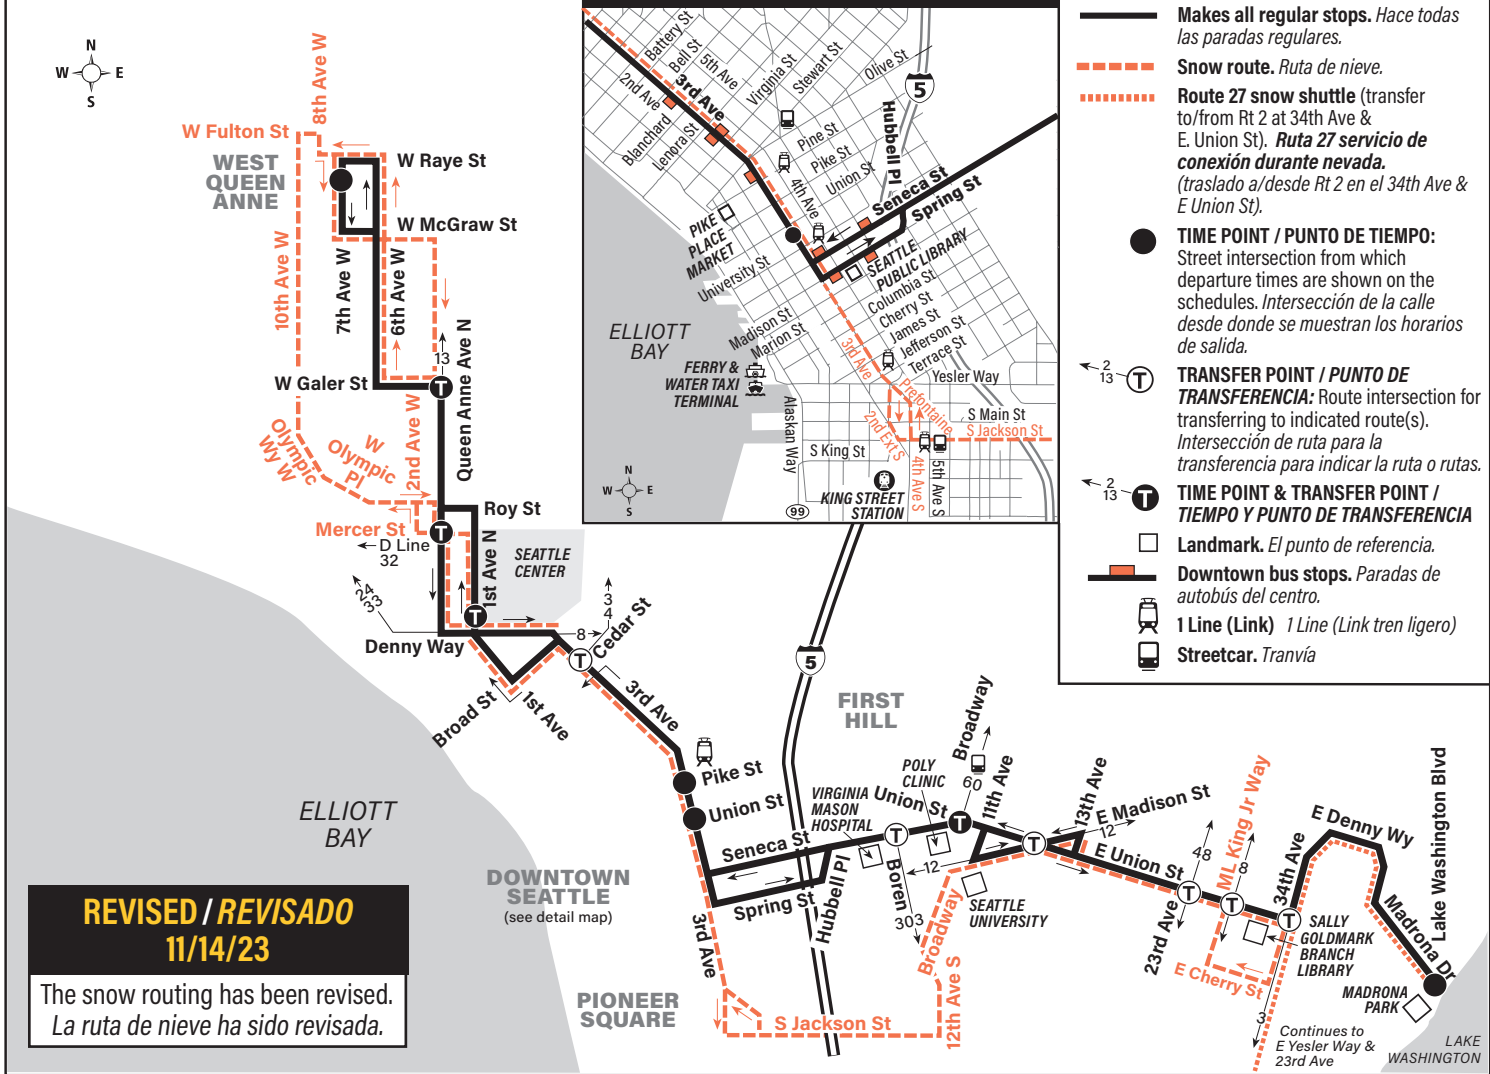

September 2, 2023 thru
March 29, 2024

Del 2 de septiembre de 2023
al 29 de marzo de 2024

2, 13

REVISED / REVISADO 11/14/23

Seattle Pacific University, Queen Anne, Seattle Center West, Downtown Seattle, First Hill, Seattle University, Madrona Park

Route 2

REVISED / REVISADO 11/14/23
The snow routing has been revised.
La ruta de nieve ha sido revisada.

ROUTE 2

This route has improved service thanks to Seattle voters.

Seattle Department of Transportation