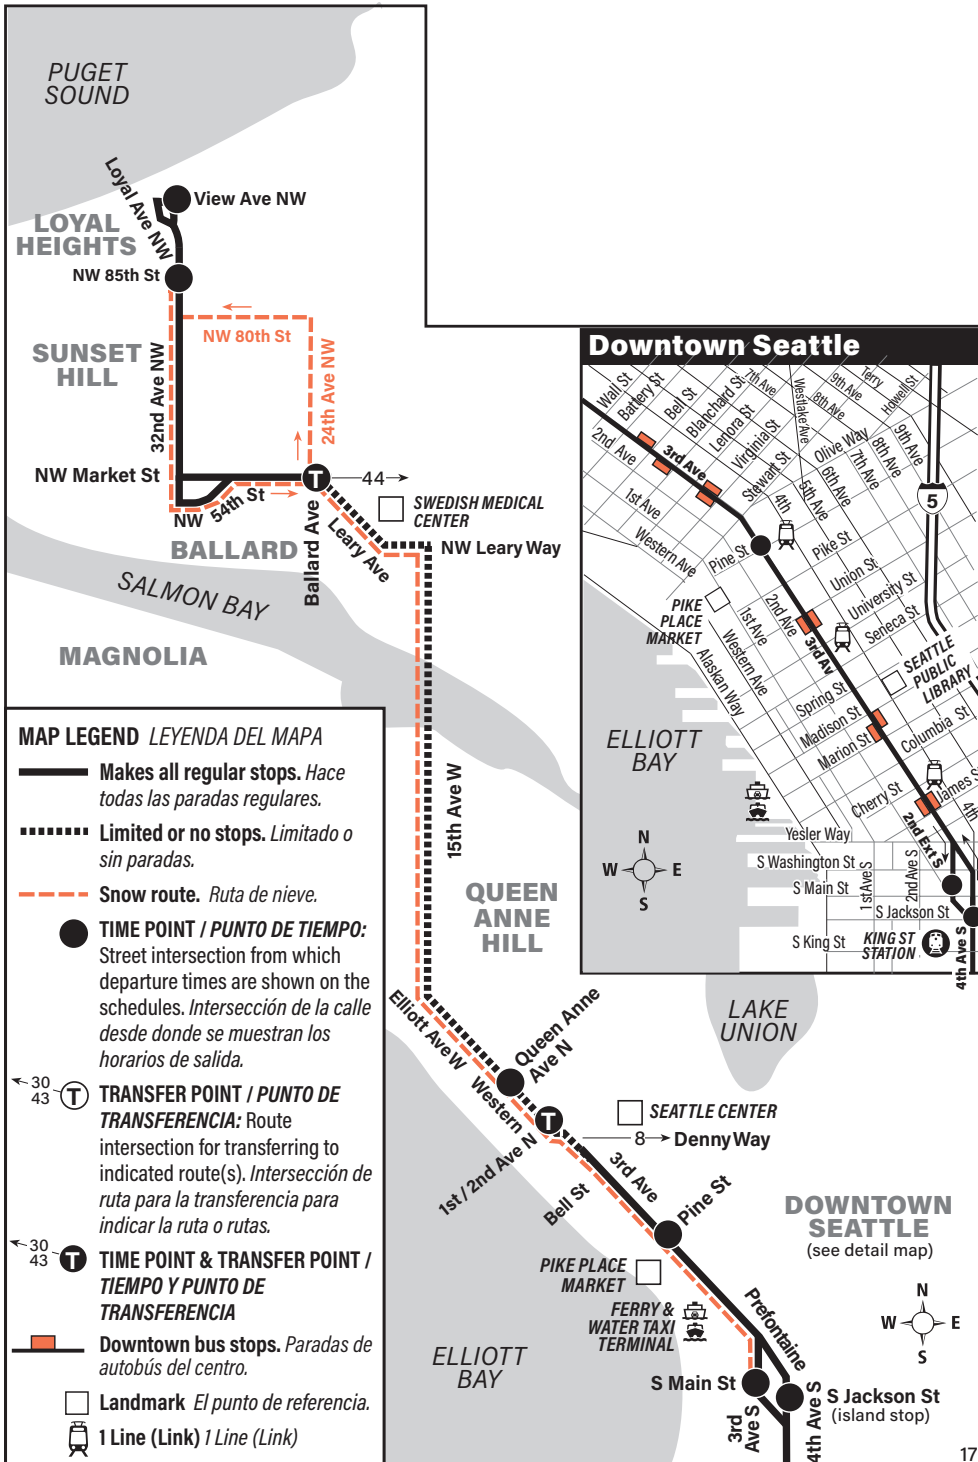

September 2, 2023 thru March 29, 2024

Del 2 de septiembre de 2023 al 29 de marzo de 2024

17

(Routes 15 & 18 suspended)

Loyal Heights, Sunset Hill, Ballard, Seattle Center, Downtown Seattle

This route does not operate on weekends or holidays.

Express Service Information

Route 17 EXPRESS to downtown Seattle makes no stops between Ballard Ave NW & NW Market St and 3rd Ave & Bell St EXCEPT at 15th Ave NW & Leary Ave NW, Elliott Ave W & W Prospect St and W Harrison St and Denny Way & 2nd Ave N.

Rt 17 EXPRESS to Sunset Hill makes no stops between 3rd Ave & Bell St and Ballard Ave NW & NW Market St EXCEPT at 1st Ave & Denny Way, Elliott Ave W & 4th Ave W and W Prospect St and 15th Ave NW & NW Leary Way.

Route 17 Monday thru Friday to Ballard, Sunset Hill, Loyal Heights

Servicio de lunes a viernes a Ballard, Sunset Hill, Loyal Heights

Downtown Seattle		Lower Queen Anne	Ballard	Loyal Heights	
4th Ave S & S Jackson St (Island stop)	3rd Ave & Pine St	Denny Way & Queen Anne Ave N	NW Market St & Ballard Ave NW	32nd Ave NW & NE 85th St	View Ave NW & Loyal Ave NW
Stop #619	Stop #590	Stop #19440	Stop #18740	Stop #18930	Stop #17950
3:45x	3:52x	4:00x‡	4:14x‡	4:24x‡	4:27x‡
4:25x	4:32x	4:40x‡	4:54x‡	5:04x‡	5:07x‡
5:05x	5:13x	5:21x‡	5:35x‡	5:45x‡	5:48x‡
5:45x	5:53x	6:01x‡	6:15x‡	6:24x‡	6:27x‡
Bold PM time x Express Trip. ‡ Estimated time.					