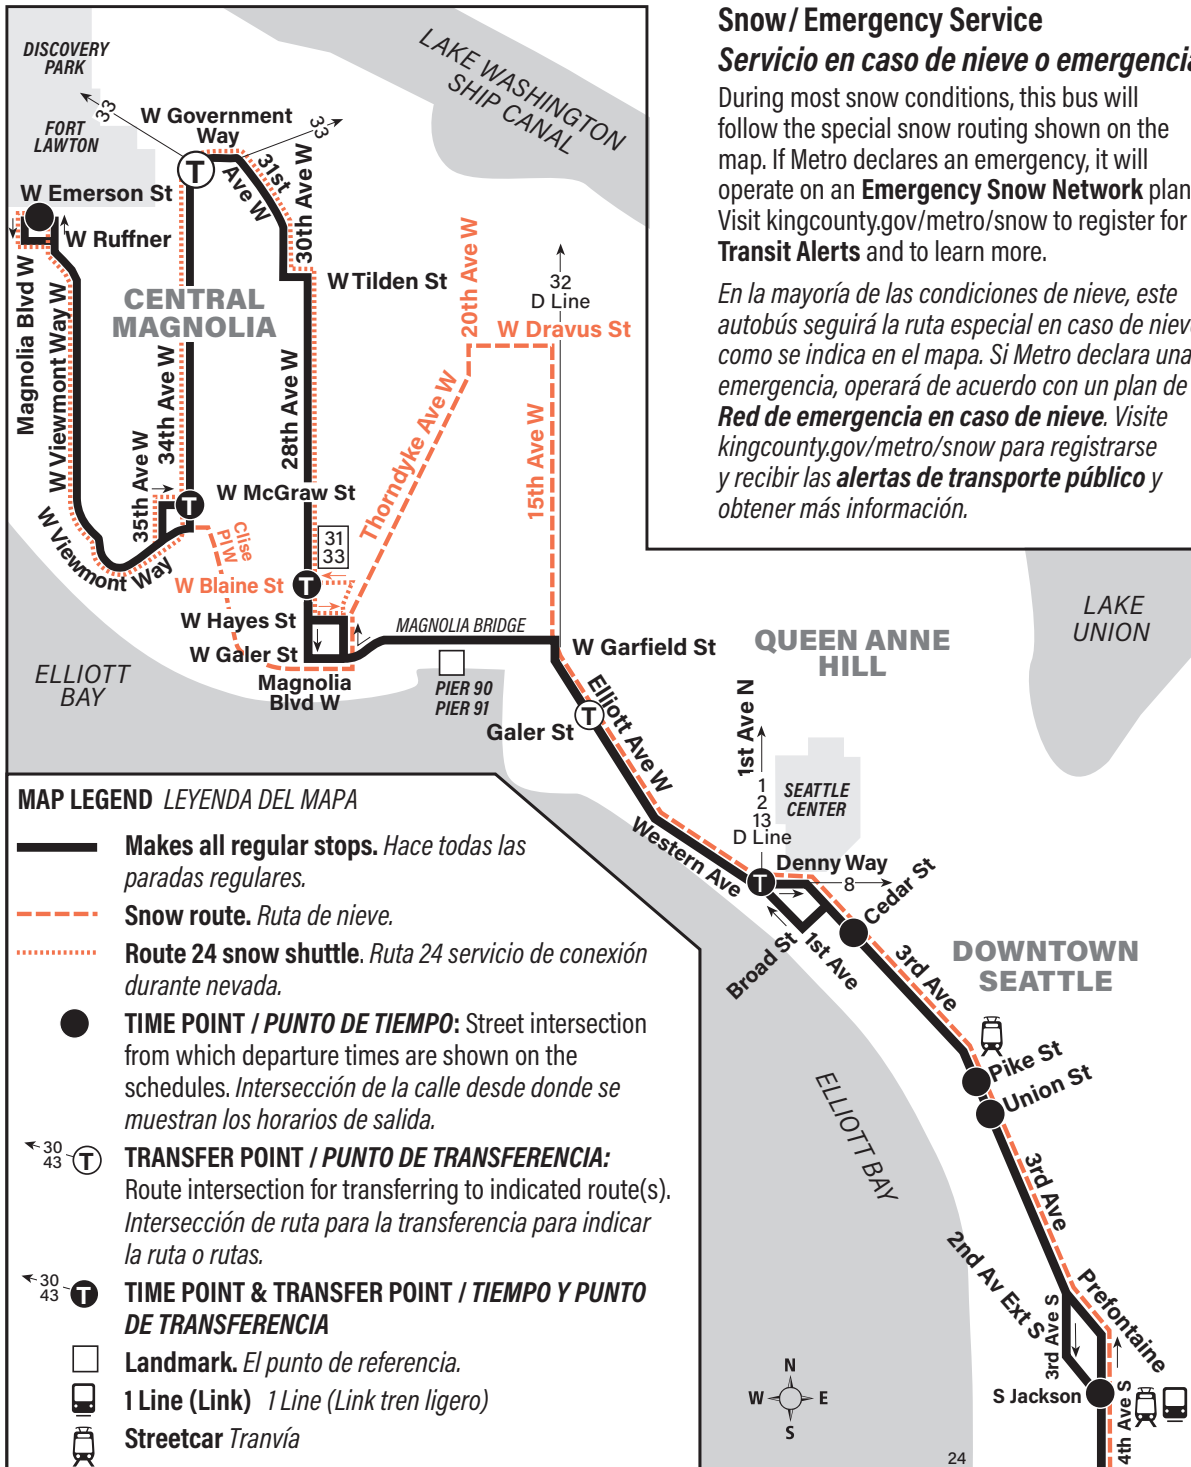

September 2, 2023 thru
March 29, 2024

Del 2 de septiembre de 2023
al 29 de marzo de 2024

(Route 19 suspended)

Magnolia, Seattle Center, Downtown Seattle

Route 24 Monday thru Friday to Downtown Seattle

Servicio de lunes a viernes al centro de Seattle

North Magnolia	South Magnolia		Downtown Seattle		To Route
W Emerson St & Magnolia Blvd W	35th Ave W & W McGraw St	28th Ave W & W Blaine St	3rd Ave & Cedar St	3rd Ave & Pike St	
Stop #20530	Stop #20650	Stop #20700	Stop #2220	Stop #433	
5:16	5:21	5:35	5:45	5:50	124
5:46	5:51	6:05	6:15	6:20	124
6:01	6:06	6:20	6:30	6:35	124
6:27	6:32	6:48	7:00	7:06	124
6:41	6:47	7:03	7:15	7:21	124
7:01	7:07	7:23	7:35‡	7:41b‡	124
7:24	7:30	7:46	7:58‡	8:04b‡	RB
7:49	7:55	8:11	8:23‡	8:29b‡	RB
8:09	8:15	8:31	8:43	8:49	124
8:40	8:46	9:02	9:14	9:20	124
9:13	9:18	9:33	9:44	9:50	124
9:43	9:48	10:03	10:14	10:20	124
10:14	10:19	10:32	10:43	10:49	124
10:44	10:49	11:02	11:13	11:20	124
11:14	11:19	11:32	11:43	11:50	124
11:44	11:49	12:02	12:13	12:20	124
12:14	12:19	12:32	12:43	12:50	124
12:44	12:49	1:02	1:13	1:20	124
1:14	1:19	1:32	1:43	1:50	124
1:44	1:49	2:02	2:13	2:20	124
2:12	2:17	2:30	2:43	2:50	124
2:43	2:48	3:01	3:14	3:21	124
3:12	3:17	3:30	3:43	3:50	124
3:39	3:44	3:58	4:13	4:20	124
4:11	4:17	4:31	4:46	4:53	124
4:41	4:47	5:01	5:16	5:23	124
5:10	5:16	5:30	5:45	5:52	124
5:42	5:48	6:02	6:15	6:22	124
6:06	6:11	6:25	6:38	6:45	124
6:40	6:45	6:58	7:08	7:14	124
7:41	7:46	7:59	8:08	8:14	124
8:43	8:48	9:00	9:09	9:15	124
—	9:49c	10:00	10:09	10:14	124
—	10:50c	11:00	11:09	11:14	124
—	11:50c	12:00	12:09	12:14	124

Bold PM time

b Trip ends southbound 3rd Ave S & S Main St several minutes later.

c Serves northbound 34th Ave W & W McGraw St at this time.

‡ Estimated time.

RB Returns to Ryerson Base Garage.

What To Pay Cuánto pagar