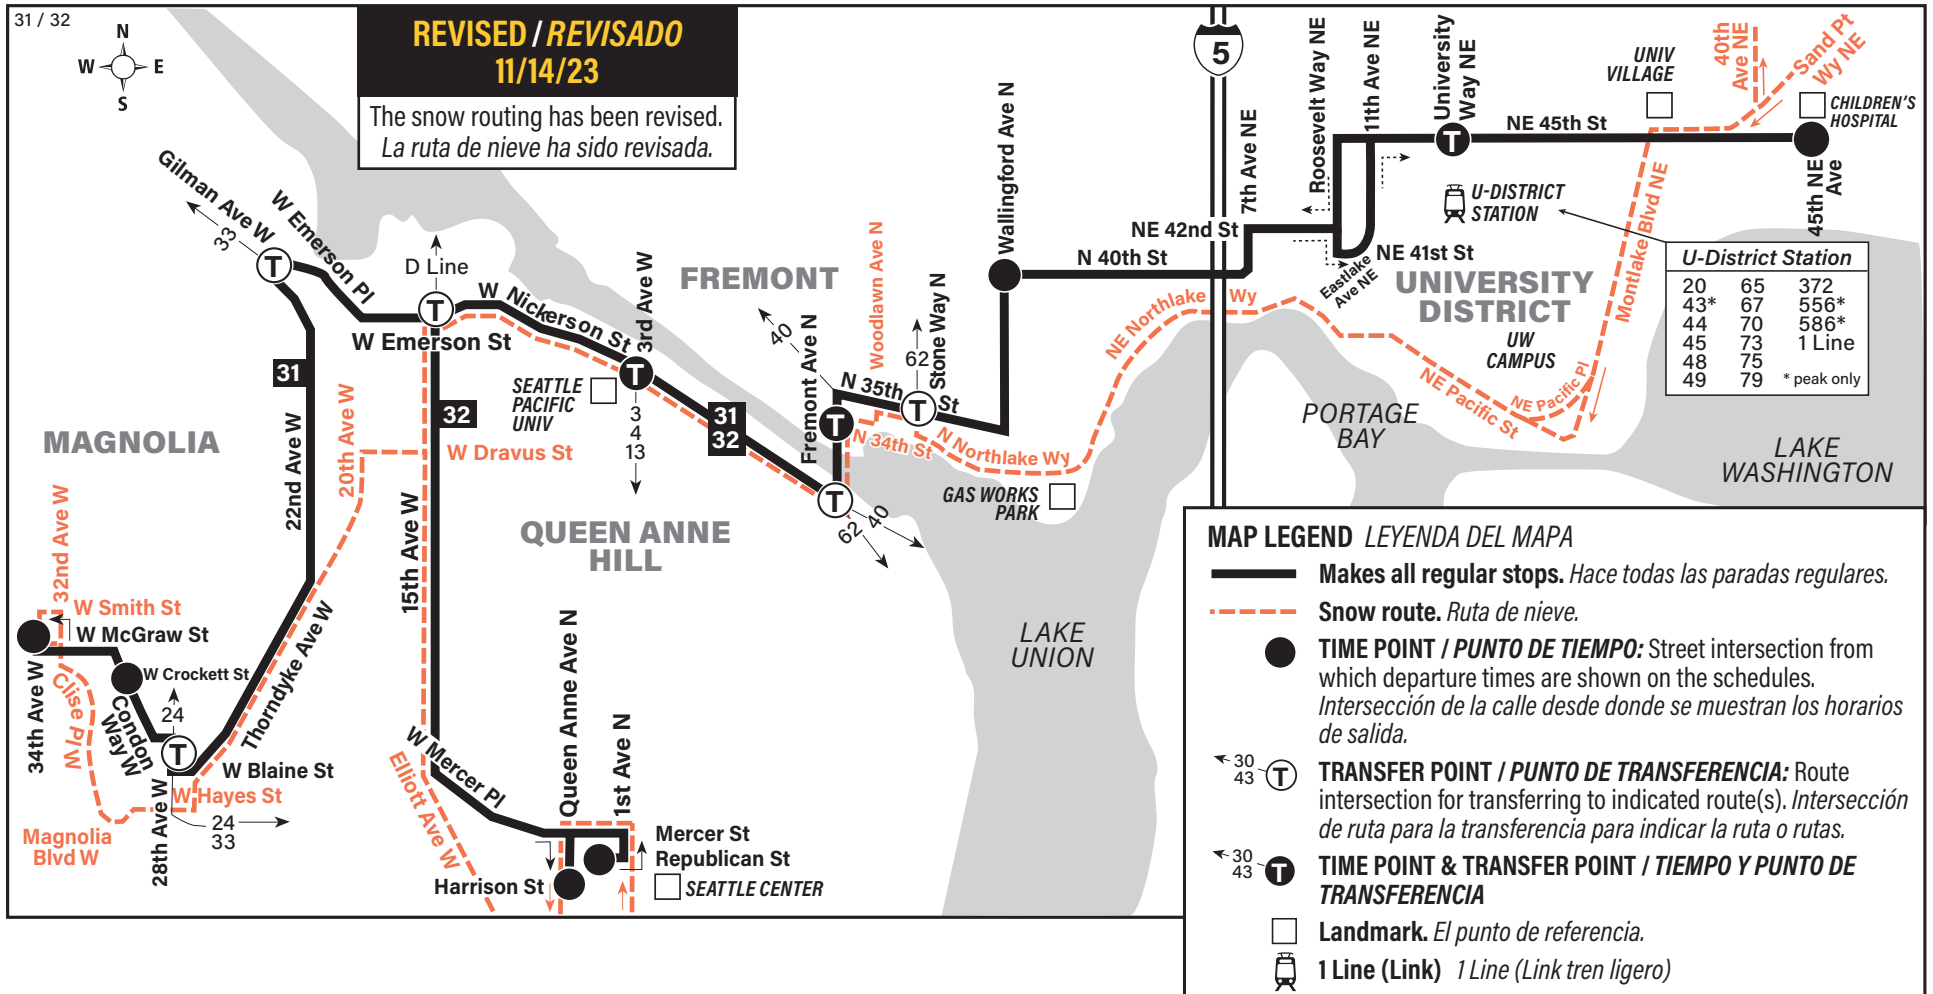

September 2, 2023 thru March 29, 2024

Del 2 de septiembre de 2023 al 29 de marzo de 2024

31, 32

REVISED / REVISADO 11/14/23

Children's Hospital, University District, Wallingford, Fremont, Seattle Pacific University, Seattle Center, Magnolia

	South Magnolia	Lower Queen Anne	Seattle Pacific University	Fremont	Wallingford	University District Station Bay 3	Laurelhurst
	34th Ave W & W McGraw St	Republican St & 1st Ave N	W Nickerson St & 3rd Ave W	Fremont Ave N & N 34th St	N 40th St & Wallingford Ave N	NE 45th St & University Way NE	Children's Hospital
Route	Stop #24250	Stop #2361	Stop #18220	Stop #26860	Stop #26965	Stop #10911	Stop #29091
31	4:57	—	5:12	5:18	5:24†	5:35	5:44†
32	—	5:09	5:22	5:28	5:34†	5:45	5:54
31	5:17	—	5:32	5:38	5:44†	5:55	6:04†
32	—	5:32	5:45	5:51	5:57†	6:08	6:17†
31	5:45	—	6:00	6:06	6:12†	6:23	6:32†
32	—	6:02	6:15	6:21	6:27†	6:37	6:46†
31	6:16	—	6:30	6:36	6:42†	6:52	7:01†
32	—	6:32	6:45	6:51	6:57†	7:06	7:15†
31	6:46	—	7:00	7:05	7:10†	7:19	7:28†
32	—	7:03	7:15	7:20	7:25†	7:34	7:43†
31	7:16	—	7:30	7:35	7:40†	7:49	7:58†
32	—	7:33	7:45	7:50	7:55†	8:04	8:12†
31	7:46	—	8:00	8:04	8:09†	8:18	8:26†
32	—	8:03	8:15	8:19	8:24†	8:33	8:41†
31	8:17	—	8:30	8:34	8:39†	8:48	8:56†
32	—	8:33	8:45	8:49	8:54†	9:02	9:10†
31	8:47	—	9:00	9:04	9:09†	9:18	9:26†
32	—	9:04	9:15	9:18	9:23†	9:31	9:39†
31	9:17	—	9:30	9:33	9:38†	9:46	9:53
32	—	9:34	9:45	9:48	9:53†	10:01	10:09†
31	9:47	—	10:00	10:03	10:07†	10:15	10:22†
32	—	10:04	10:15	10:18	10:23†	10:31	10:38†
31	—	10:35	10:45	10:48	10:53†	11:01	11:08†
32	—	11:05	11:15	11:18	11:23†	11:30	11:37†
31	—	11:35	11:45	11:48	11:52†	11:59	12:06†
32	—	12:05	12:15	12:18	12:22†	12:29	12:36†
31	—	12:35	12:45	12:48	12:52†	12:59	1:06†
32	—	1:05	1:15	1:18	1:22†	1:29	1:36†