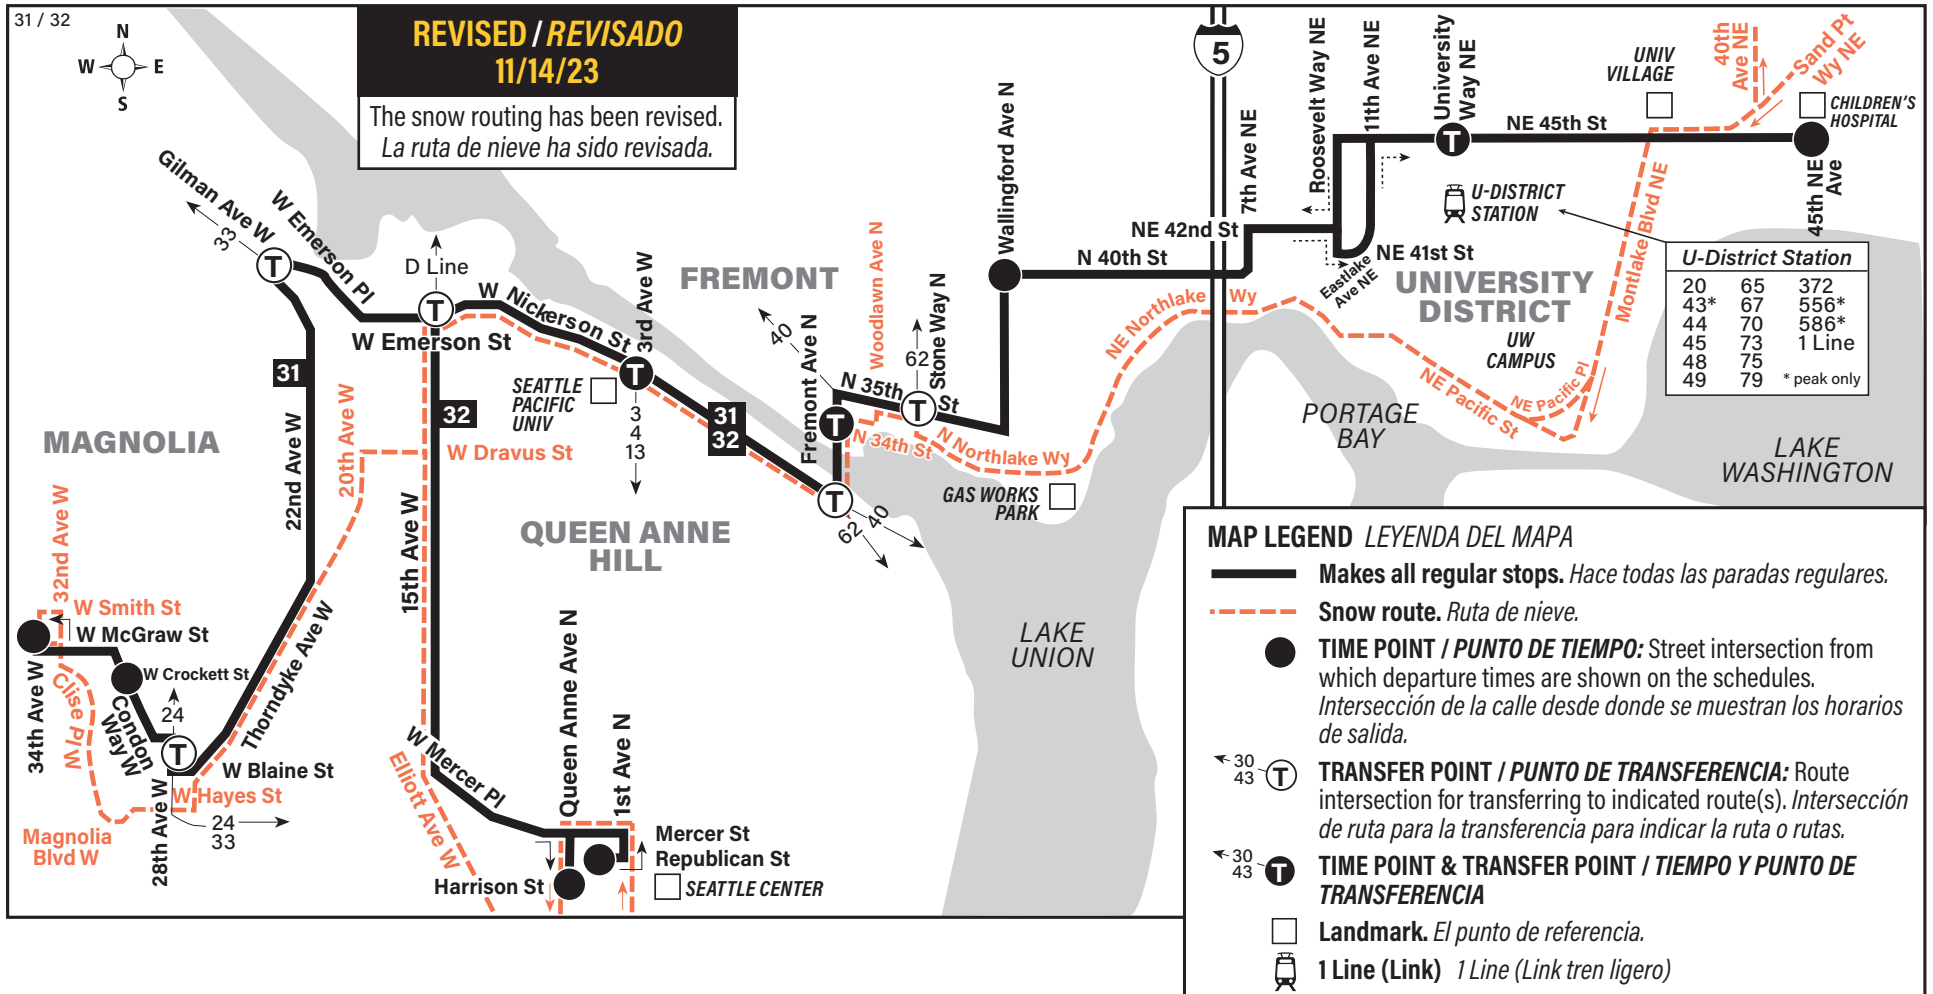

September 2, 2023 thru March 29, 2024

Del 2 de septiembre de 2023 al 29 de marzo de 2024

31, 32

REVISED / REVISADO 11/14/23

Children's Hospital, University District, Wallingford, Fremont, Seattle Pacific University, Seattle Center, Magnolia

	South Magnolia	Lower Queen Anne	Seattle Pacific University	Fremont	Wallingford	University District Station Bay 3	Laurelhurst
	34th Ave W & W McGraw St	Republican St & 1st Ave N	W Nickerson St & 3rd Ave W	Fremont Ave N & N 34th St	N 40th St & Wallingford Ave N	NE 45th St & University Way NE	Children's Hospital
Route	Stop #24250	Stop #2361	Stop #18220	Stop #26860	Stop #26965	Stop #10911	Stop #29091
31	4:57	—	5:12	5:18	5:24‡	5:35	5:44‡
32	—	5:09	5:22	5:28	5:34‡	5:45	5:54
31	5:17	—	5:32	5:38	5:44‡	5:55	6:04‡
32	—	5:32	5:45	5:51	5:57‡	6:08	6:17‡
31	5:45	—	6:00	6:06	6:12‡	6:23	6:32‡
32	—	6:02	6:15	6:21	6:27‡	6:37	6:46‡
31	6:16	—	6:30	6:36	6:42‡	6:52	7:01‡
32	—	6:32	6:45	6:51	6:57‡	7:06	7:15‡
31	6:46	—	7:00	7:05	7:10‡	7:19	7:28‡
32	—	7:03	7:15	7:20	7:25‡	7:34	7:43‡
31	7:16	—	7:30	7:35	7:40‡	7:49	7:58‡
32	—	7:33	7:45	7:50	7:55‡	8:04	8:12‡
31	7:46	—	8:00	8:04	8:09‡	8:18	8:26‡
32	—	8:03	8:15	8:19	8:24‡	8:33	8:41‡
31	8:17	—	8:30	8:34	8:39‡	8:48	8:56‡
32	—	8:33	8:45	8:49	8:54‡	9:02	9:10‡
31	8:47	—	9:00	9:04	9:09‡	9:18	9:26‡
32	—	9:04	9:15	9:18	9:23‡	9:31	9:39‡
31	9:17	—	9:30	9:33	9:38‡	9:46	9:53
32	—	9:34	9:45	9:48	9:53‡	10:01	10:09‡
31	9:47	—	10:00	10:03	10:07‡	10:15	10:22‡
32	—	10:04	10:15	10:18	10:23‡	10:31	10:38‡
31	—	10:35	10:45	10:48	10:53‡	11:01	11:08‡
32	—	11:05	11:15	11:18	11:23‡	11:30	11:37‡
31	—	11:35	11:45	11:48	11:52‡	11:59	12:06‡
32	—	12:05	12:15	12:18	12:22‡	12:29	12:36‡
31	—	12:35	12:45	12:48	12:52‡	12:59	1:06‡
32	—	1:05	1:15	1:18	1:22‡	1:29	1:36‡