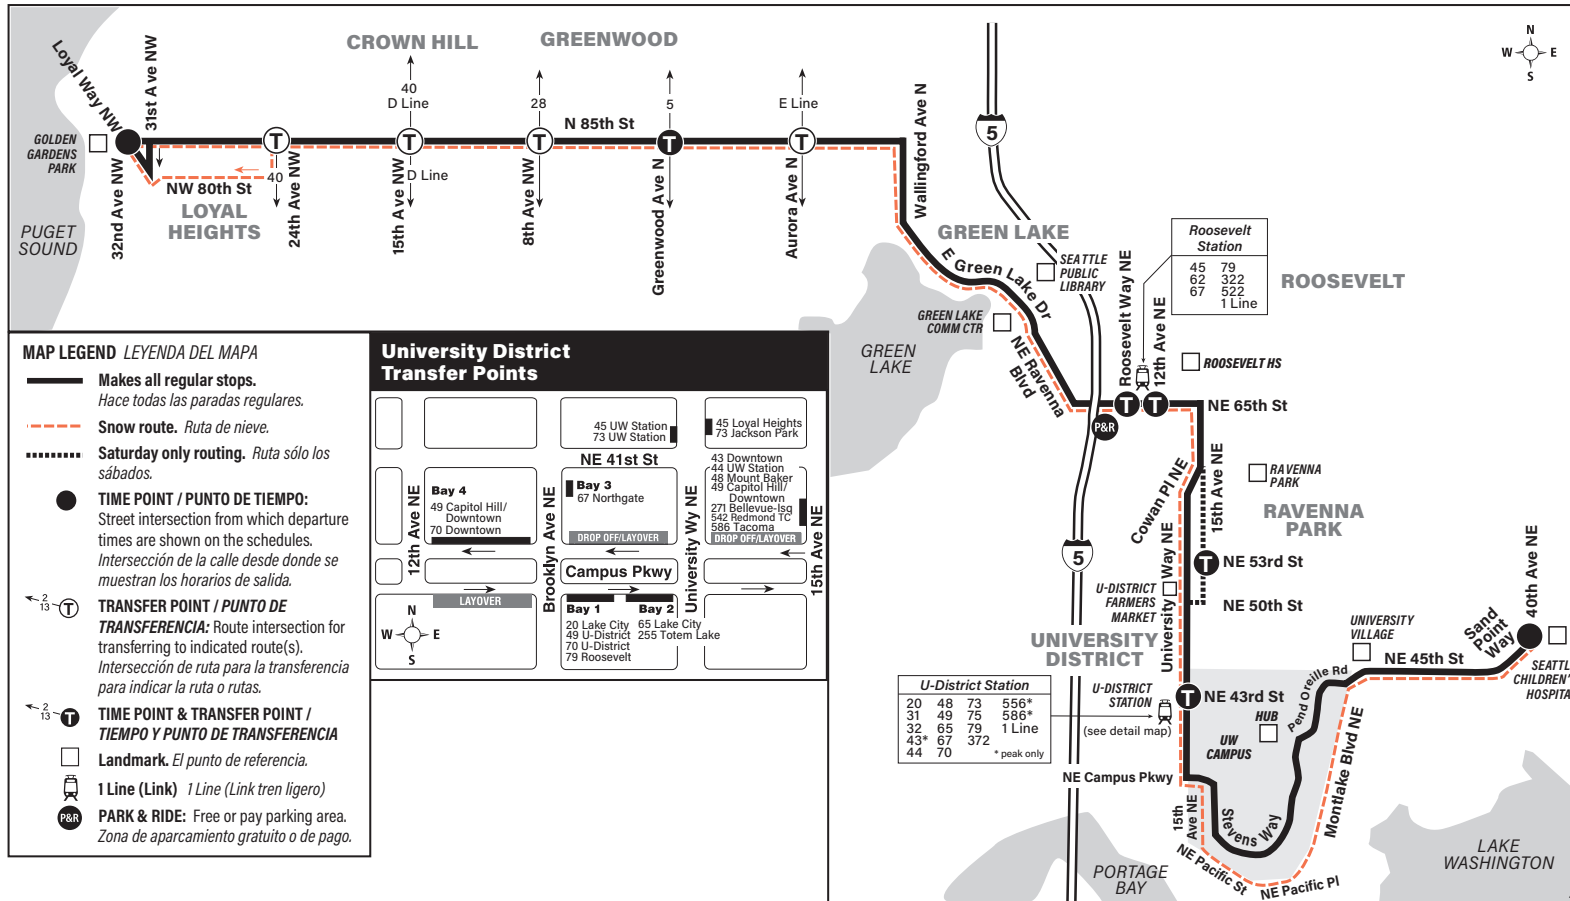

September 2, 2023 thru
March 29, 2024

Del 2 de septiembre de 2023
al 29 de marzo de 2024

Loyal Heights, Greenwood, Green Lake, Roosevelt, University District, Seattle Children's Hospital

Snow / Emergency Service Servicio en caso de nieve o emergencia

Loyal Heights	Greenwood	Roosevelt Station Bay 1	University District Station Bay 4	Laurelhurst	To Route
Loyal Way NW & NW 85th St	N 85th St & Greenwood Ave N	NE 65th St & Roosevelt Way NE	University Way NE & NE 43rd St	Sand Point Way NE & 40th Ave NE	To Route
Stop #35530	Stop #5330	Stop #16430	Stop #9134	Stop #10562	
7:30	7:39	7:53	8:02	8:16	75
7:45	7:54	8:08	8:17	8:31	75
8:00	8:09	8:23	8:32	8:46	75
8:15	8:24	8:38	8:47	9:01	75
8:31	8:40	8:54	9:02	9:15	75
8:46	8:54	9:07	9:14	9:27	75
9:01	9:09	9:22	9:29	9:41	75
9:30	9:38	9:51	9:58	10:10	75
9:58	10:06	10:19	10:26	10:38	75
10:28	10:36	10:49	10:56	11:07	75
10:58	11:06	11:19	11:26	11:37	75
11:30	11:38	11:50	11:56	12:07	75
12:01	12:08	12:19	12:25	12:36	75
12:31	12:38	12:49	12:55	1:06	75
1:01	1:08	1:19	1:25	1:36	75

Special Service Information

On Saturday, due to the University District Farmers Market being staged on University Way NE at NE 50th St, Route 45 will be rerouted to 15th Ave NE between NE 50th St and Cowen Pl NE. All stops on 15th Ave NE will be served. To avoid confusion for riders, the reroute will remain in effect all day (6 a.m. to 1:15 a.m.), even though the Market is in session from 9 a.m. to 2 p.m., only. Questions? Please call Metro at 206-553-3000.