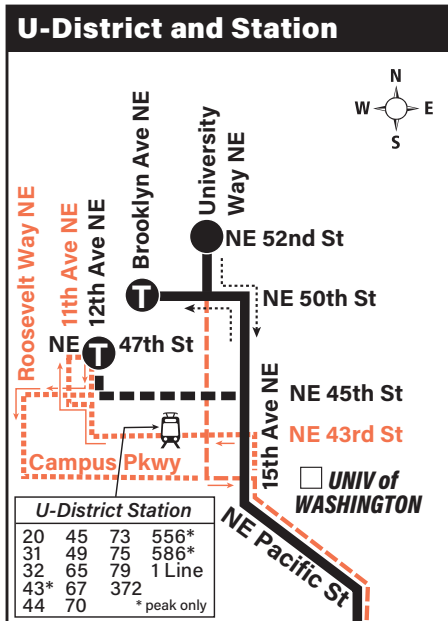

## University District, Montlake, Central District, Mount Baker

### Special Service Information

On Saturday, due to the University District Farmers Market being staged on University Way NE at NE 50th St, Rt 48 begins and ends at 12th Ave NE & NE 47th St.

## How to Read a Schedule

1. Locate the MONDAY thru FRIDAY, SATURDAY, or SUNDAY schedule block for the day of travel.
2. Timepoints are selected bus stops along the route that correspond to times listed under each location and to timepoint dots on the map. Timepoints are listed from the beginning of the route (on the left) to the end (on the right). If you are boarding at a stop between two timepoints, use the earlier time as a guide.
3. Bus stop number.
4. Read down the column to find the time your bus leaves the timepoint.
5. Read across the row to find the time your bus arrives at the next timepoint.
6. If there is a symbol (letter or character) after a time, look for the explanation below the schedule.
7. A dash in the column means the bus does not serve that timepoint.
8. Refer to the Special Service Information section for any changes in routing or other unique aspects of service on this route.

### Route 1 Saturday ① to Downtown Seattle

Servicio de sábado el centro de Seattle

Queen Anne Hill	Lower Queen Anne	Downtown Seattle	
10th Ave W & W Fulton St	Queen Anne Ave N & W Mercer St	3rd Ave & Cedar St	3rd Av & Union
Stop #2010	Stop #2672	Stop #2220	Stop #4
—	—	6:24	6:31
6:42	6:49	6:54	7:01
7:12	7:19	7:24†	7:31
7:42	7:49	7:54	8:01
8:12	8:19	8:24	8:31
8:42	8:49	8:54	9:01
9:12	9:19	9:24	9:31
9:41	9:48	9:53	10:01
10:11	10:18	10:23	10:31