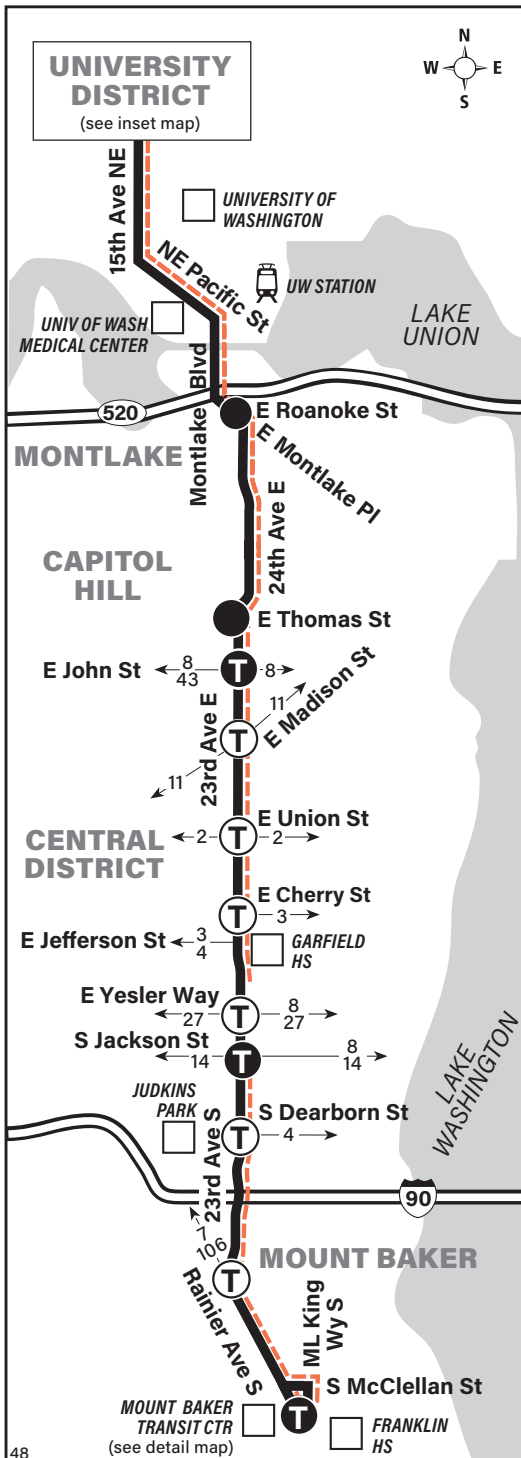

## University District, Montlake, Central District, Mount Baker

### Special Service Information

On Saturday, due to the University District Farmers Market being staged on University Way NE at NE 50th St, Rt 48 begins and ends at 12th Ave NE & NE 47th St.

## How to Read a Schedule

1. Locate the MONDAY thru FRIDAY, SATURDAY, or SUNDAY schedule block for the day of travel.
2. Timepoints are selected bus stops along the route that correspond to times listed under each location and to timepoint dots on the map. Timepoints are listed from the beginning of the route (on the left) to the end (on the right). If you are boarding at a stop between two timepoints, use the earlier time as a guide.
3. Bus stop number.
4. Read down the column to find the time your bus leaves the timepoint.
5. Read across the row to find the time your bus arrives at the next timepoint.
6. If there is a symbol (letter or character) after a time, look for the explanation below the schedule.
7. A dash in the column means the bus does not serve that timepoint.
8. Refer to the Special Service Information section for any changes in routing or other unique aspects of service on this route.

### Route 1 Saturday ① to Downtown Seattle

Servicio de sábado el centro de Seattle

Queen Anne Hill	Lower Queen Anne	Downtown Seattle	
10th Ave W & W Fulton St	Queen Anne Ave N & W Mercer St	3rd Ave & Cedar St	3rd Av & Union
Stop #2010	Stop #2672	Stop #2220	Stop #4
—	—	6:24	6:31
6:42	6:49	6:54	7:01
7:12	7:19	7:24†	7:31
7:42	7:49	7:54	8:01
8:12	8:19	8:24	8:31
8:42	8:49	8:54	9:01
9:12	9:19	9:24	9:31
9:41	9:48	9:53	10:01
10:11	10:18	10:23	10:31