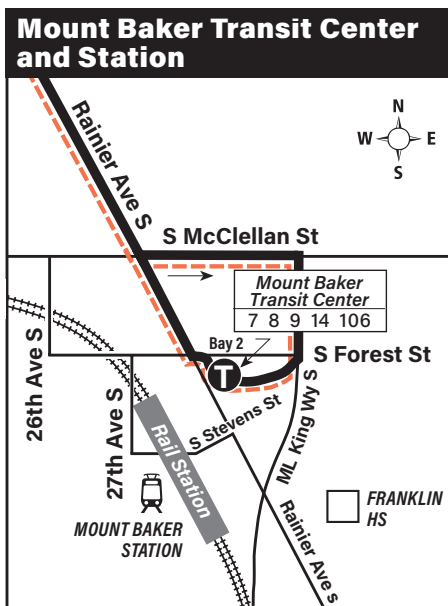

## University District, Montlake, Central District, Mount Baker

### Special Service Information

On Saturday, due to the University District Farmers Market being staged on University Way NE at NE 50th St, Rt 48 begins and ends at 12th Ave NE & NE 47th St.

## Special Service Information

On Saturday, due to the University District Farmers Market being staged on University Way NE at NE 50th St, Rt 48 begins and ends at 12th Ave NE & NE 47th St.

### Route 1 Saturday ① to Downtown Seattle

Servicio de sábado el centro de Seattle

Queen Anne Hill	Lower Queen Anne	Downtown Seattle	
10th Ave W & W Fulton St	Queen Anne Ave N & W Mercer St	3rd Ave & Cedar St	3rd Av & Union
Stop #2010	Stop #2672	Stop #2220	Stop #4
—	—	6:24	6:31
6:42	6:49	6:54	7:01
7:12	7:19	7:24†	7:31
7:42	7:49	7:54	8:01
8:12	8:19	8:24	8:31
8:42	8:49	8:54	9:01
9:12	9:19	9:24	9:31
9:41	9:48	9:53	10:01
10:11	10:18	10:23	10:31